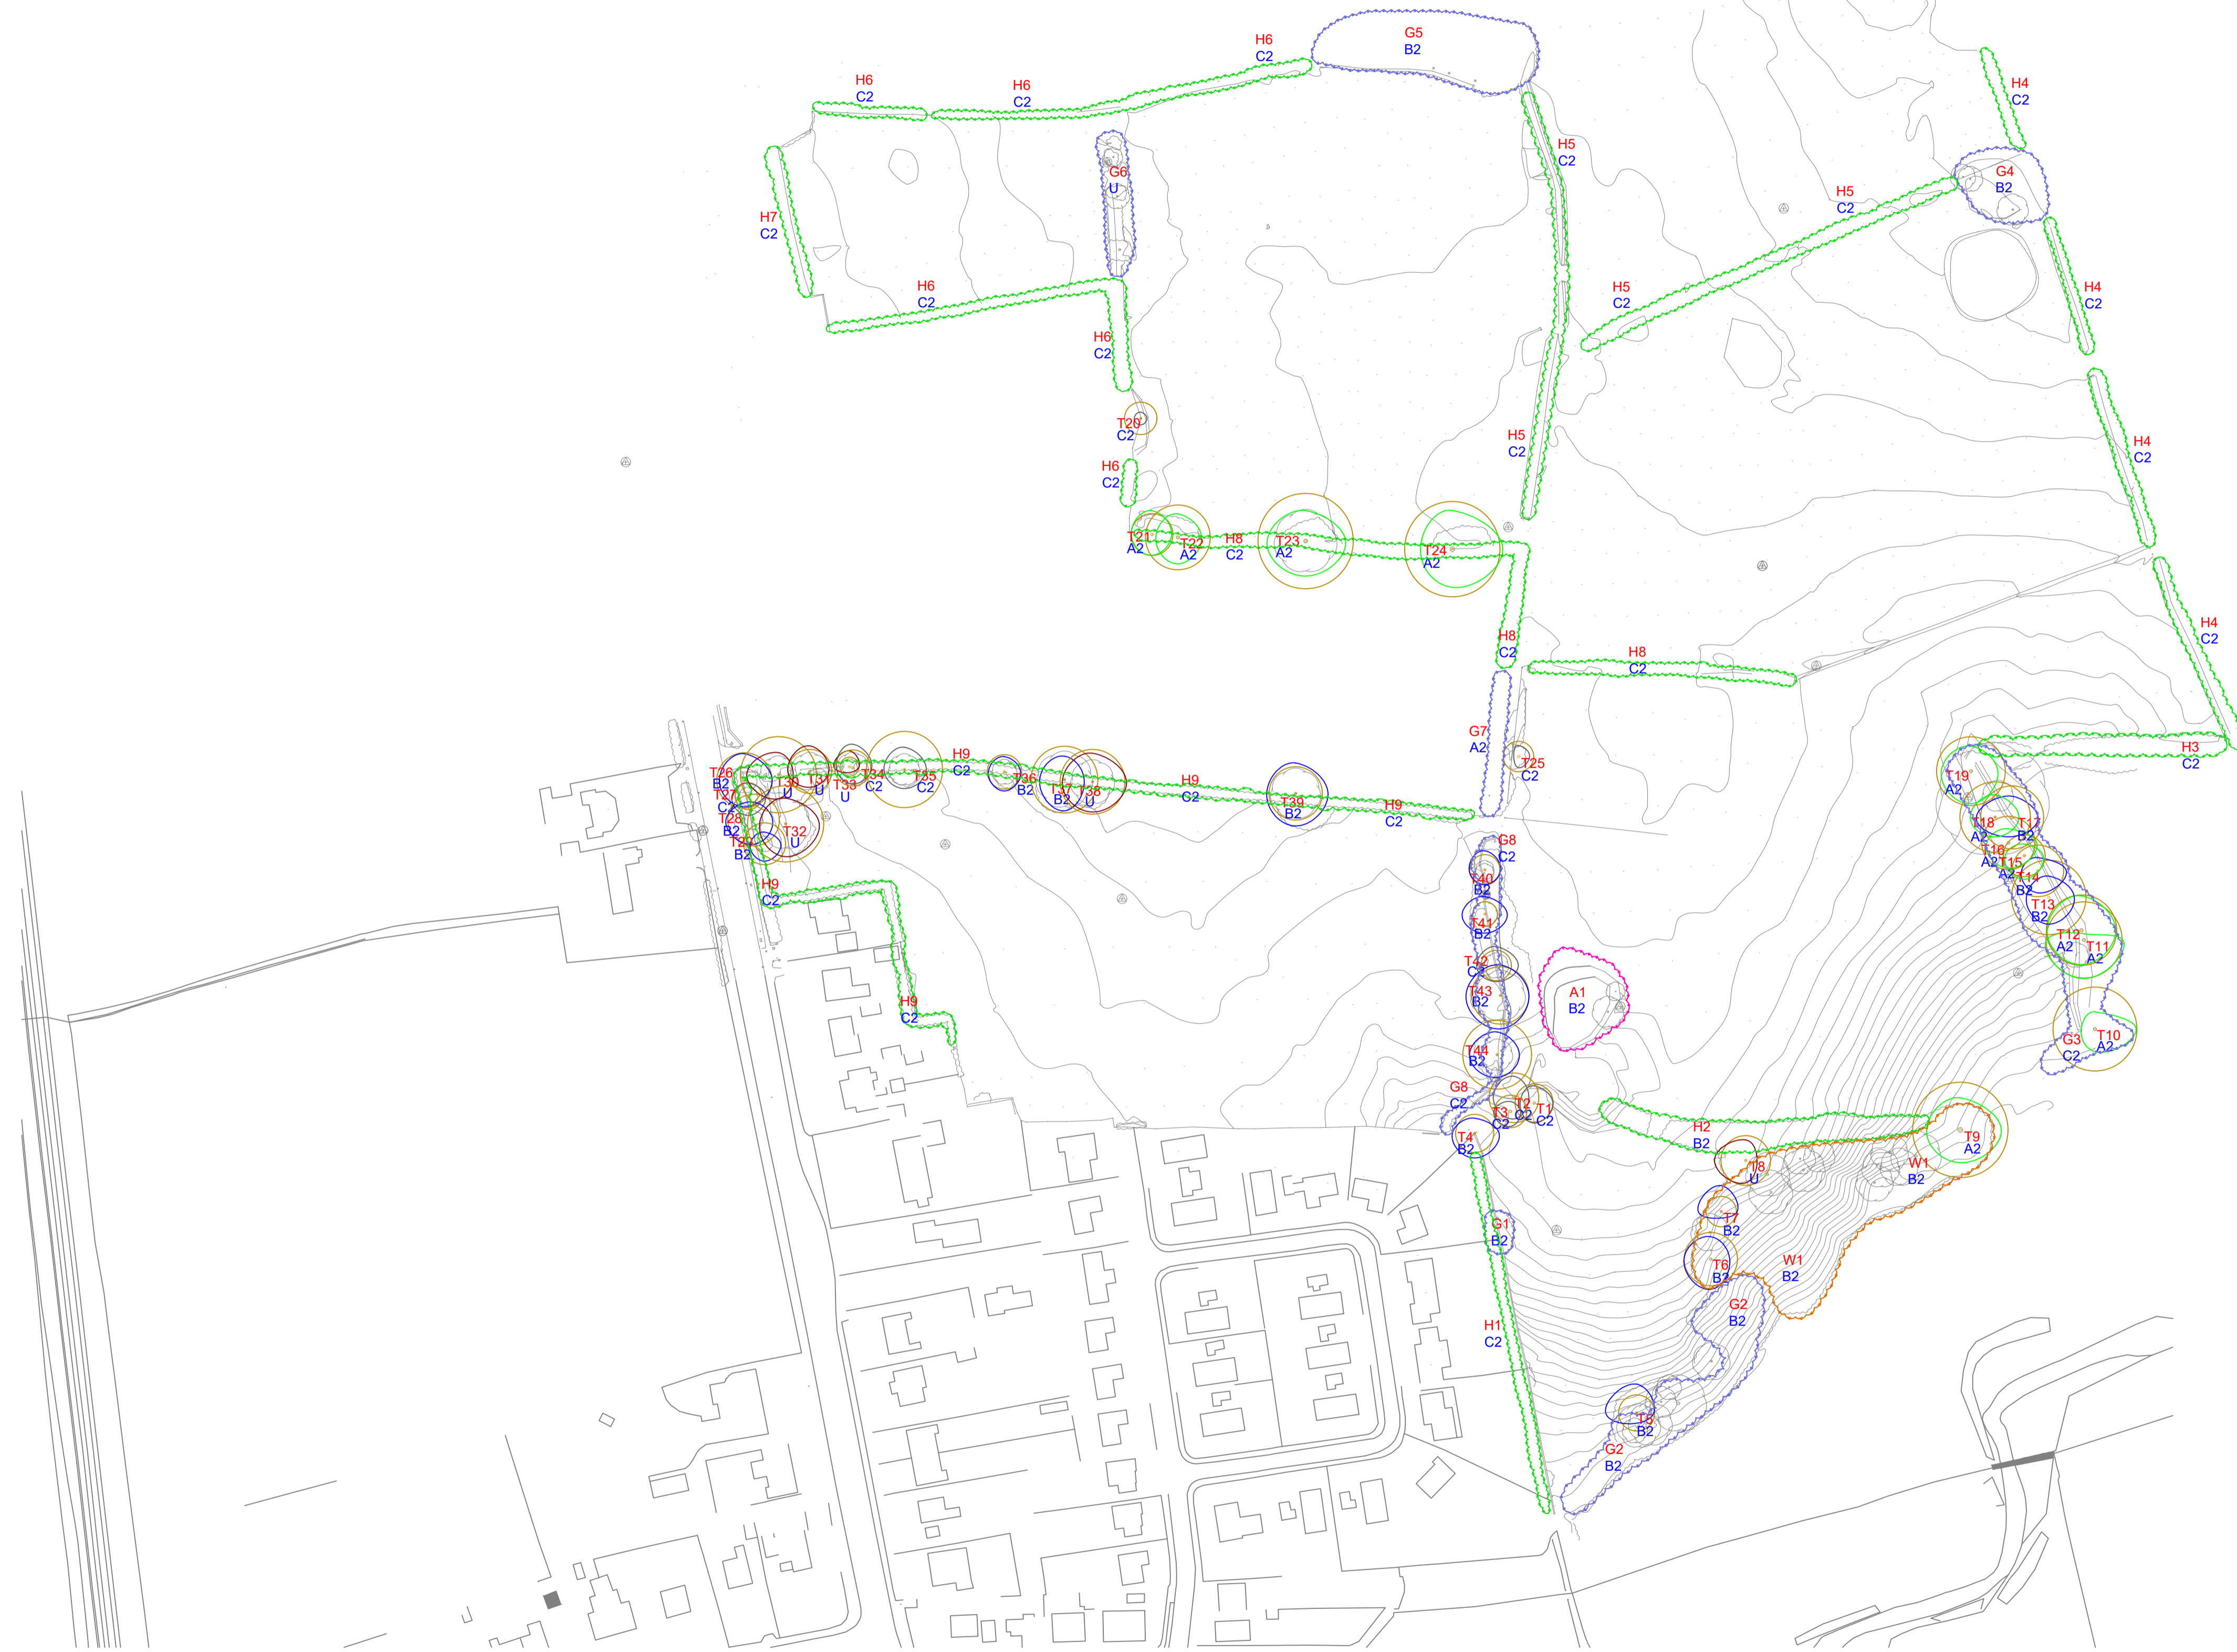

0 10 20 30 40 50 60m
Scale 1:1250

General Notes

LEGEND

- AREA
- GROUP
- HEDGE
- WOOD

TRUNK LOCATION

TREE SHADE (24 hr)

A1 AREA REFERENCE

G1 GROUP REFERENCE

H1 HEDGE REFERENCE

T1 TREE REFERENCE

W1 WOOD REFERENCE

B2 CATEGORY GRADE

TREE CANOPY GRADES

- CATEGORY A
- CATEGORY B
- CATEGORY C
- CATEGORY U
- ROOT PROTECTION AREA

No.	Revision/Issue	Date

IAIN TAVENDALE F.Arbor.A.
ARBORICULTURAL CONSULTANT

SUS
THE SURVEY ASSOCIATION

Follow us on LinkedIn

Project Name and Address

Cardwell Farm,
Barton

Drawn by
www.YourCad.co.uk

Checked
IT

Date
May 2018

Scale
1:1250 @ A1