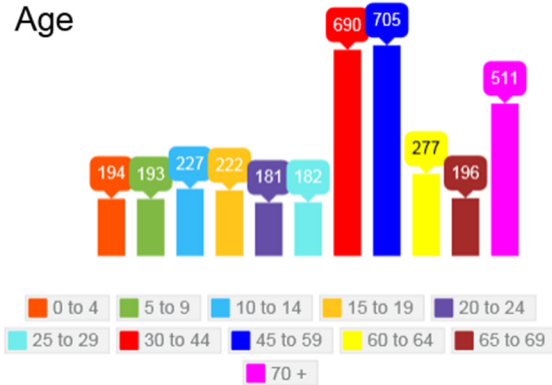

College Ward Infographic

Click on any section to view the full statistical data -

Gender

Race

Age

Housing

Religion

Employment

Disability Living Allowance Claims and Length of Claim

Carers