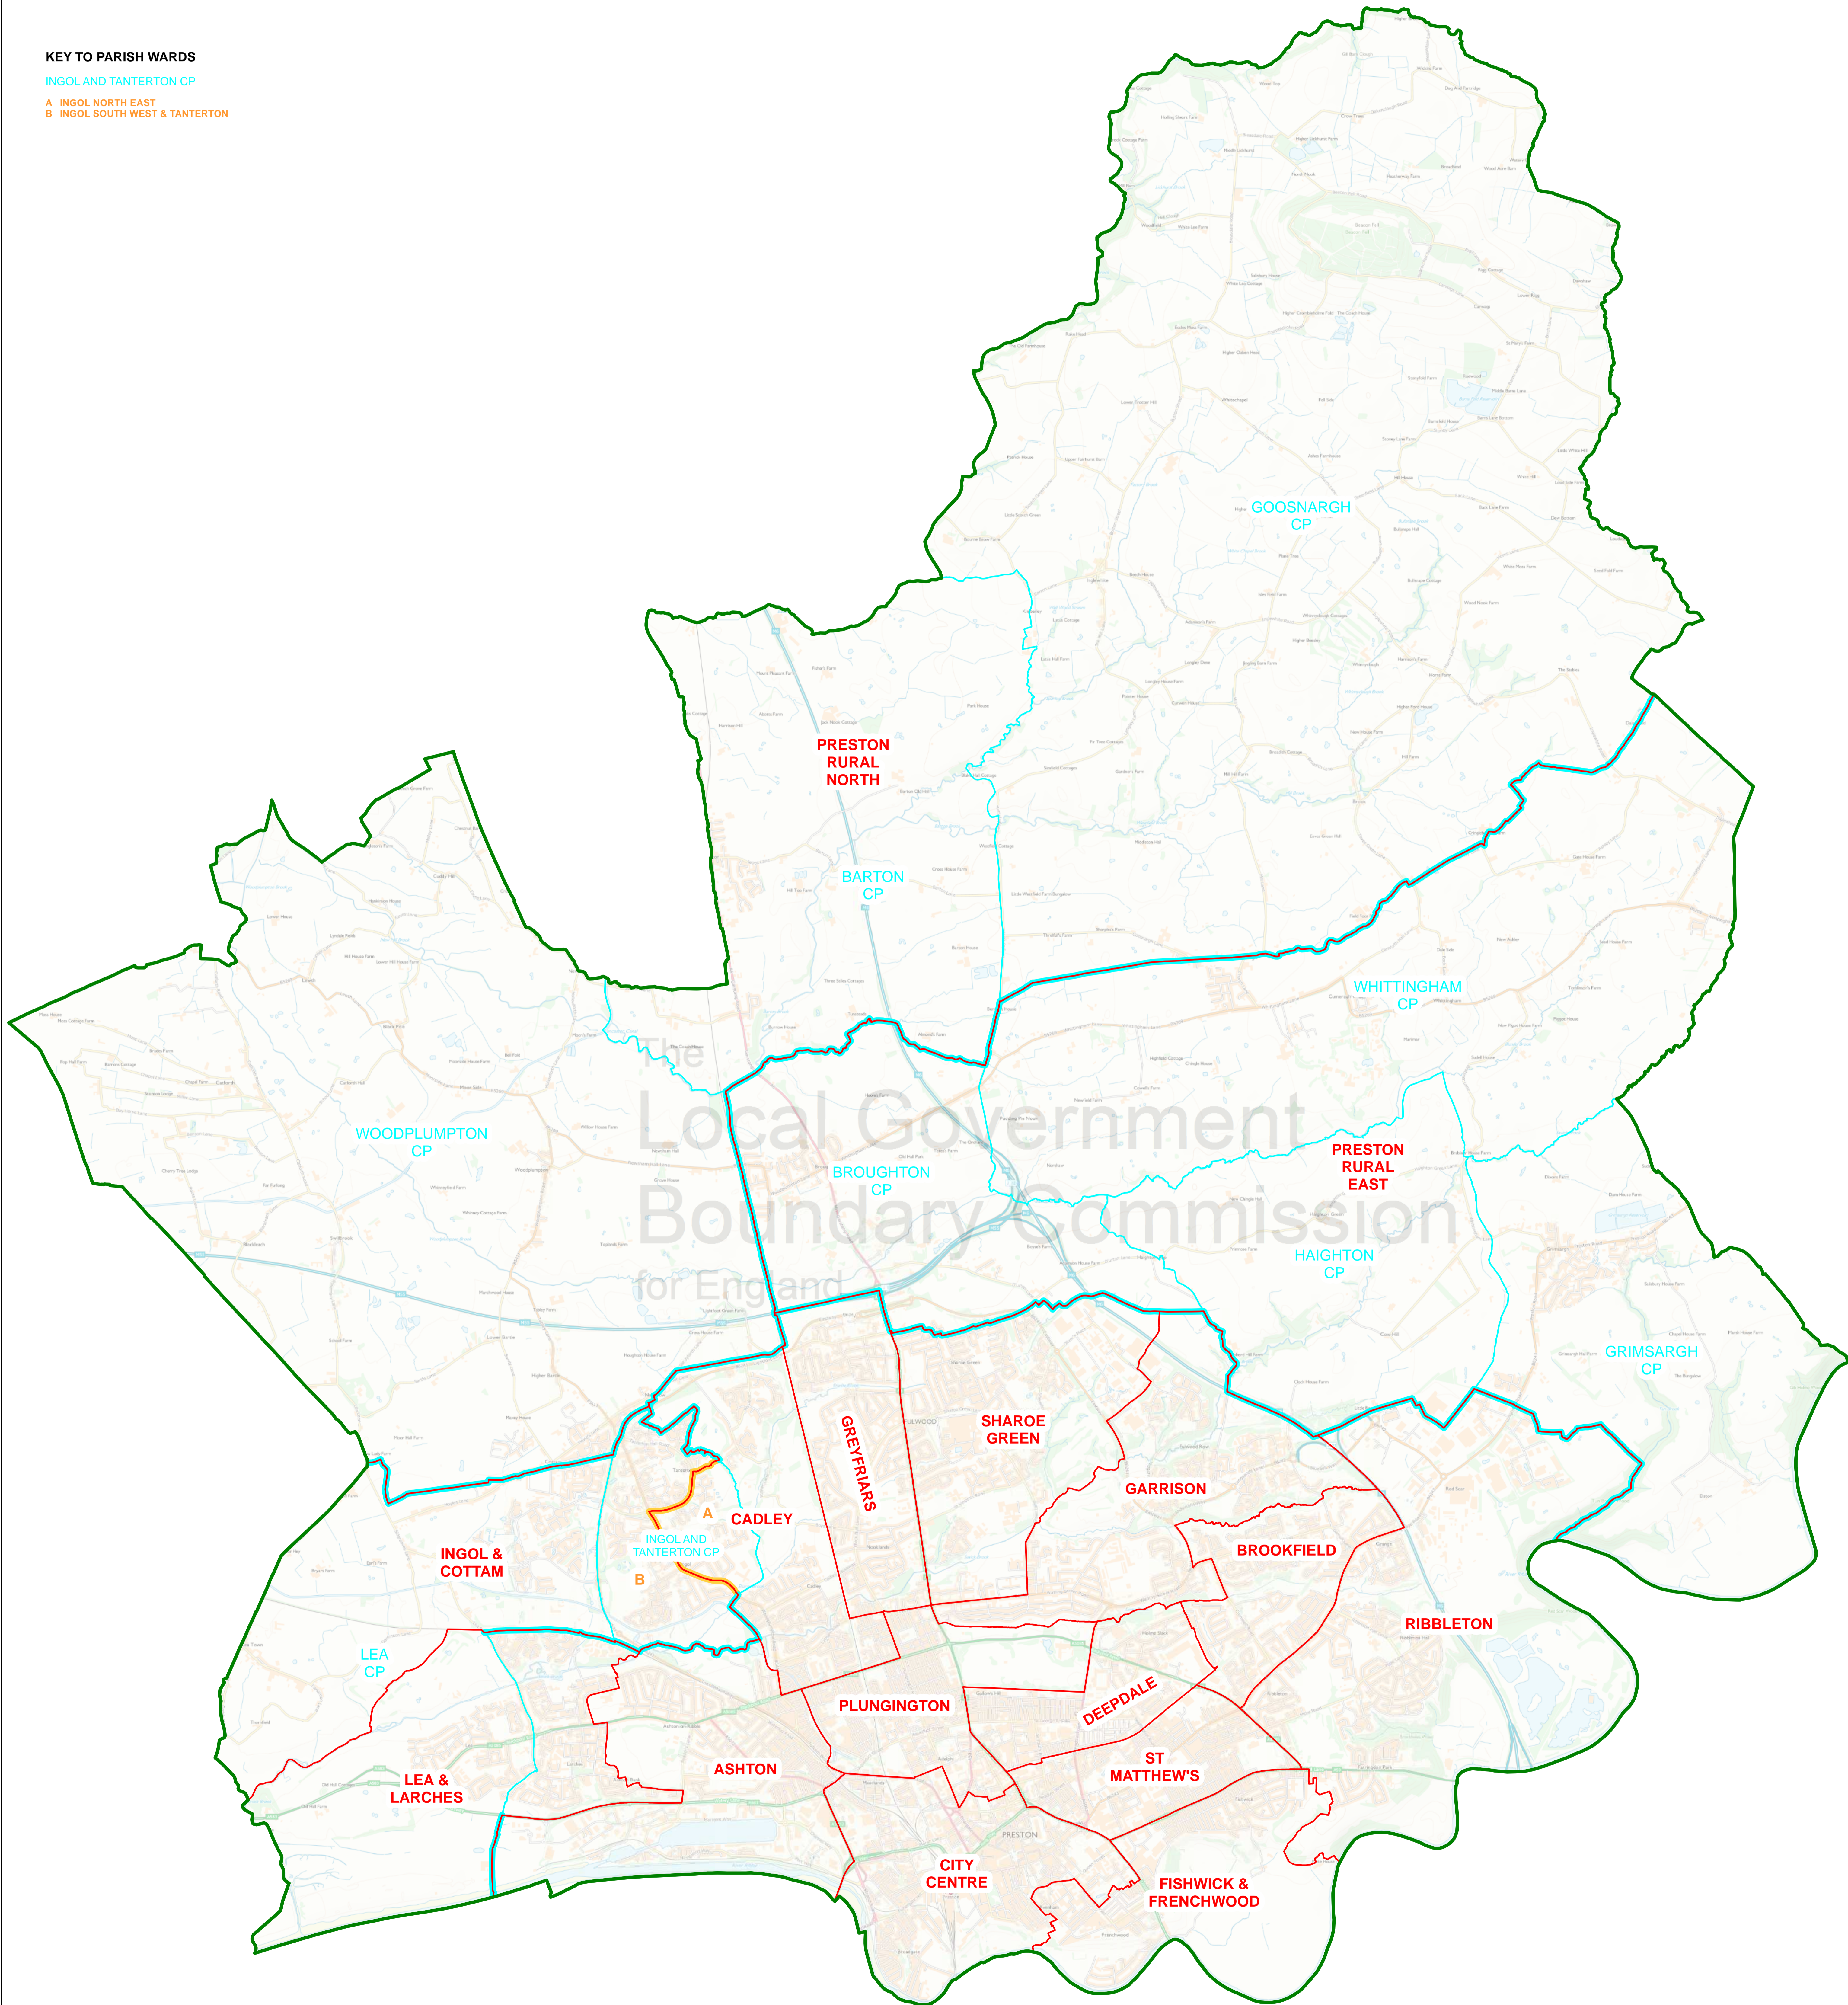

THE LOCAL GOVERNMENT BOUNDARY COMMISSION FOR ENGLAND

ELECTORAL REVIEW OF PRESTON

Final recommendations for ward boundaries in the city of Preston January 2018
Sheet 1 of 1

KEY TO PARISH WARDS

INGOL AND TANTERTON CP

A INGOL NORTH EAST

B INGOL SOUTH WEST & TANTERTON

The Local Government Boundary Commission for England

KEY	
	CITY COUNCIL BOUNDARY
	PROPOSED WARD BOUNDARY
	PARISH BOUNDARY
	PROPOSED WARD BOUNDARY COINCIDENT WITH PARISH BOUNDARY
	PROPOSED WARD BOUNDARY COINCIDENT WITH PROPOSED PARISH WARD BOUNDARY
	GREYFRIARS GOOSNARGH CP PROPOSED WARD NAME
	GOOSNARGH CP PARISH NAME