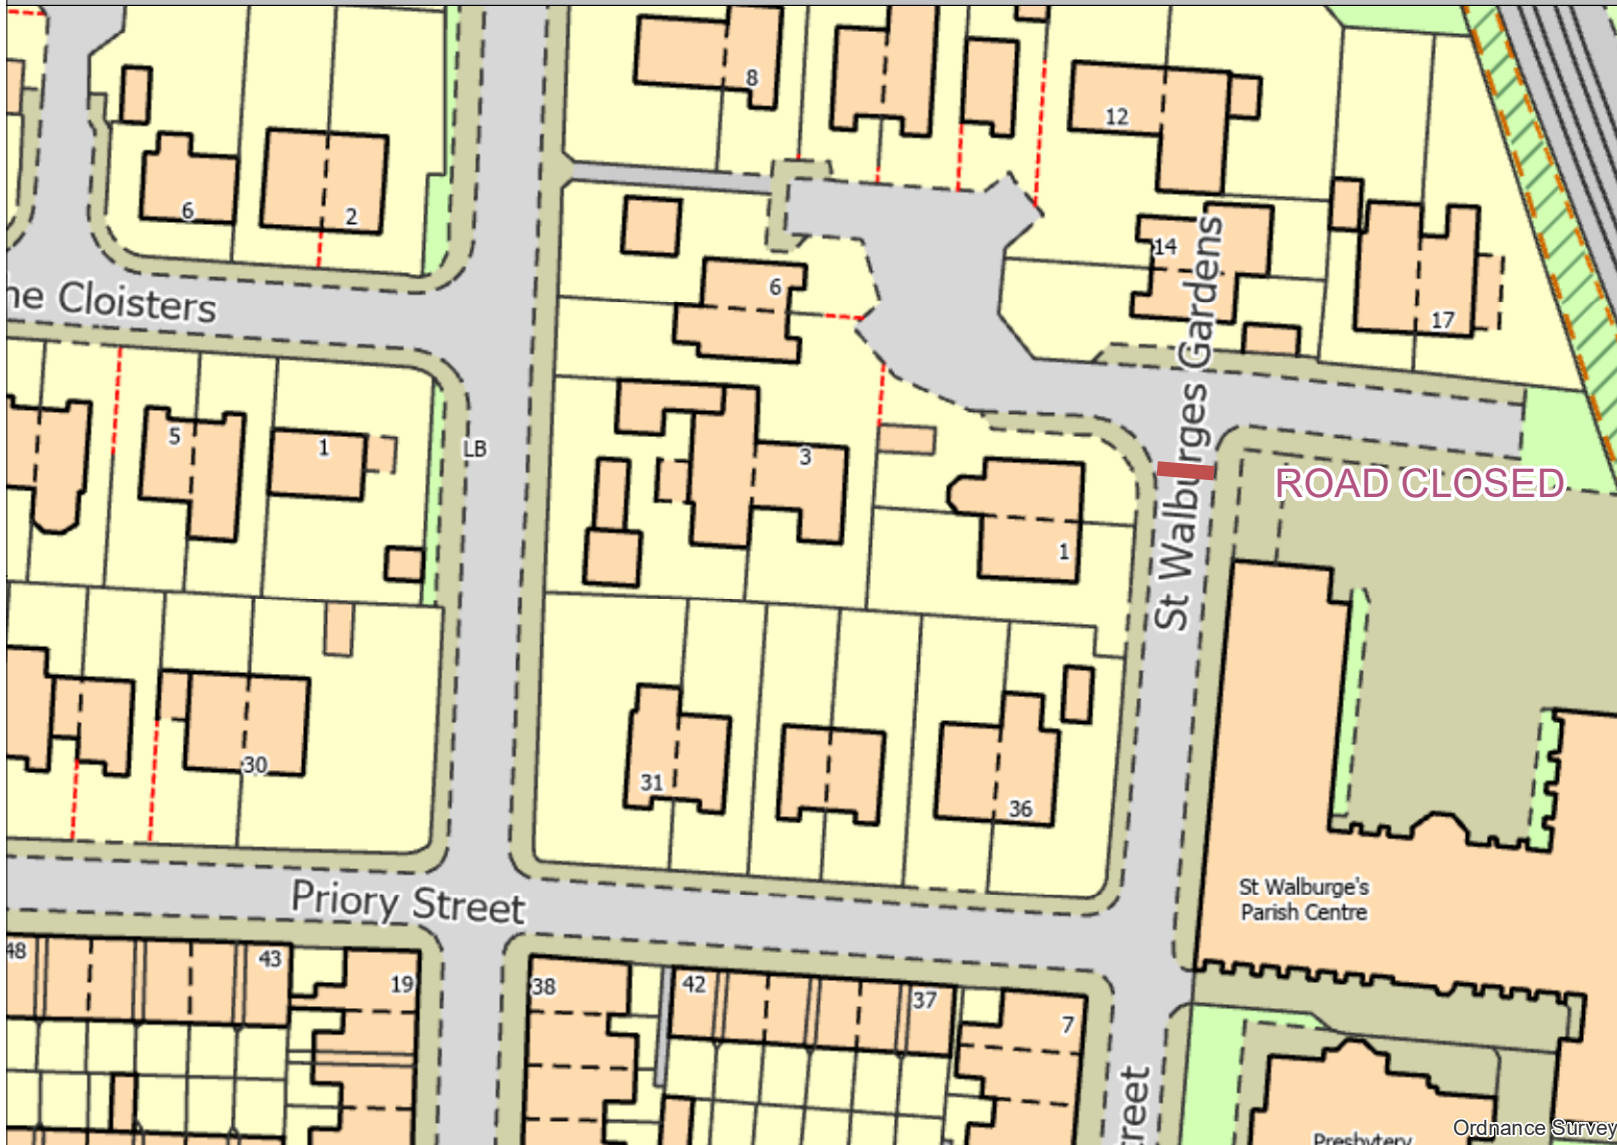

Lancashire Map

Author:

Date Created: 11/08/2021

Map Scale: 1:750
Map Centre: 352,888 429,961