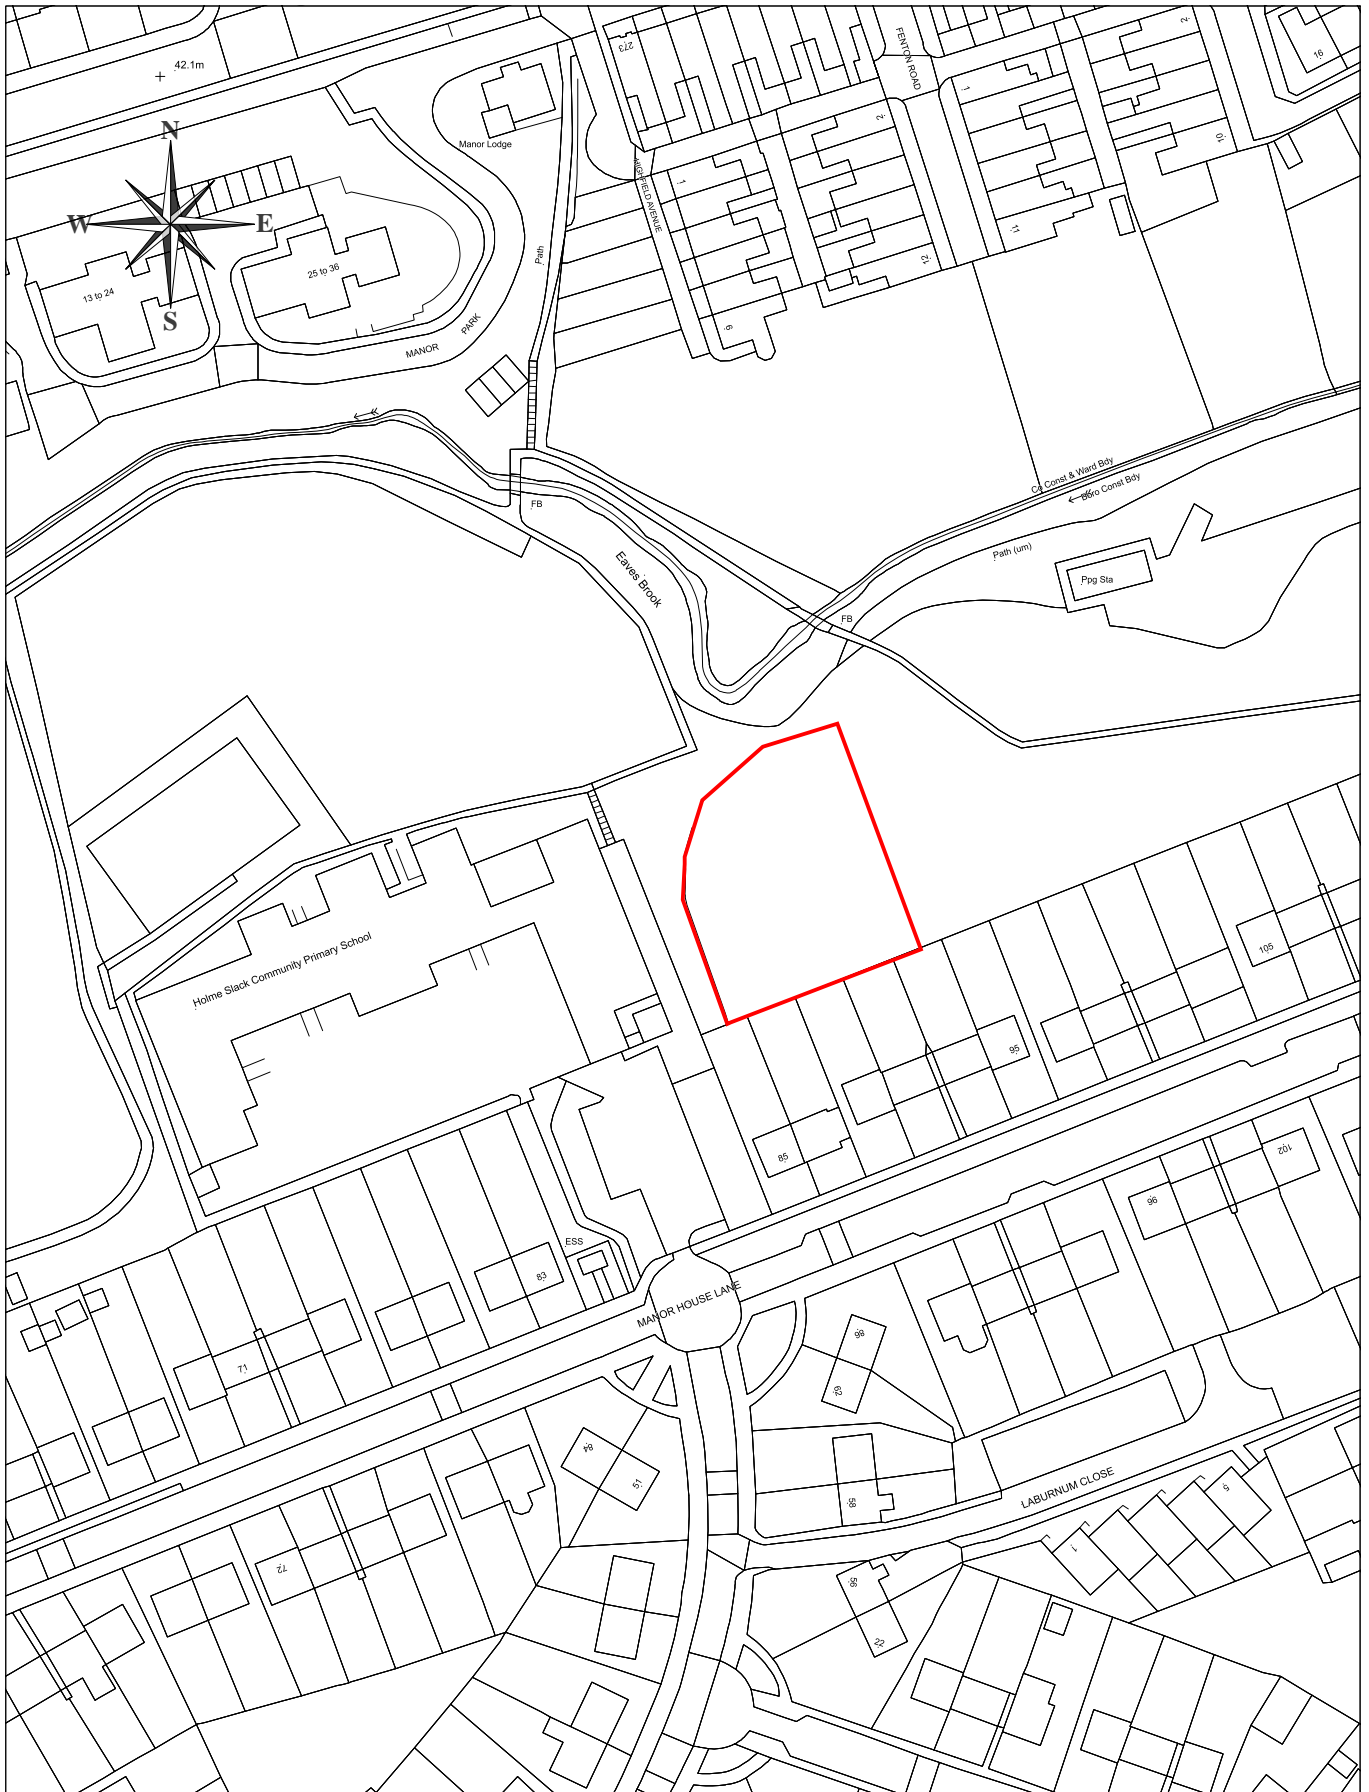

Holme Slack Community Primary

©Crown copyright and database rights.
 Ordnance Survey Licence Number 100022151.

Property Services	Title Proposed Site of Forest Classroom	Date 15/10/2020
	Scale Scale: 1:1250	Drawing No Drawing by NH