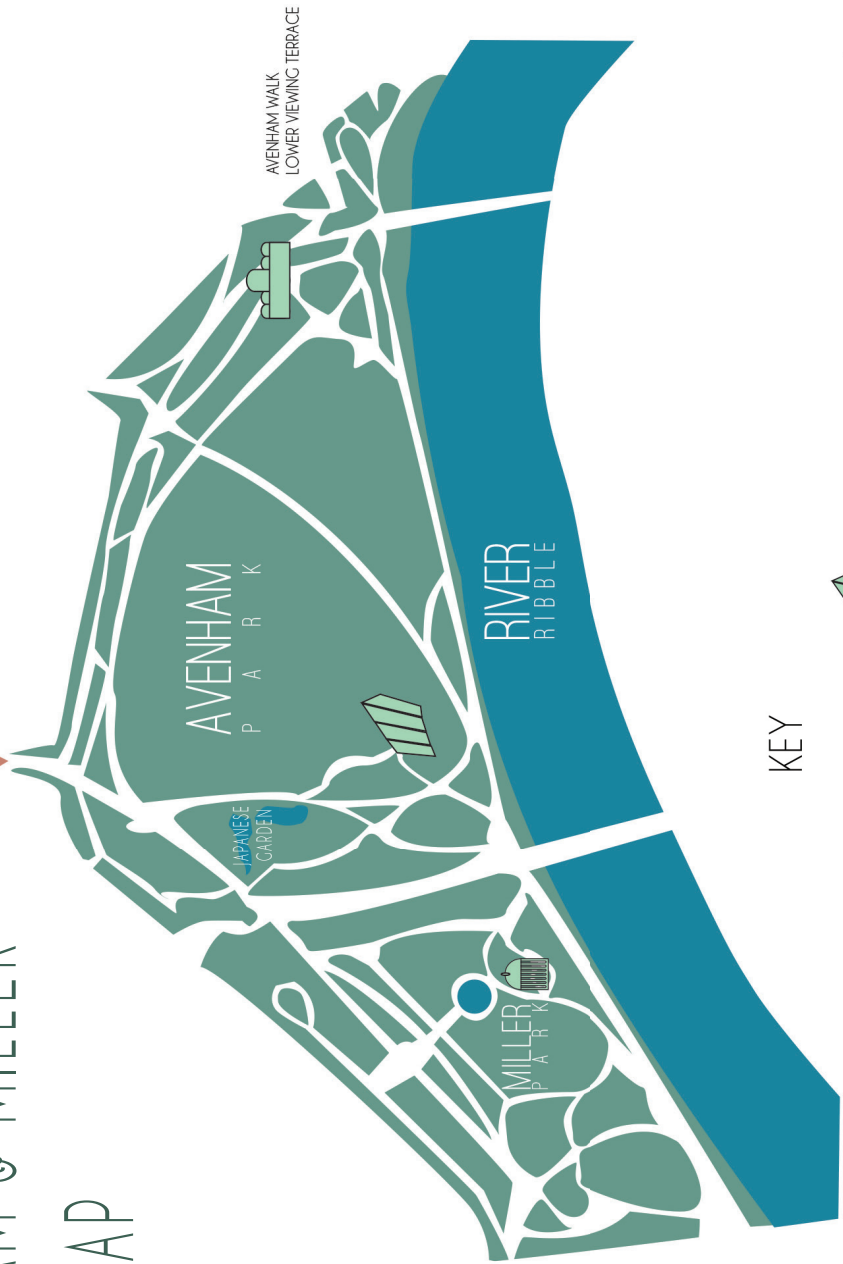

AVENHAM & MILLER PARK MAP

PRESTON
CITY CENTRE

AVENHAM WALK
LOWER VIEWING TERRACE

AVENHAM
P A R K

JAPANESE
GARDEN

RIVER
RIBBLE

MILLER
P A R K

Persons with restricted mobility
may park next to the
wedding venue

SOUTH MEADOW LANE,
PRESTON PR1 8JP

KEY

THE
PAVILION

THE
BELVEDERE

THE
ROSE
PAGODA