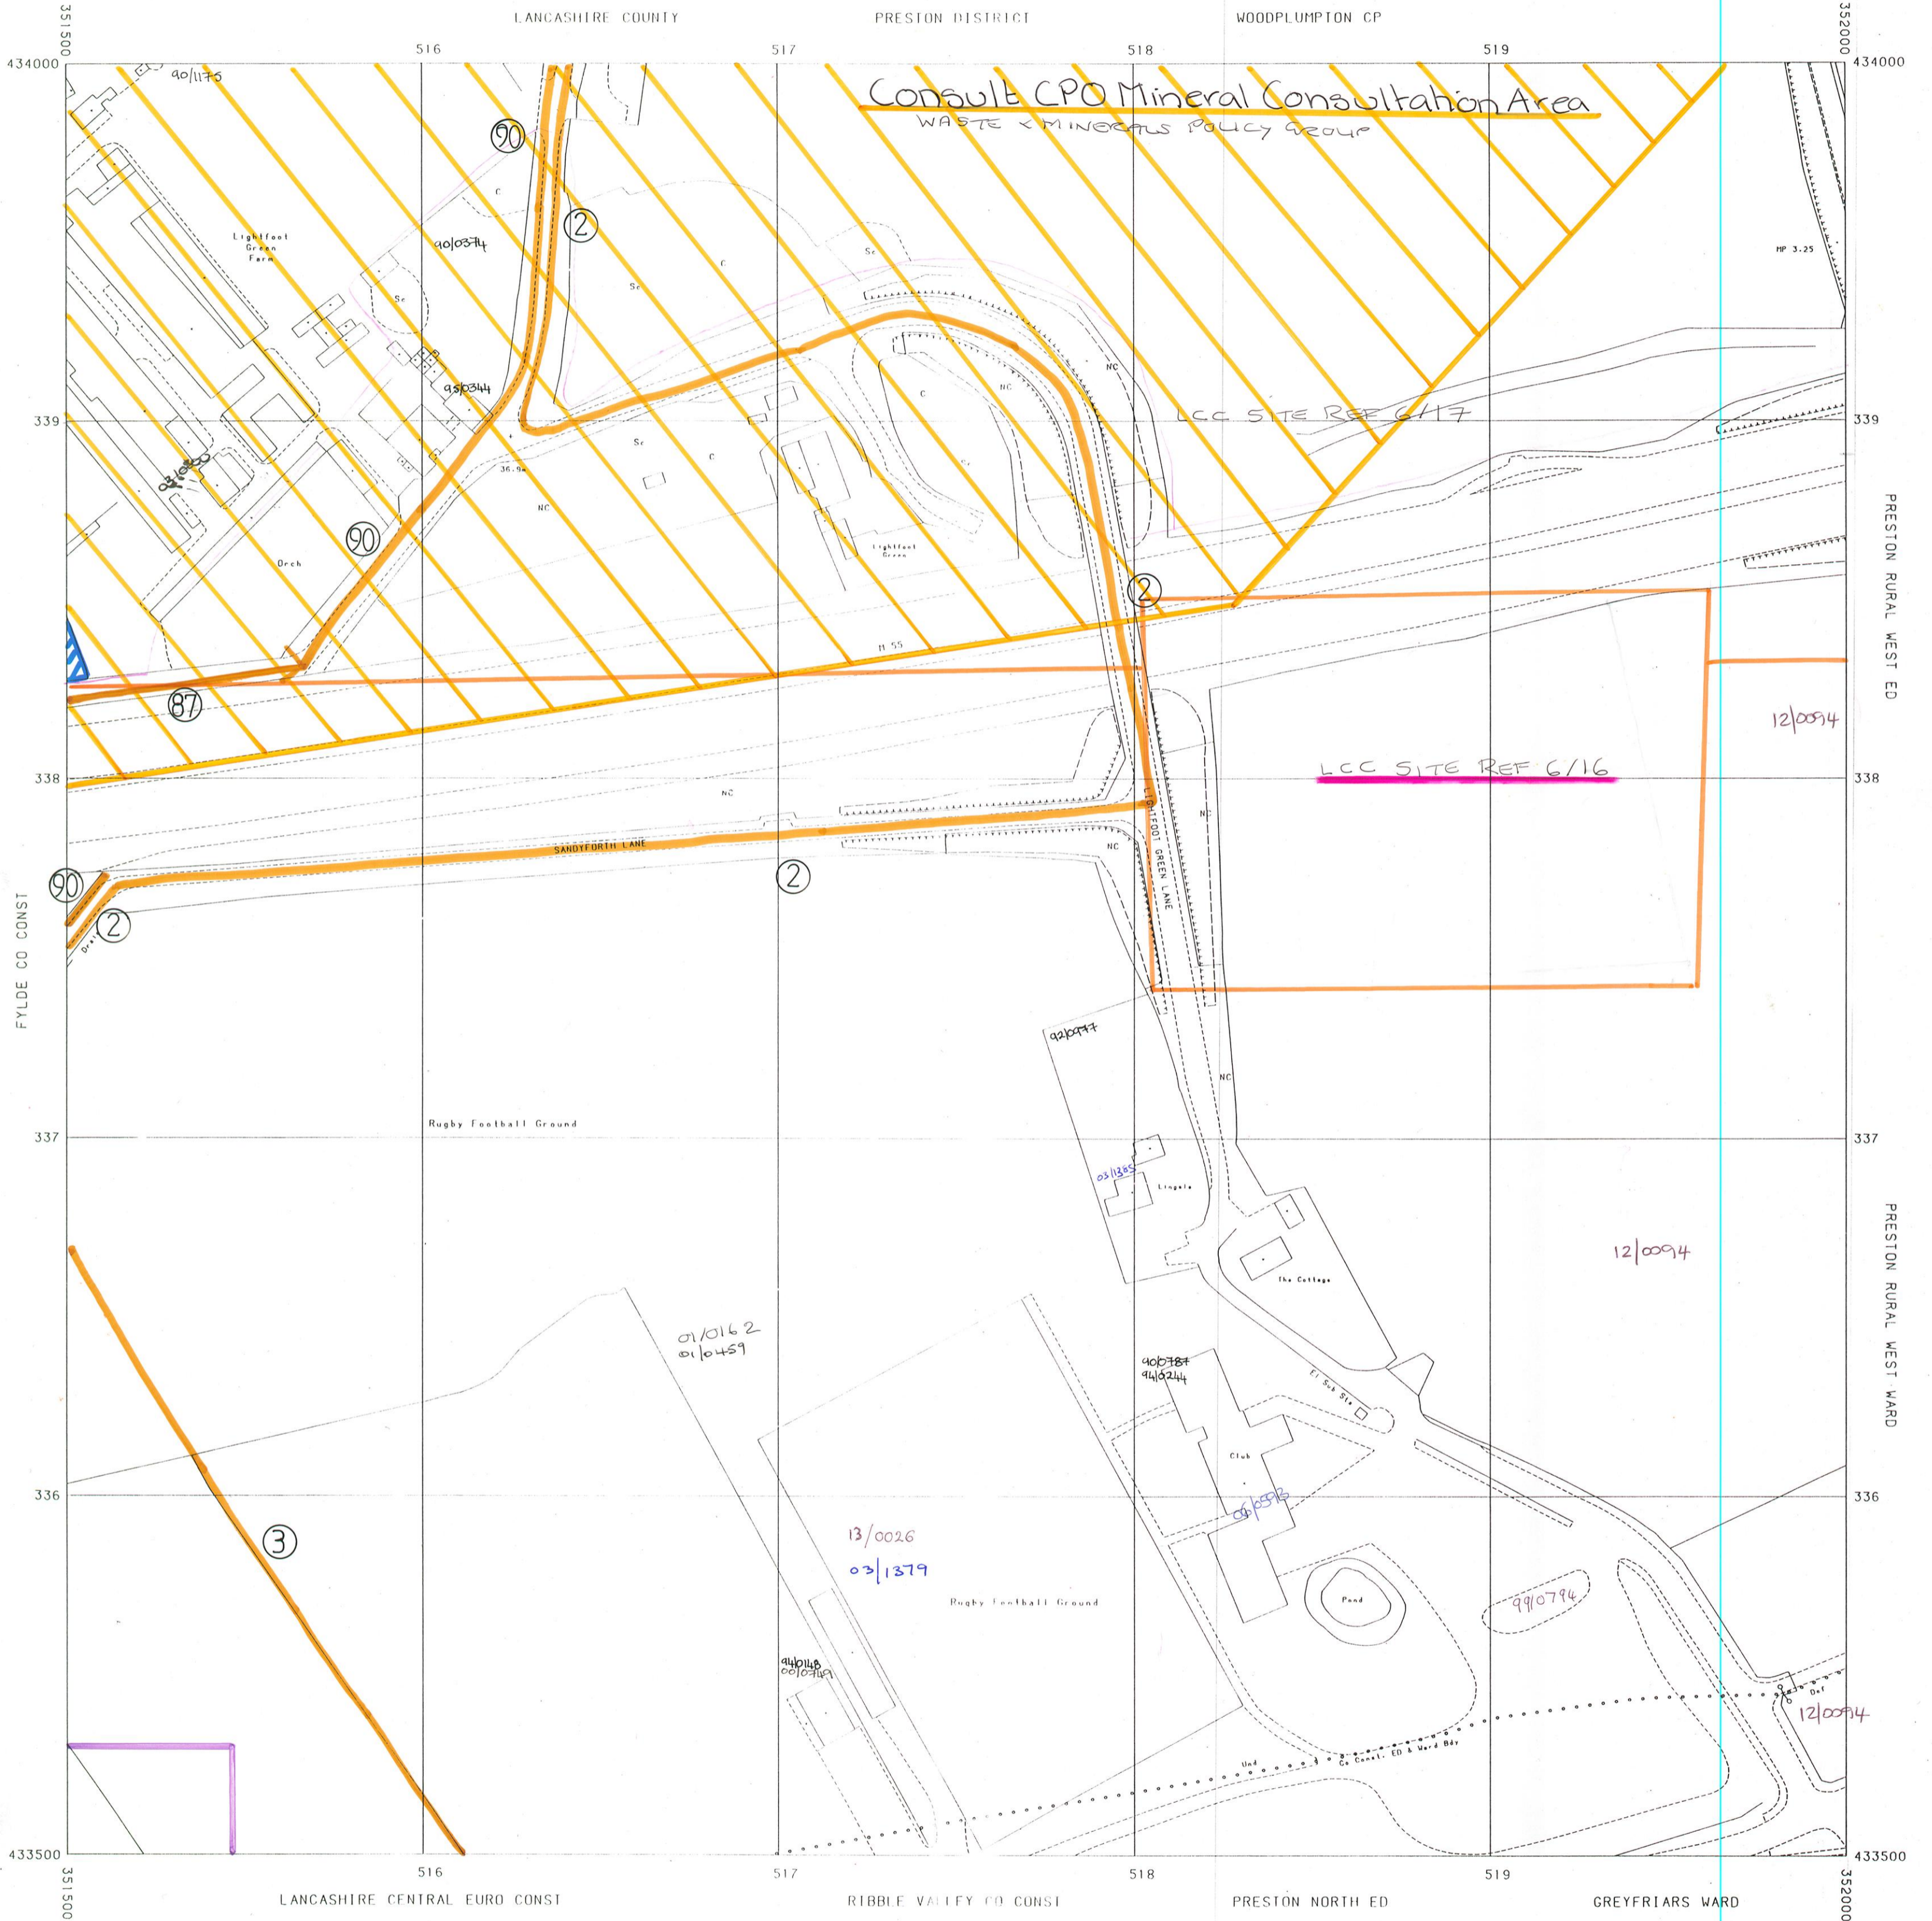

ORDNANCE SURVEY

STORAGE SCALE : 1:1250
PLOT SCALE: 1:1250
PLOT DATE : 07/01/93

PLAN SD5133NE

Enlarged from 1:2500 digital data

Boundary Date Oct 1991

D12/4

© Crown Copyright 1993
Reproduction in whole or part by any means is prohibited
without the prior permission of the Ordnance Survey

D12/4

ORDNANCE SURVEY

STORAGE SCALE : 1:1250
PLOT SCALE: 1:1250
PLOT DATE : 07/01/93

PLAN SD5133NE

Entered from 1:2500 digital data

Boundary Date Oct 1991

D12/4

© Crown Copyright 1993
Reproduction in whole or part by any means is prohibited
without the prior permission of the Ordnance Survey

D12/4