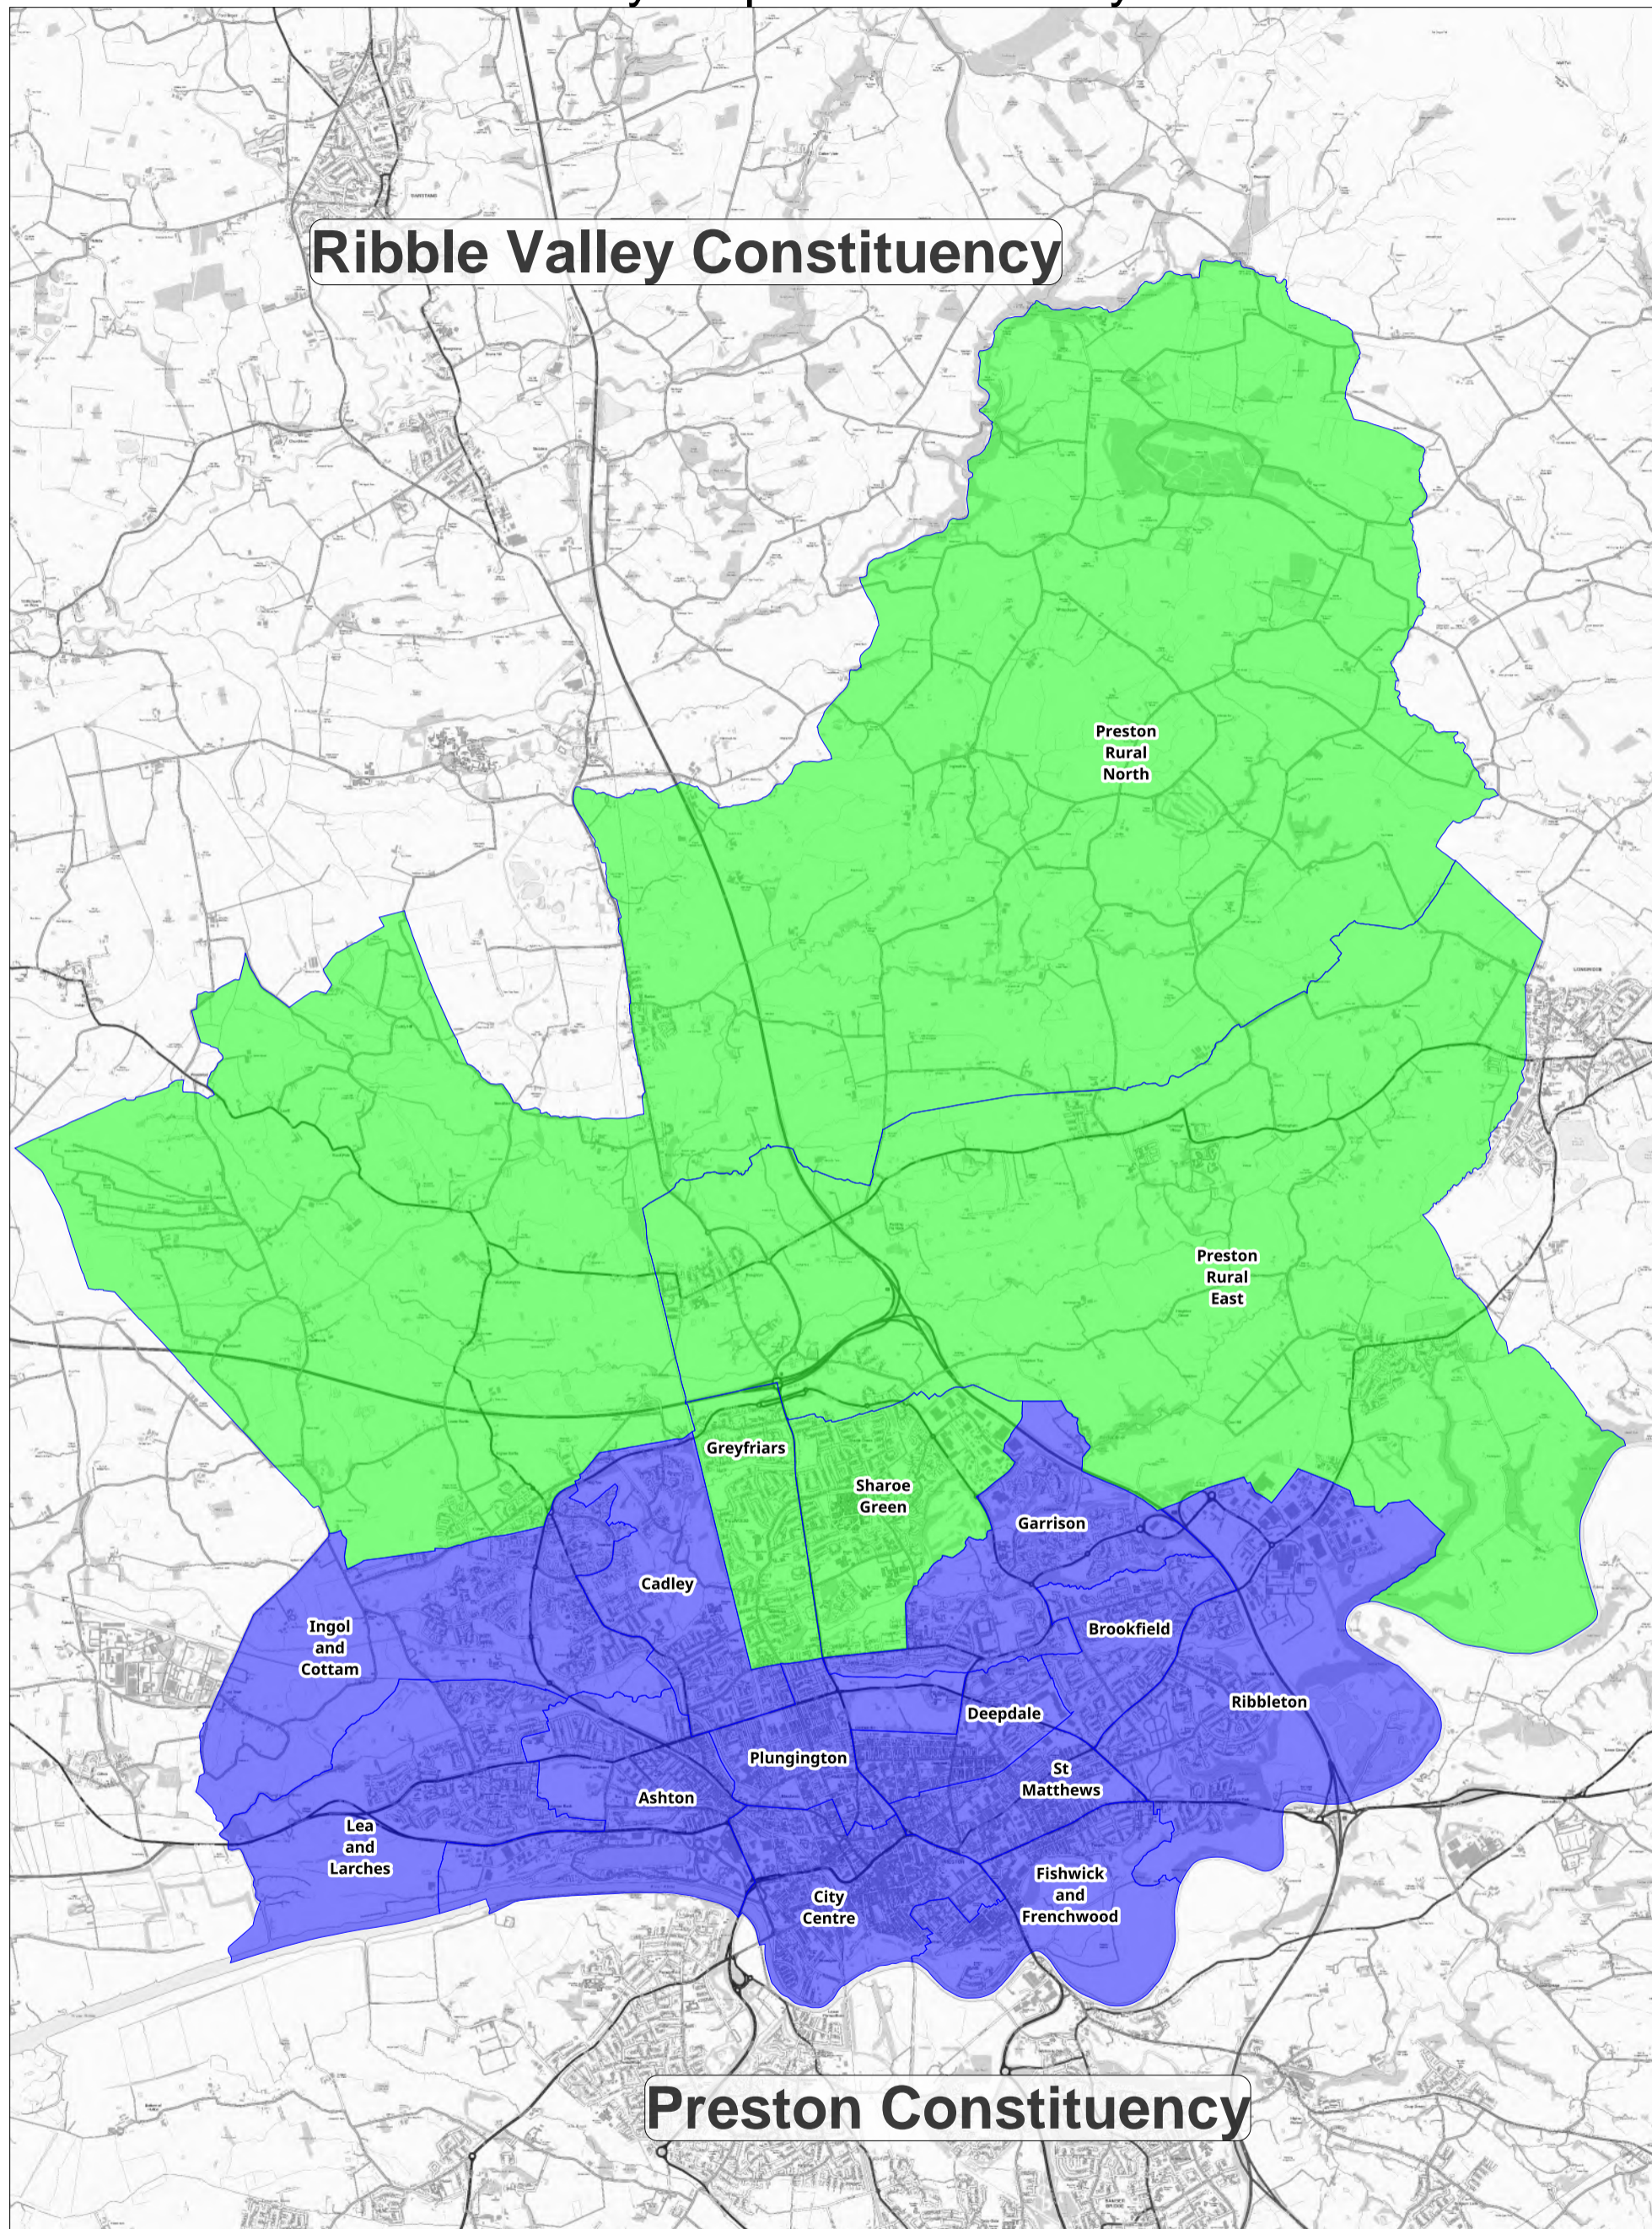

Constituency Map & Preston City Wards

©Crown copyright and database rights.
Ordnance Survey Licence Number 100022151.

Preston
City Council

Town Hall
Lancaster Road
Preston PR1 2RL

Operator:	
Department:	Electoral Services
Drawing No:	
Date: 05/09/2024	Scale: 1:60000