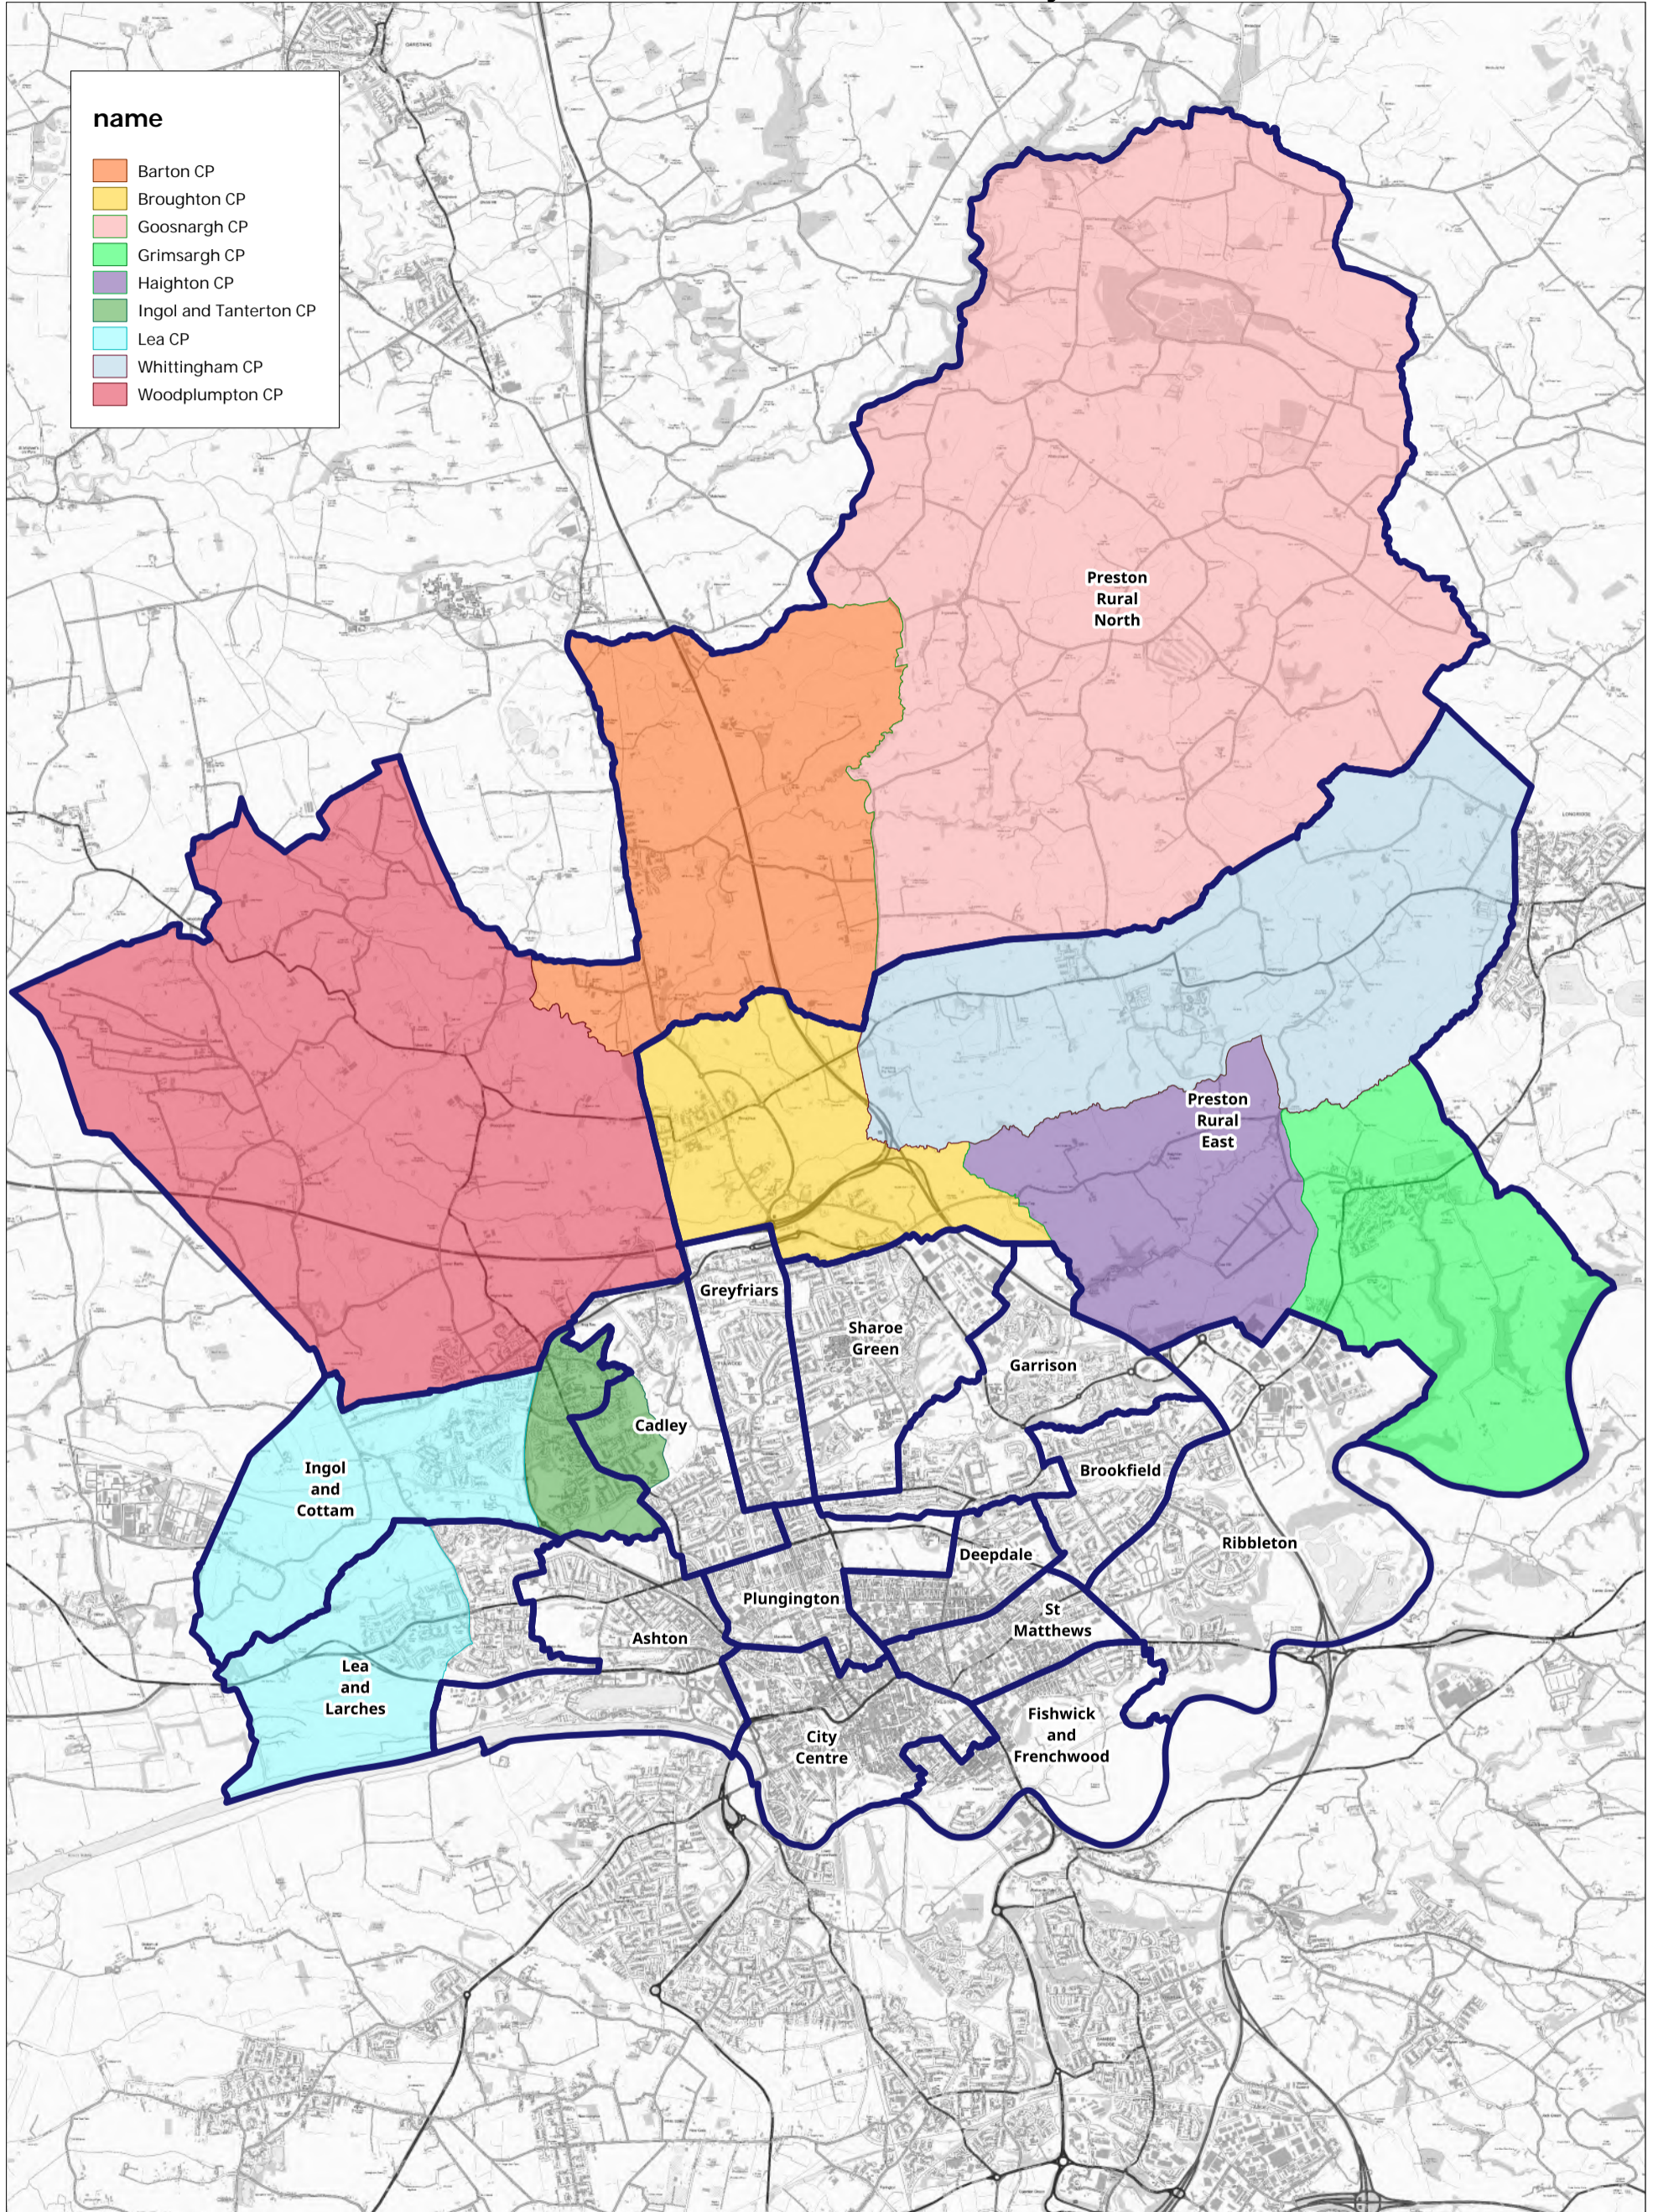

# Parish Wards & Preston City Wards

name	
<span style="color: orange;">■</span>	Barton CP
<span style="color: yellow;">■</span>	Broughton CP
<span style="color: lightpink;">■</span>	Goosnargh CP
<span style="color: green;">■</span>	Grimsargh CP
<span style="color: purple;">■</span>	Haighton CP
<span style="color: darkgreen;">■</span>	Ingol and Tanterton CP
<span style="color: cyan;">■</span>	Lea CP
<span style="color: lightblue;">■</span>	Whittingham CP
<span style="color: red;">■</span>	Woodplumpton CP

©Crown copyright and database rights.  
Ordnance Survey Licence Number 100022151.

Town Hall  
Lancaster Road  
Preston PR1 2RL

Operator:	
Department:	Electoral Services
Drawing No:	
Date: 05/09/2024	Scale: 1:60000