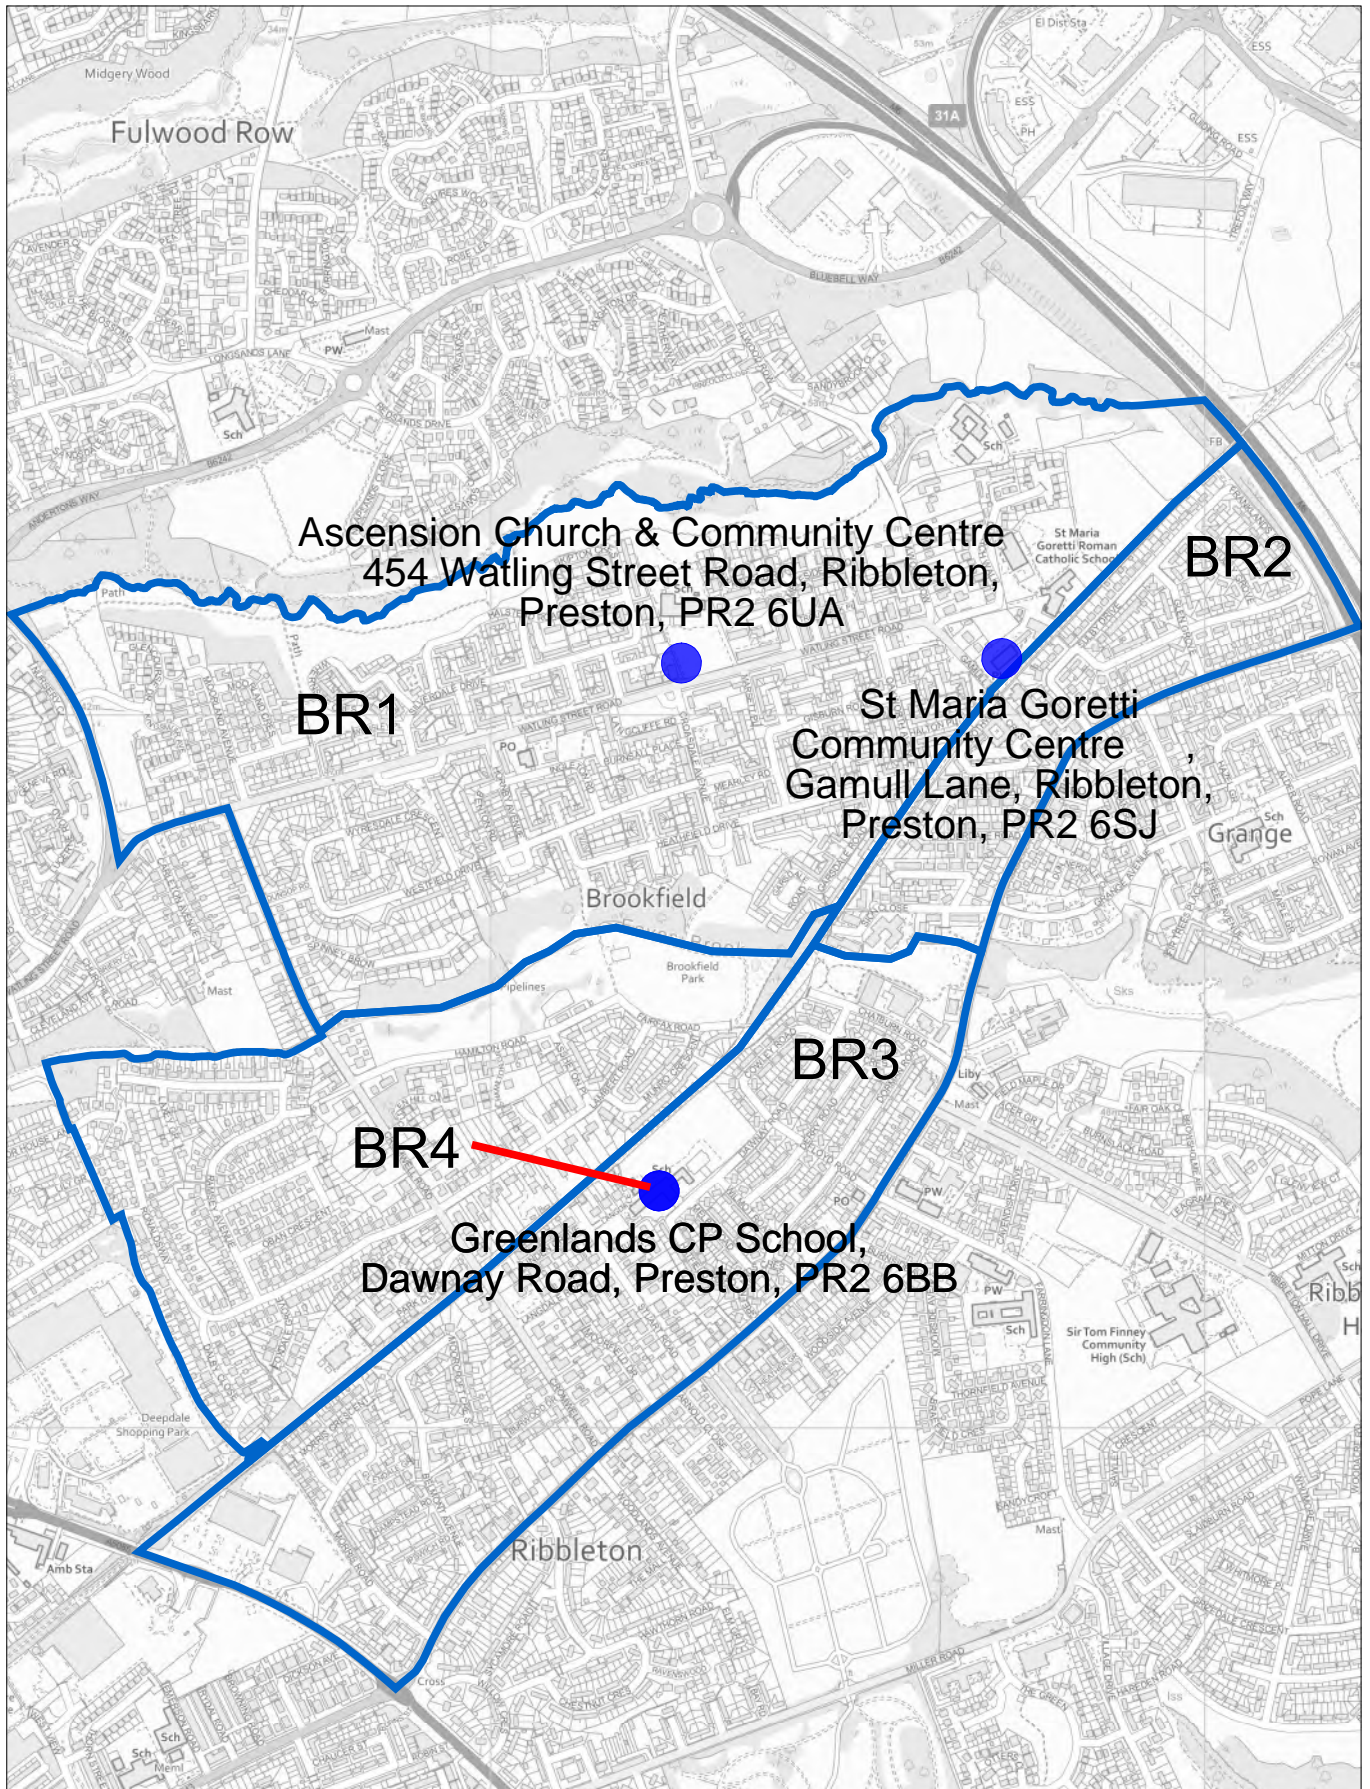

Brookfield Ward

Town Hall
Lancaster Road
Preston PR1 2RL
Preston
City Council

©Crown copyright and database rights 2015.
Ordnance Survey Licence Number 100022151.