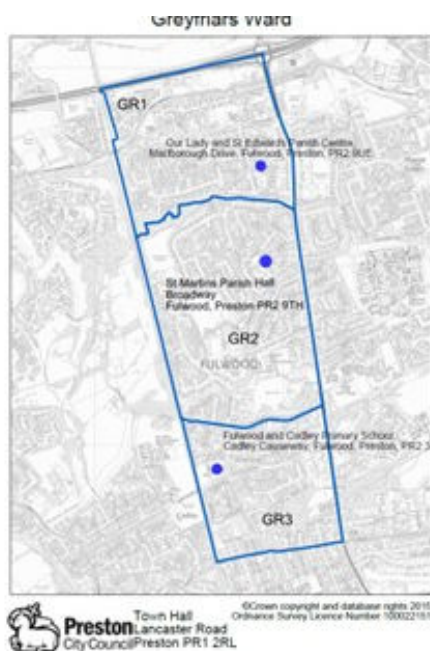

Greyfriars Ward

A larger version of this map is available in the appendix.

The Greyfriars Ward comprises of the following districts:

GR1, GR2, GR3

Information relating to the current polling districts and polling places:

Polling District	No. of Electors	No. of Postal & Proxy Voters	Polling Station Address	Disabled Access	Disabled Bay Available
GR1	1827	358	Our Lady & St. Edward's Parish Centre, Marlborough Drive, Fulwood, Preston PR2 9UE	Yes	Yes
GR2	2755	641	St Martins Chapel & Parish Hall Broadway, Fulwood, Preston PR2 9TH	Yes	Yes
GR3	1814	351	The McMullen Centre, Fulwood & Cadley Primary School, Cadley Causeway, Fulwood, Preston PR2 3QT	Yes	Yes
Total	6396	1350			

Polling District – GR1

Area: No change.

Polling Station: No change.

Our Lady and St Edwards Parish Centre is a very suitable, spacious building located within the polling district. It has disabled access and good parking.

Polling District – GR2

Area: No change.

Polling Station: No change.

St Martins Parish Hall has recently been redeveloped. It is a modern open space and is fully accessibility compliant. It is ideally situated within the district for electors to access by car or on foot. There is parking available.