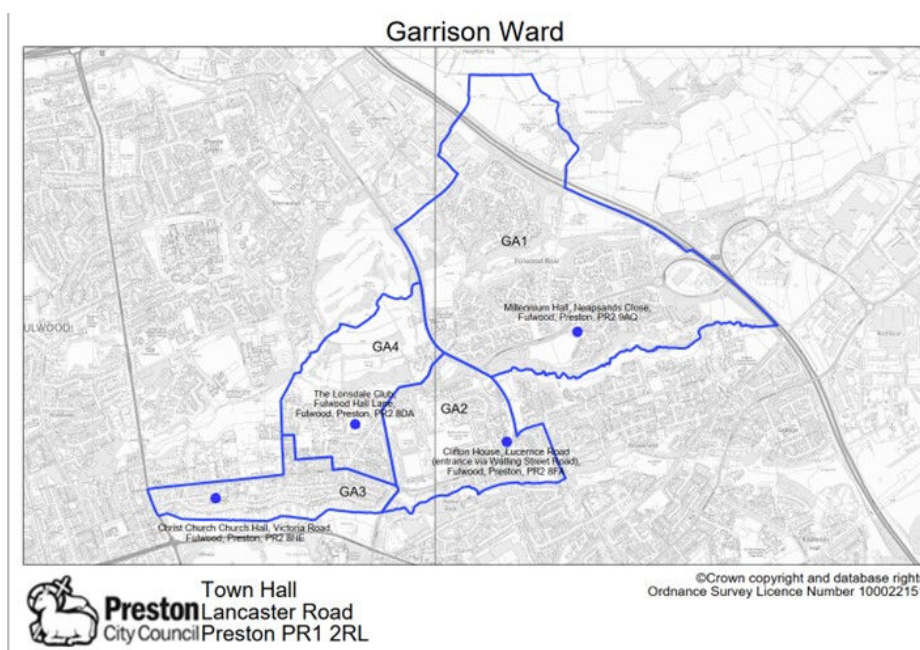

Garrison Ward

A larger version of this map is available in the appendix.

The Garrison Ward comprises of the following districts:

GA1, GA2, GA3, GA4

Information relating to the current polling districts and polling places:

Polling District – GA1

Area: No change.

Polling Station: No change.

Millennium Hall is situated central to the majority of properties within the polling district. It has disabled access, is spacious and is well known to electors. There is good parking on site.

Polling District – GA2

Area: No change.

Polling Station: No change.

Clifton House is the most suitable polling place within the polling district. It has disabled access and is accessible to the majority of electors within the polling district. There is limited parking at the rear. The polling place is on a main road and along a bus route.

Polling District – GA4

Area: No change.

Polling Station: No change.

The Lonsdale Club is central to the majority of electors within this polling district. It is accessibility compliant and has good parking facilities. There isn't a marked disabled bay but the Council provides a sign to reserve a space for disabled users.