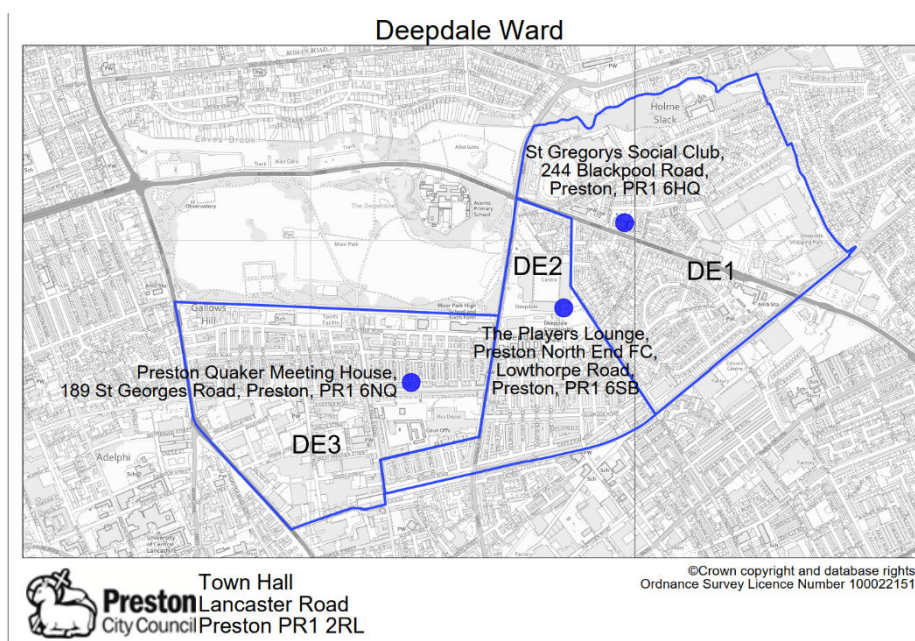

## Deepdale Ward

A larger version of this map is available in the appendix.

The Deepdale Ward comprises of the following districts:

**DE1, DE2, DE3**

**Information relating to the current polling districts and polling places:**

### **Polling District – DE1**

Area: No change.

Polling Station: No change.

St Gregory’s Social Club is situated centrally within the polling district. It has disabled access via a ramp and is now well known to electors since changing polling place from the school next door. Access is via a ramp.

### **Polling District – DE3**

Area: No change.

Polling Station: No change.

Preston Quaker Meeting House is situated centrally to the majority of electors within the polling district. It has disabled access and is well known to electors. There is limited on-street parking.

### **Limiting Factors:**

All polling districts are within Preston Central East Division.