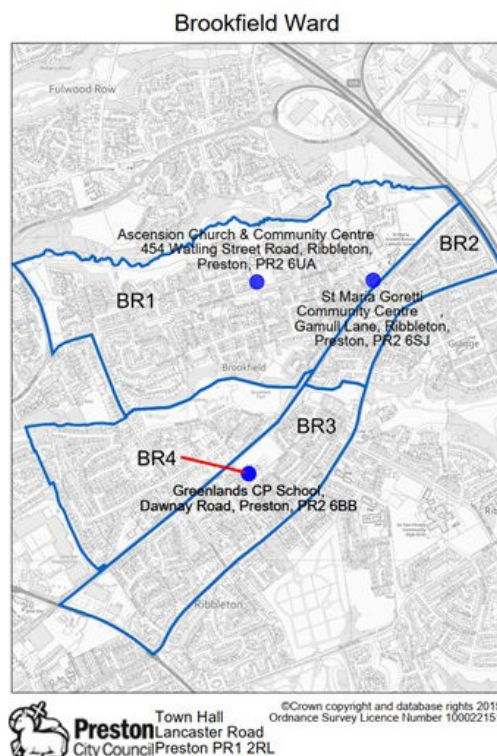

Brookfield Ward

A larger version of this map is available in the appendix.

The Brookfield Ward comprises of the following districts:

BR1, BR2, BR3 and BR4

Information relating to the current polling districts and polling places:

Polling District	No. of Electors	No. of Postal & Proxy Voters	Polling Station Address	Disabled Access	Disabled Bay Available
BR1	2409	318	Ascension Church & Community Centre, 454 Watling Street Road, Ribbleton, Preston PR2 6UA	Yes	Yes
BR2	711	108	St. Maria Goretti Community Centre, Gamull Lane, Ribbleton, Preston PR2 6SJ	Yes via a temporary ramp	No
BR3	1470	200	Greenlands CP School, Dawnay Road, Ribbleton, Preston PR2 6BB	Yes	No

Polling District – BR2

Area: No change.

Polling Station: No change.

St Maria Goretti is centrally located and is conveniently placed for electors to reach though it is on the boundary of the district. There is a small step at the entrance. A temporary ramp is provided at each election to aid accessibility.

Polling District – BR4

Area: No change.

Polling Station: No change.

Greenlands School is outside of the polling district but it is the closest polling place for electors. Polling district BR4 shares a polling station with BR3 as there are no alternative polling locations within the polling district.