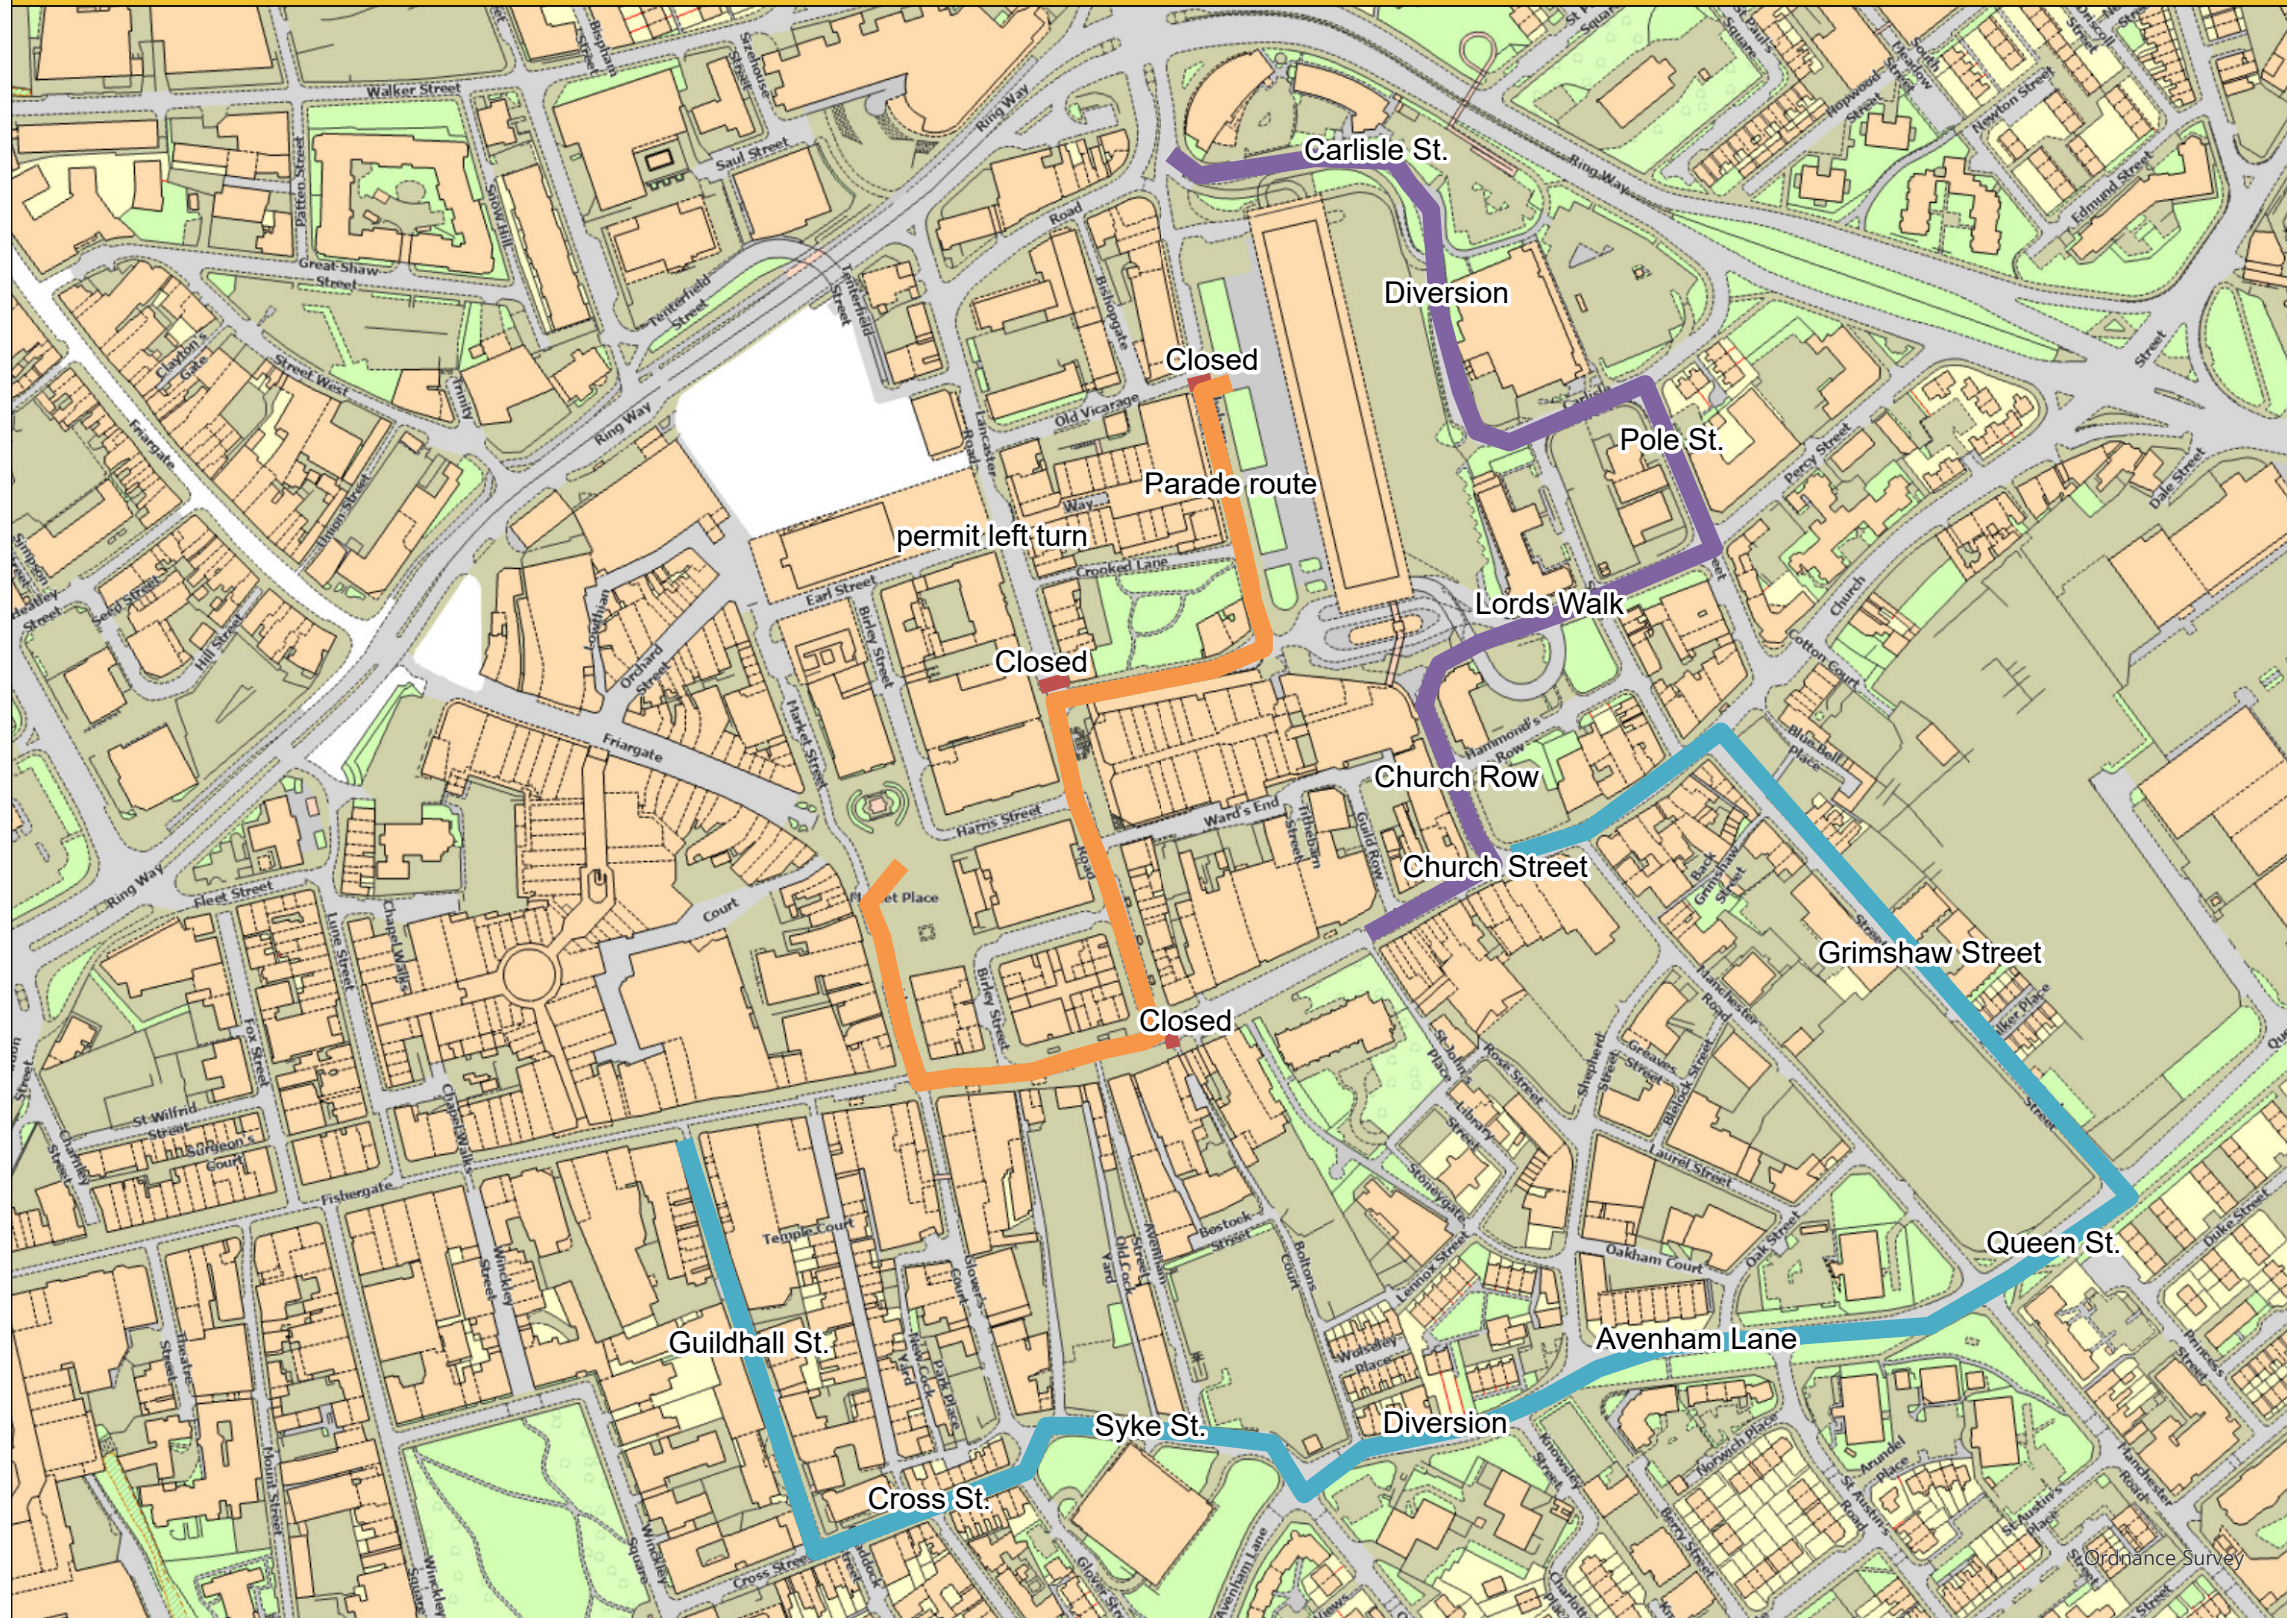

D-Day 80 Parade Route & Diversion - 8 June 2024

Author:

Date Created: 04/05/2024

Map Scale: 1:3,500
Map Centre: 354119E 429454N