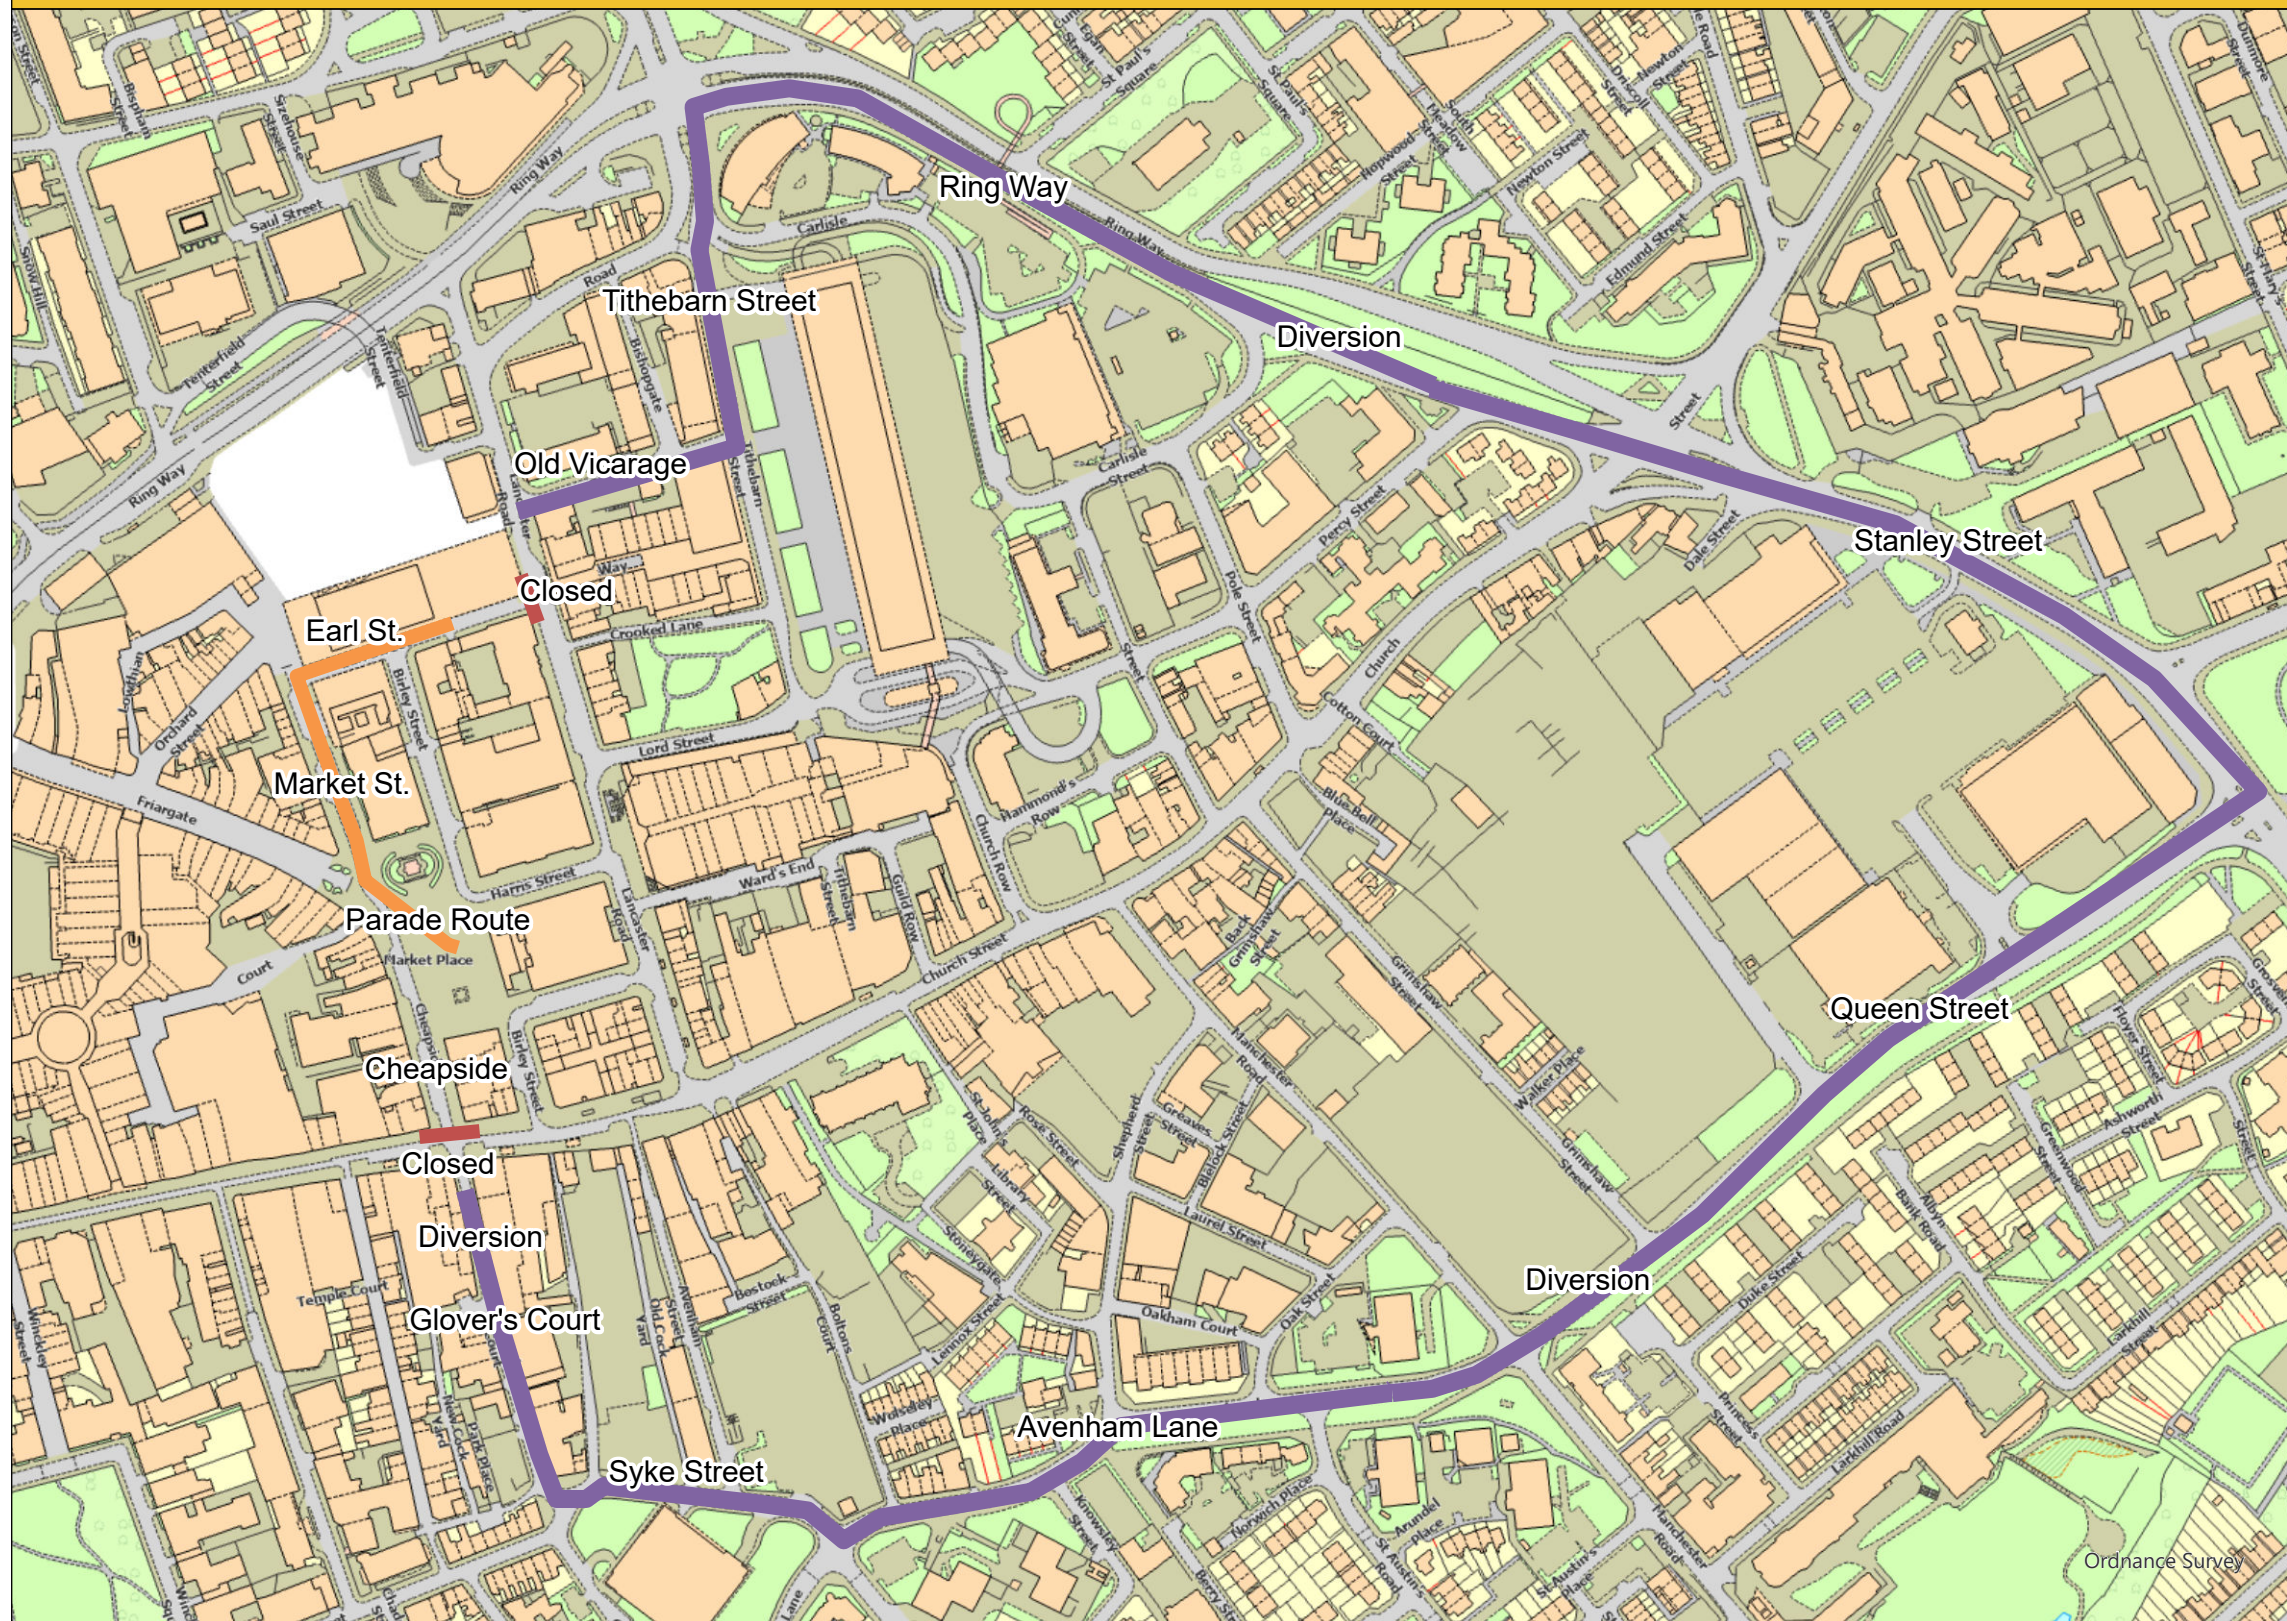

D-Day 80 Parade Route & Diversion - 6 June 2024

Author:

Date Created: 04/05/2024

Map Scale: 1:3,500
Map Centre: 354334E 429481N