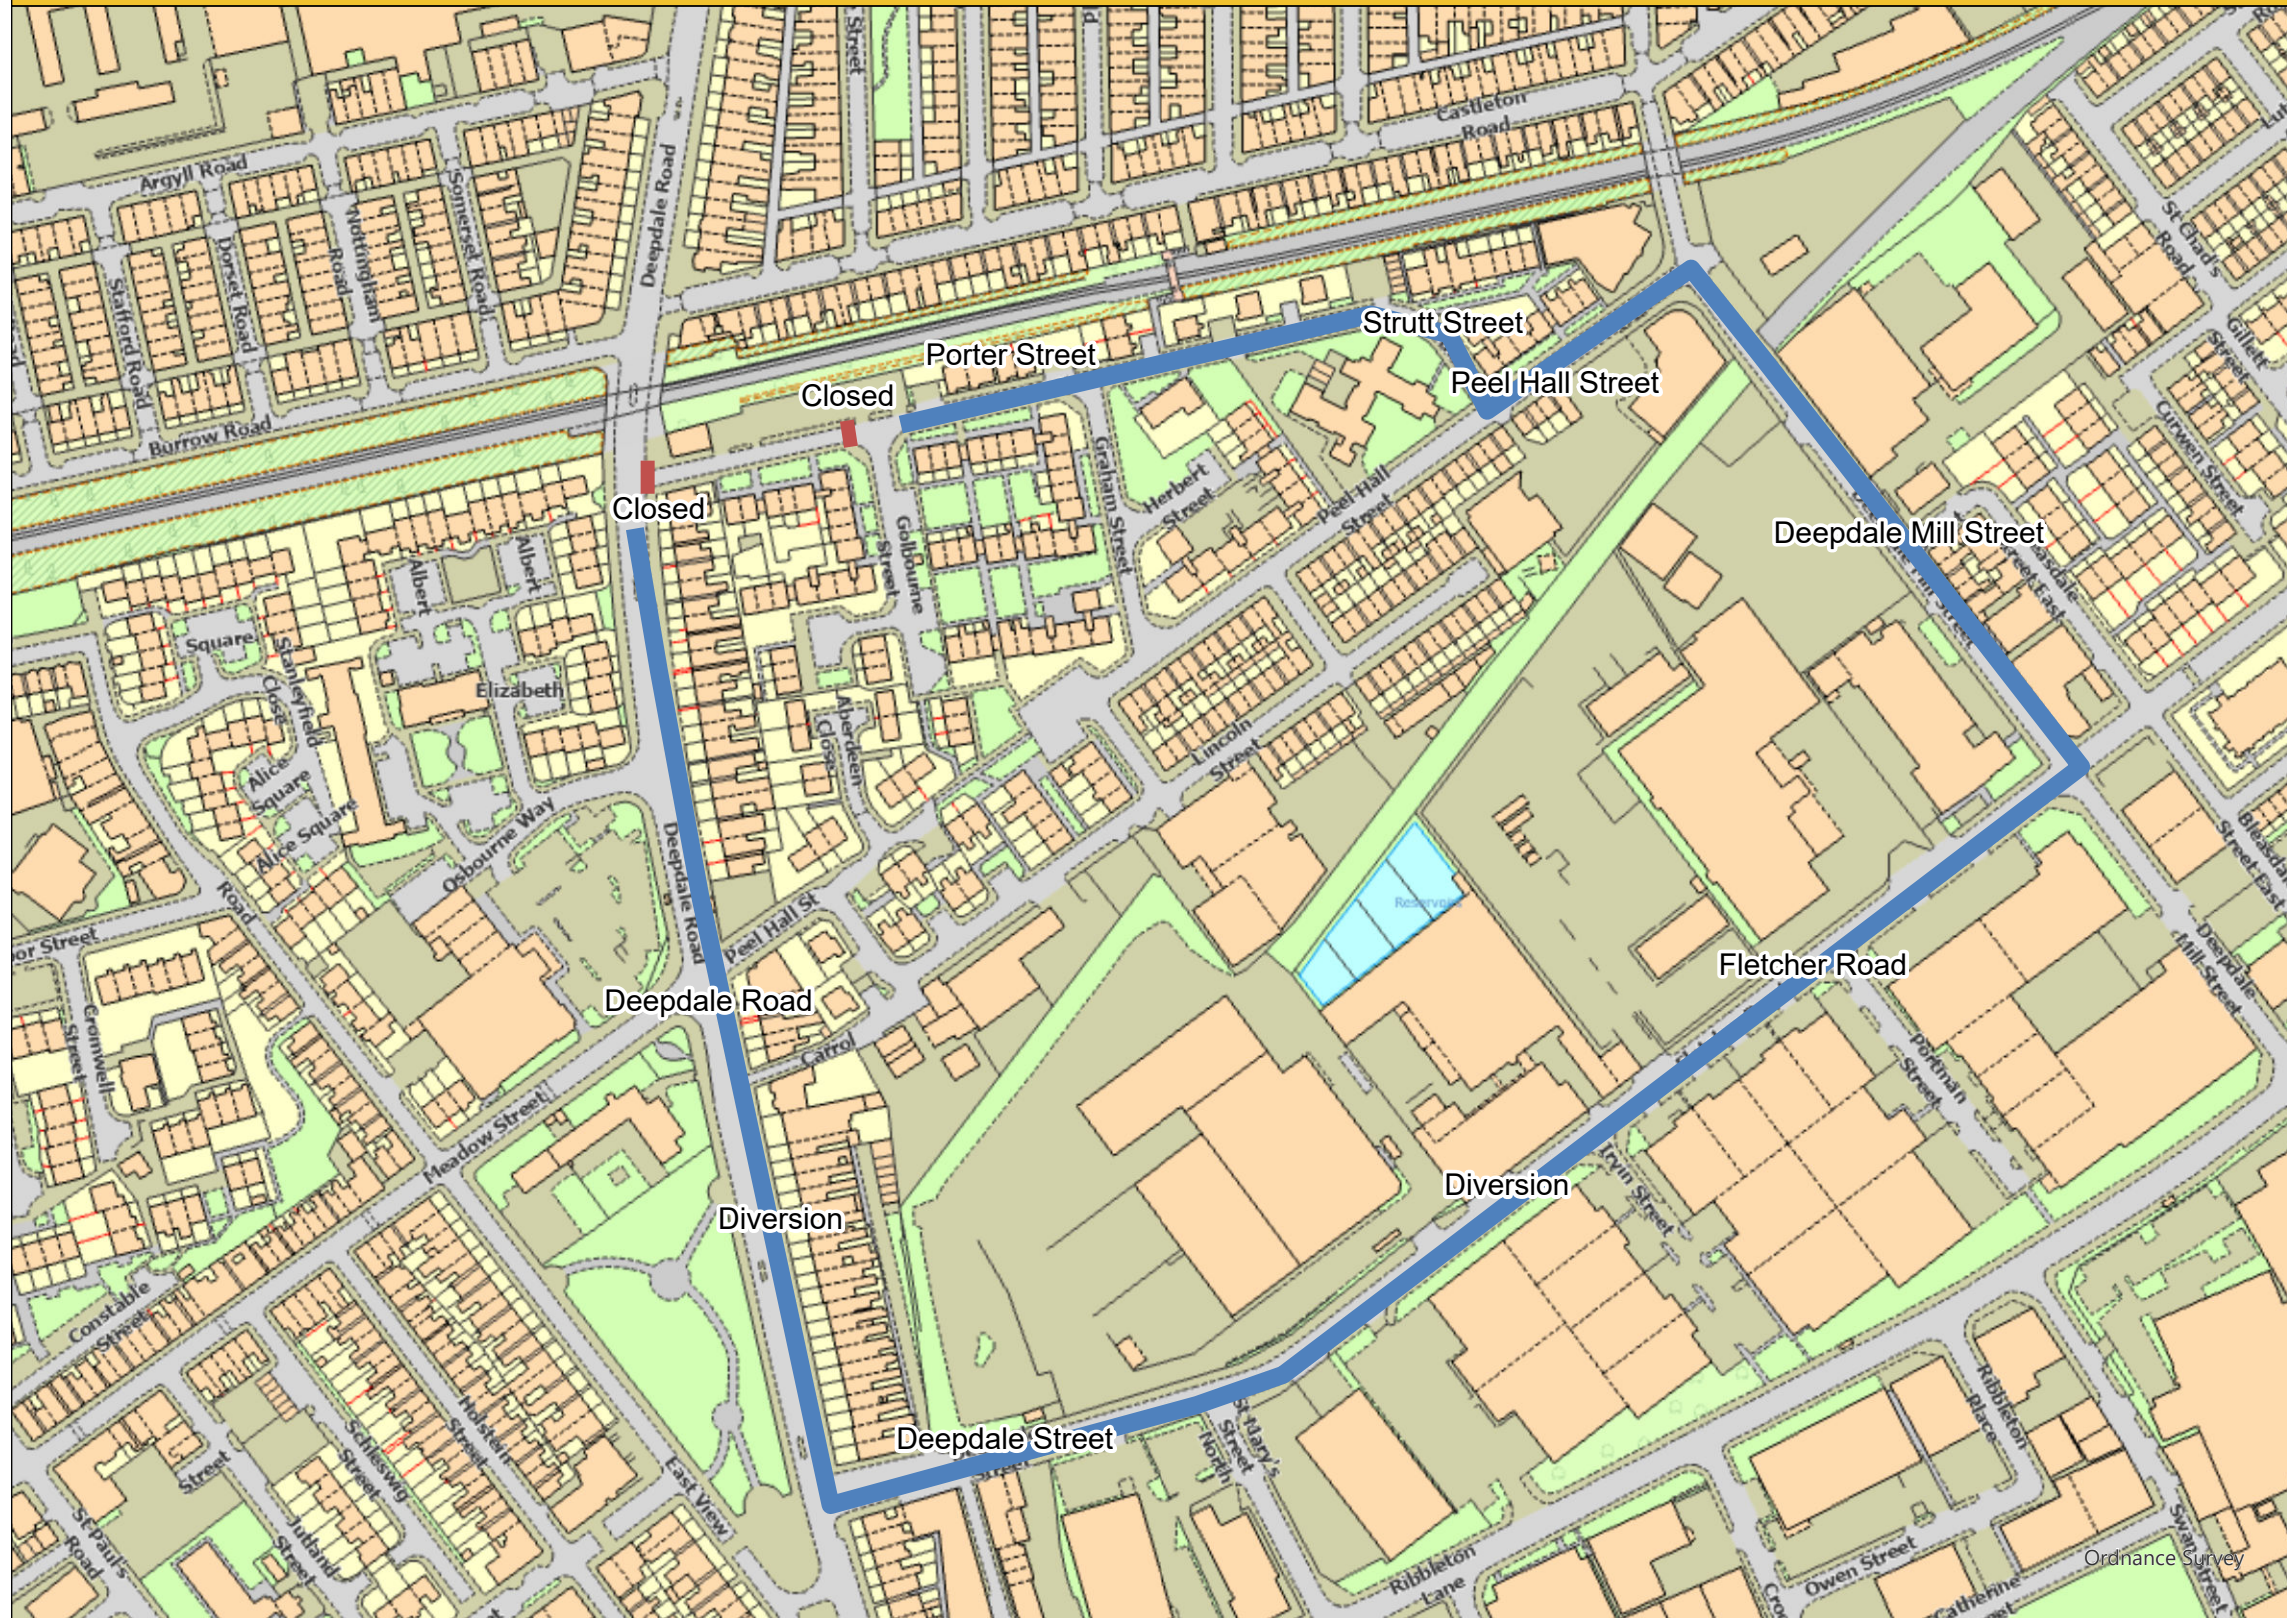

# Porter Street Road Closure

Author:

Date Created: 02/05/2024

Map Scale: 1:2,500  
Map Centre: 354677E 430146N