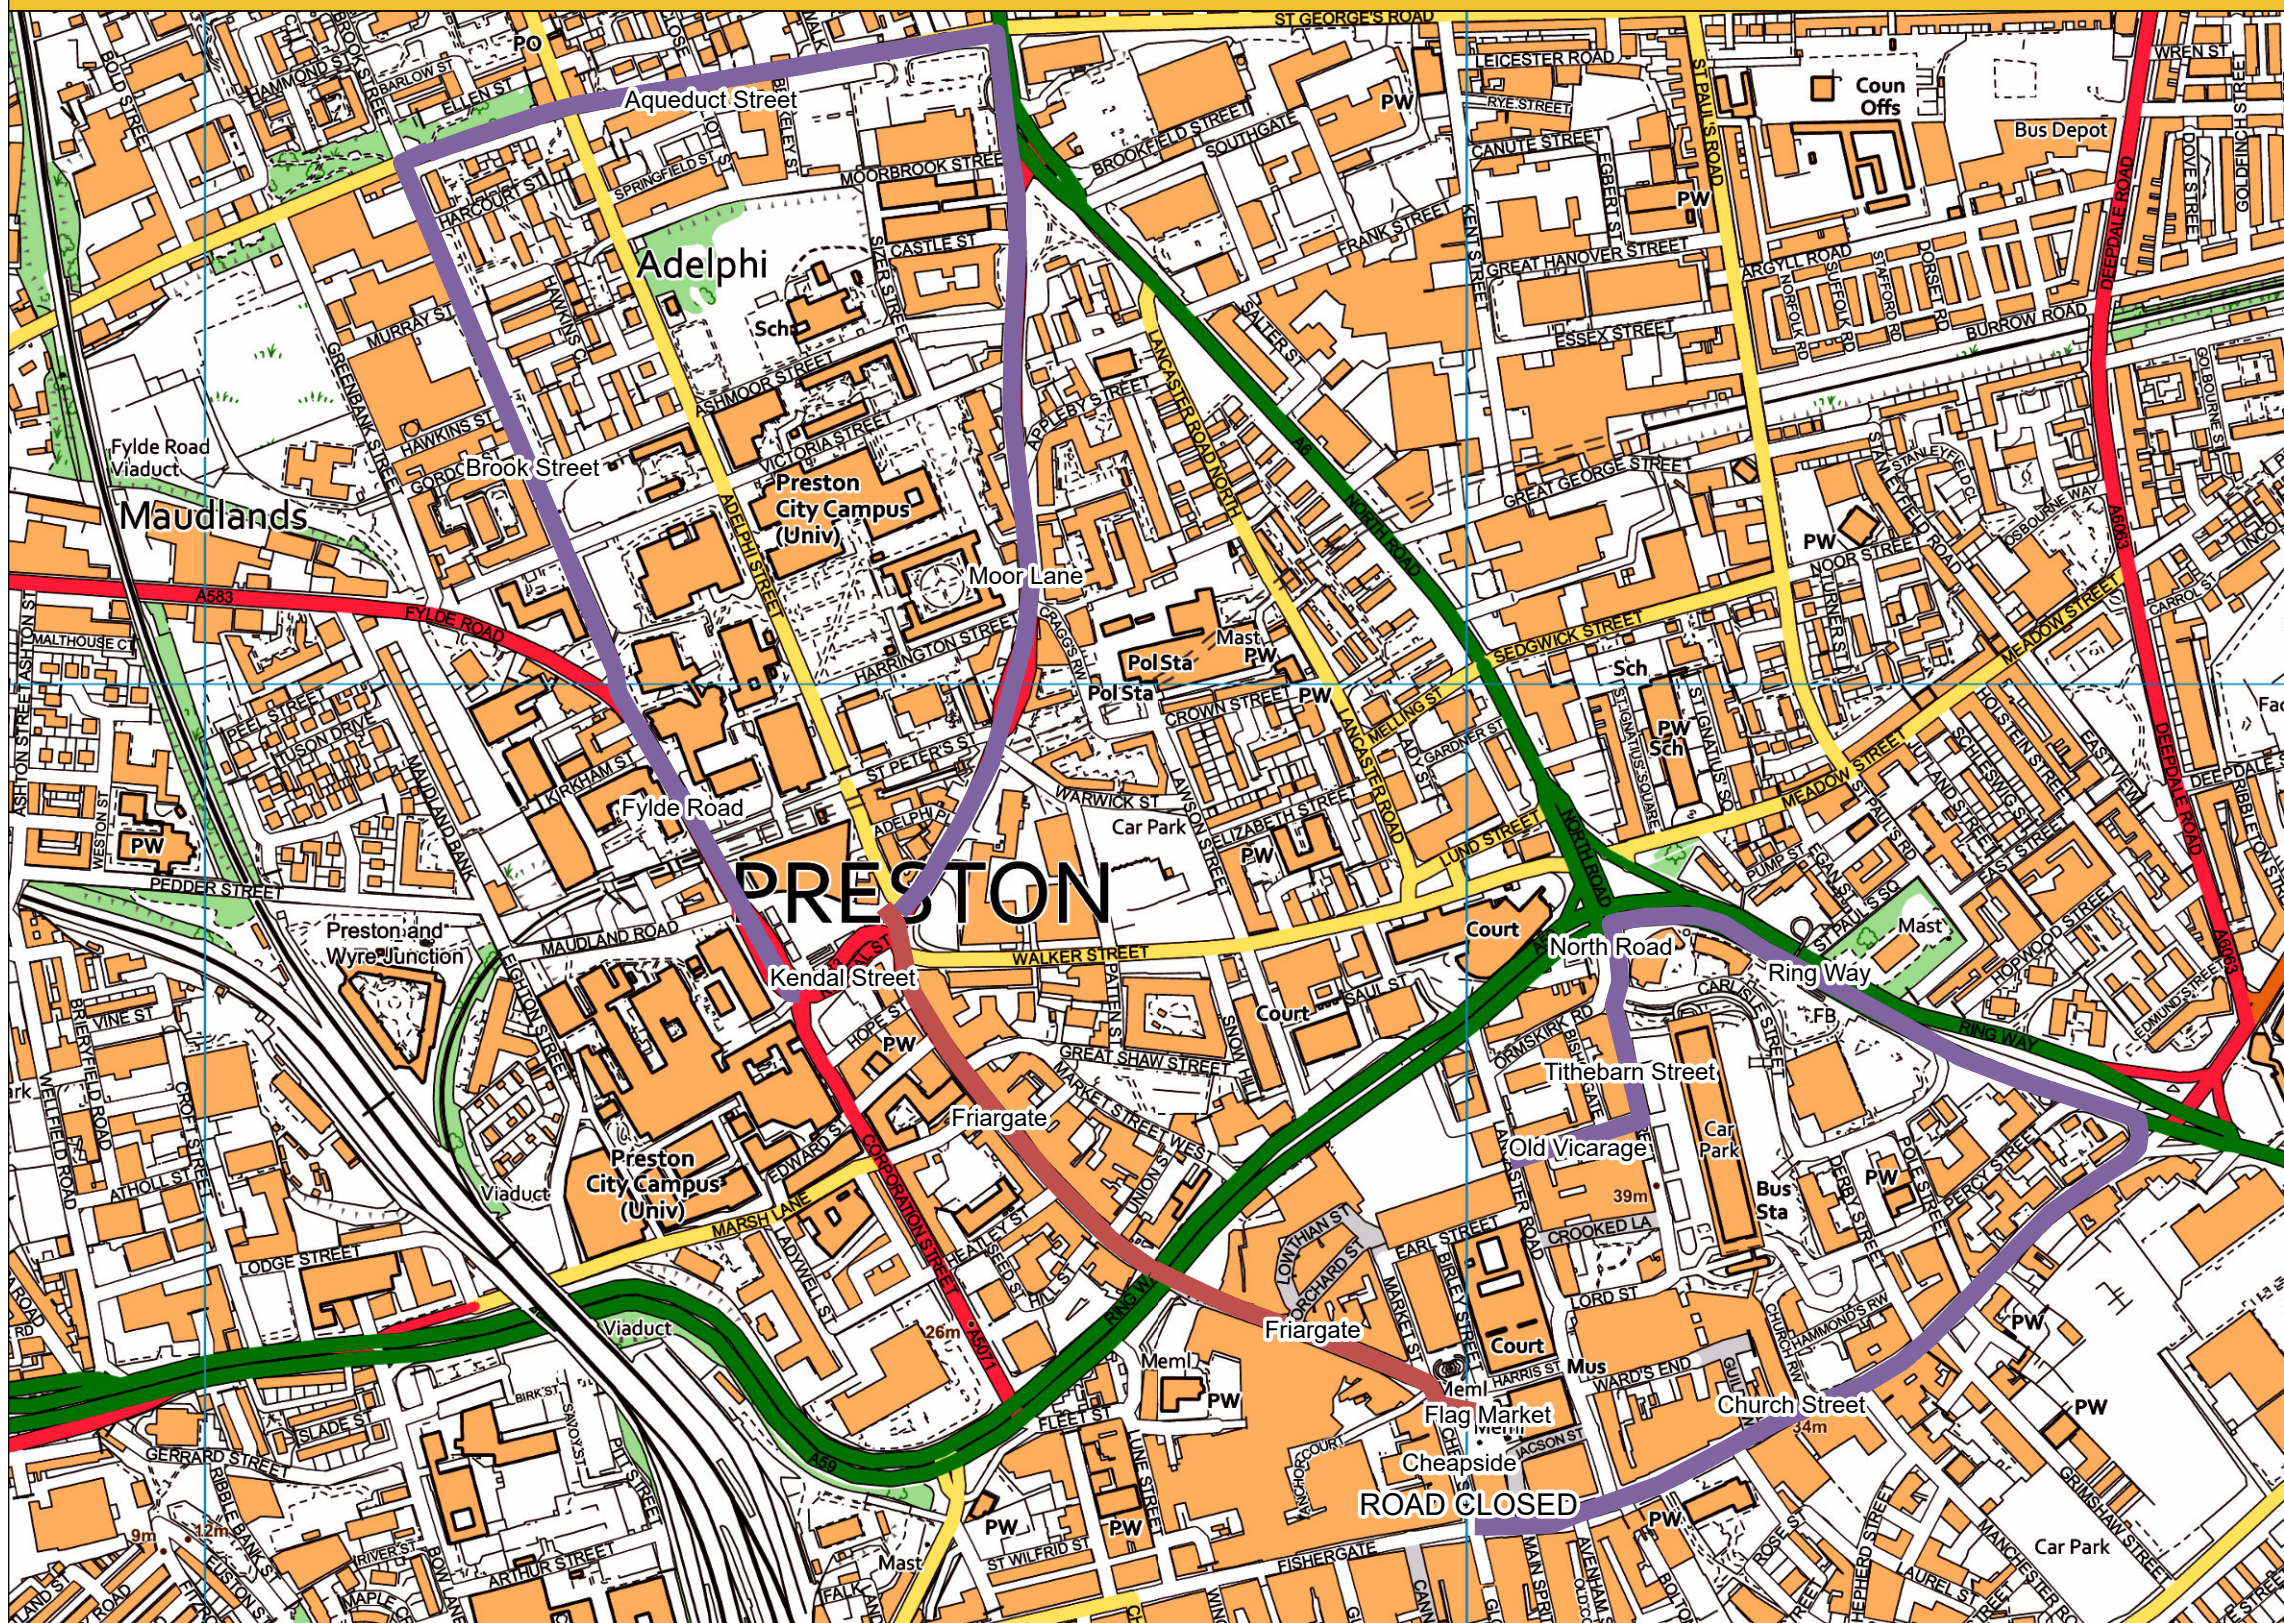

Processional Route (Red) Diversions in purple

Author:

Date Created: 08/04/2024

Map Scale: 1:6,000
Map Centre: 353756E 429894N