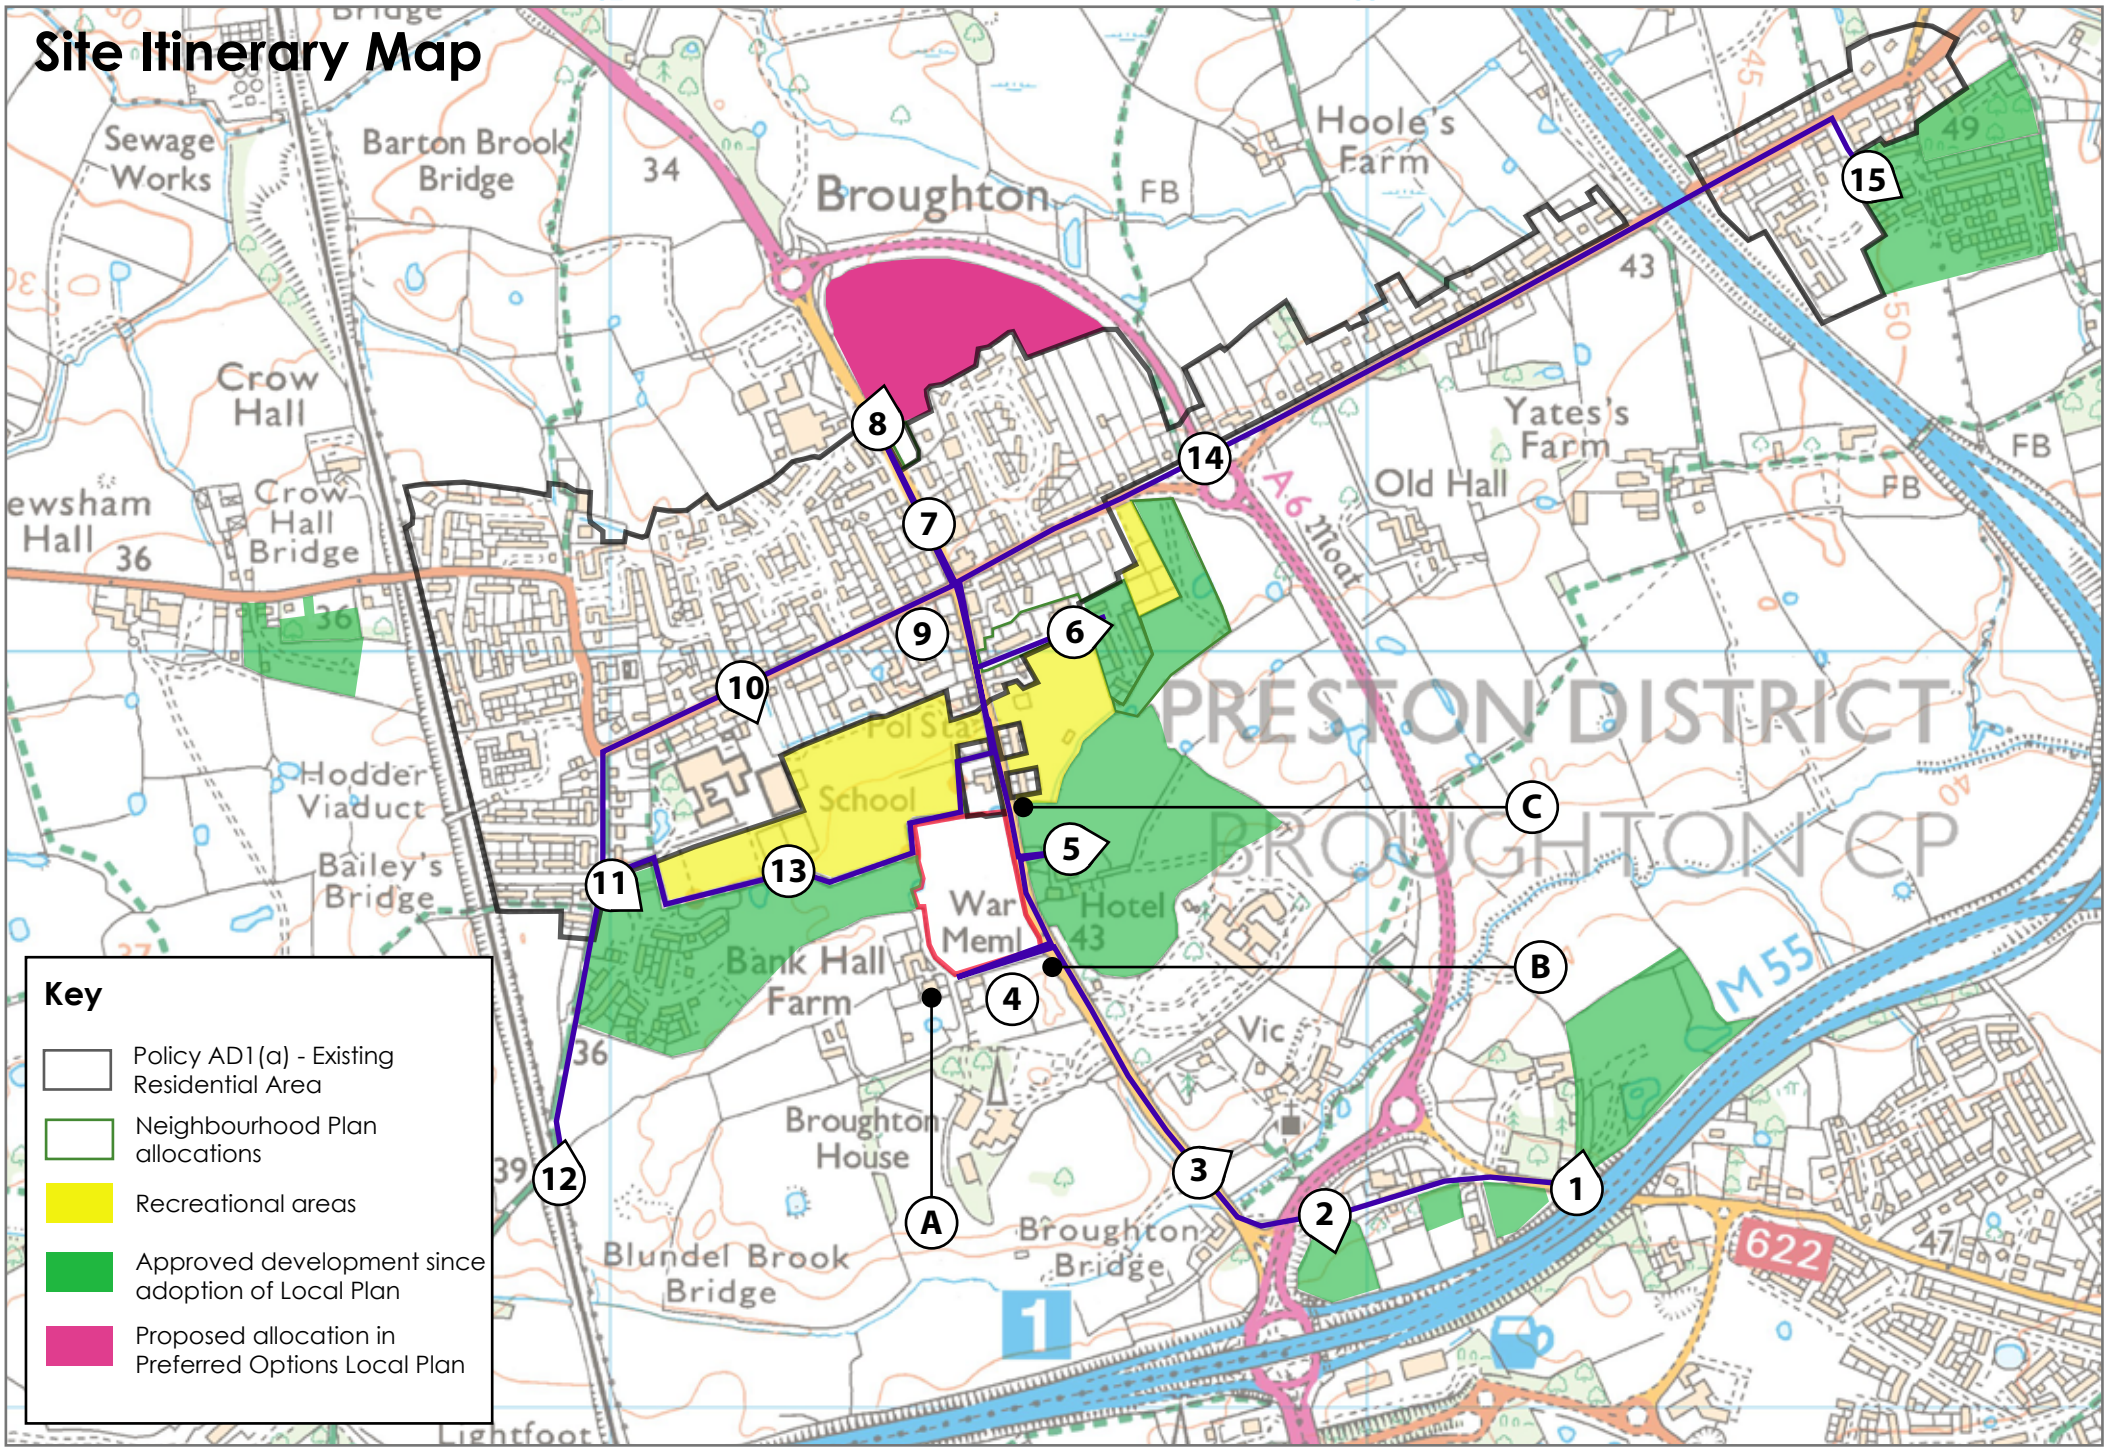

Site Itinerary Map

Key

- Policy AD1 (a) - Existing Residential Area
- Neighbourhood Plan allocations
- Recreational areas
- Approved development since adoption of Local Plan
- Proposed allocation in Preferred Options Local Plan

PRESTON DISTRICT
BROUGHTON CP