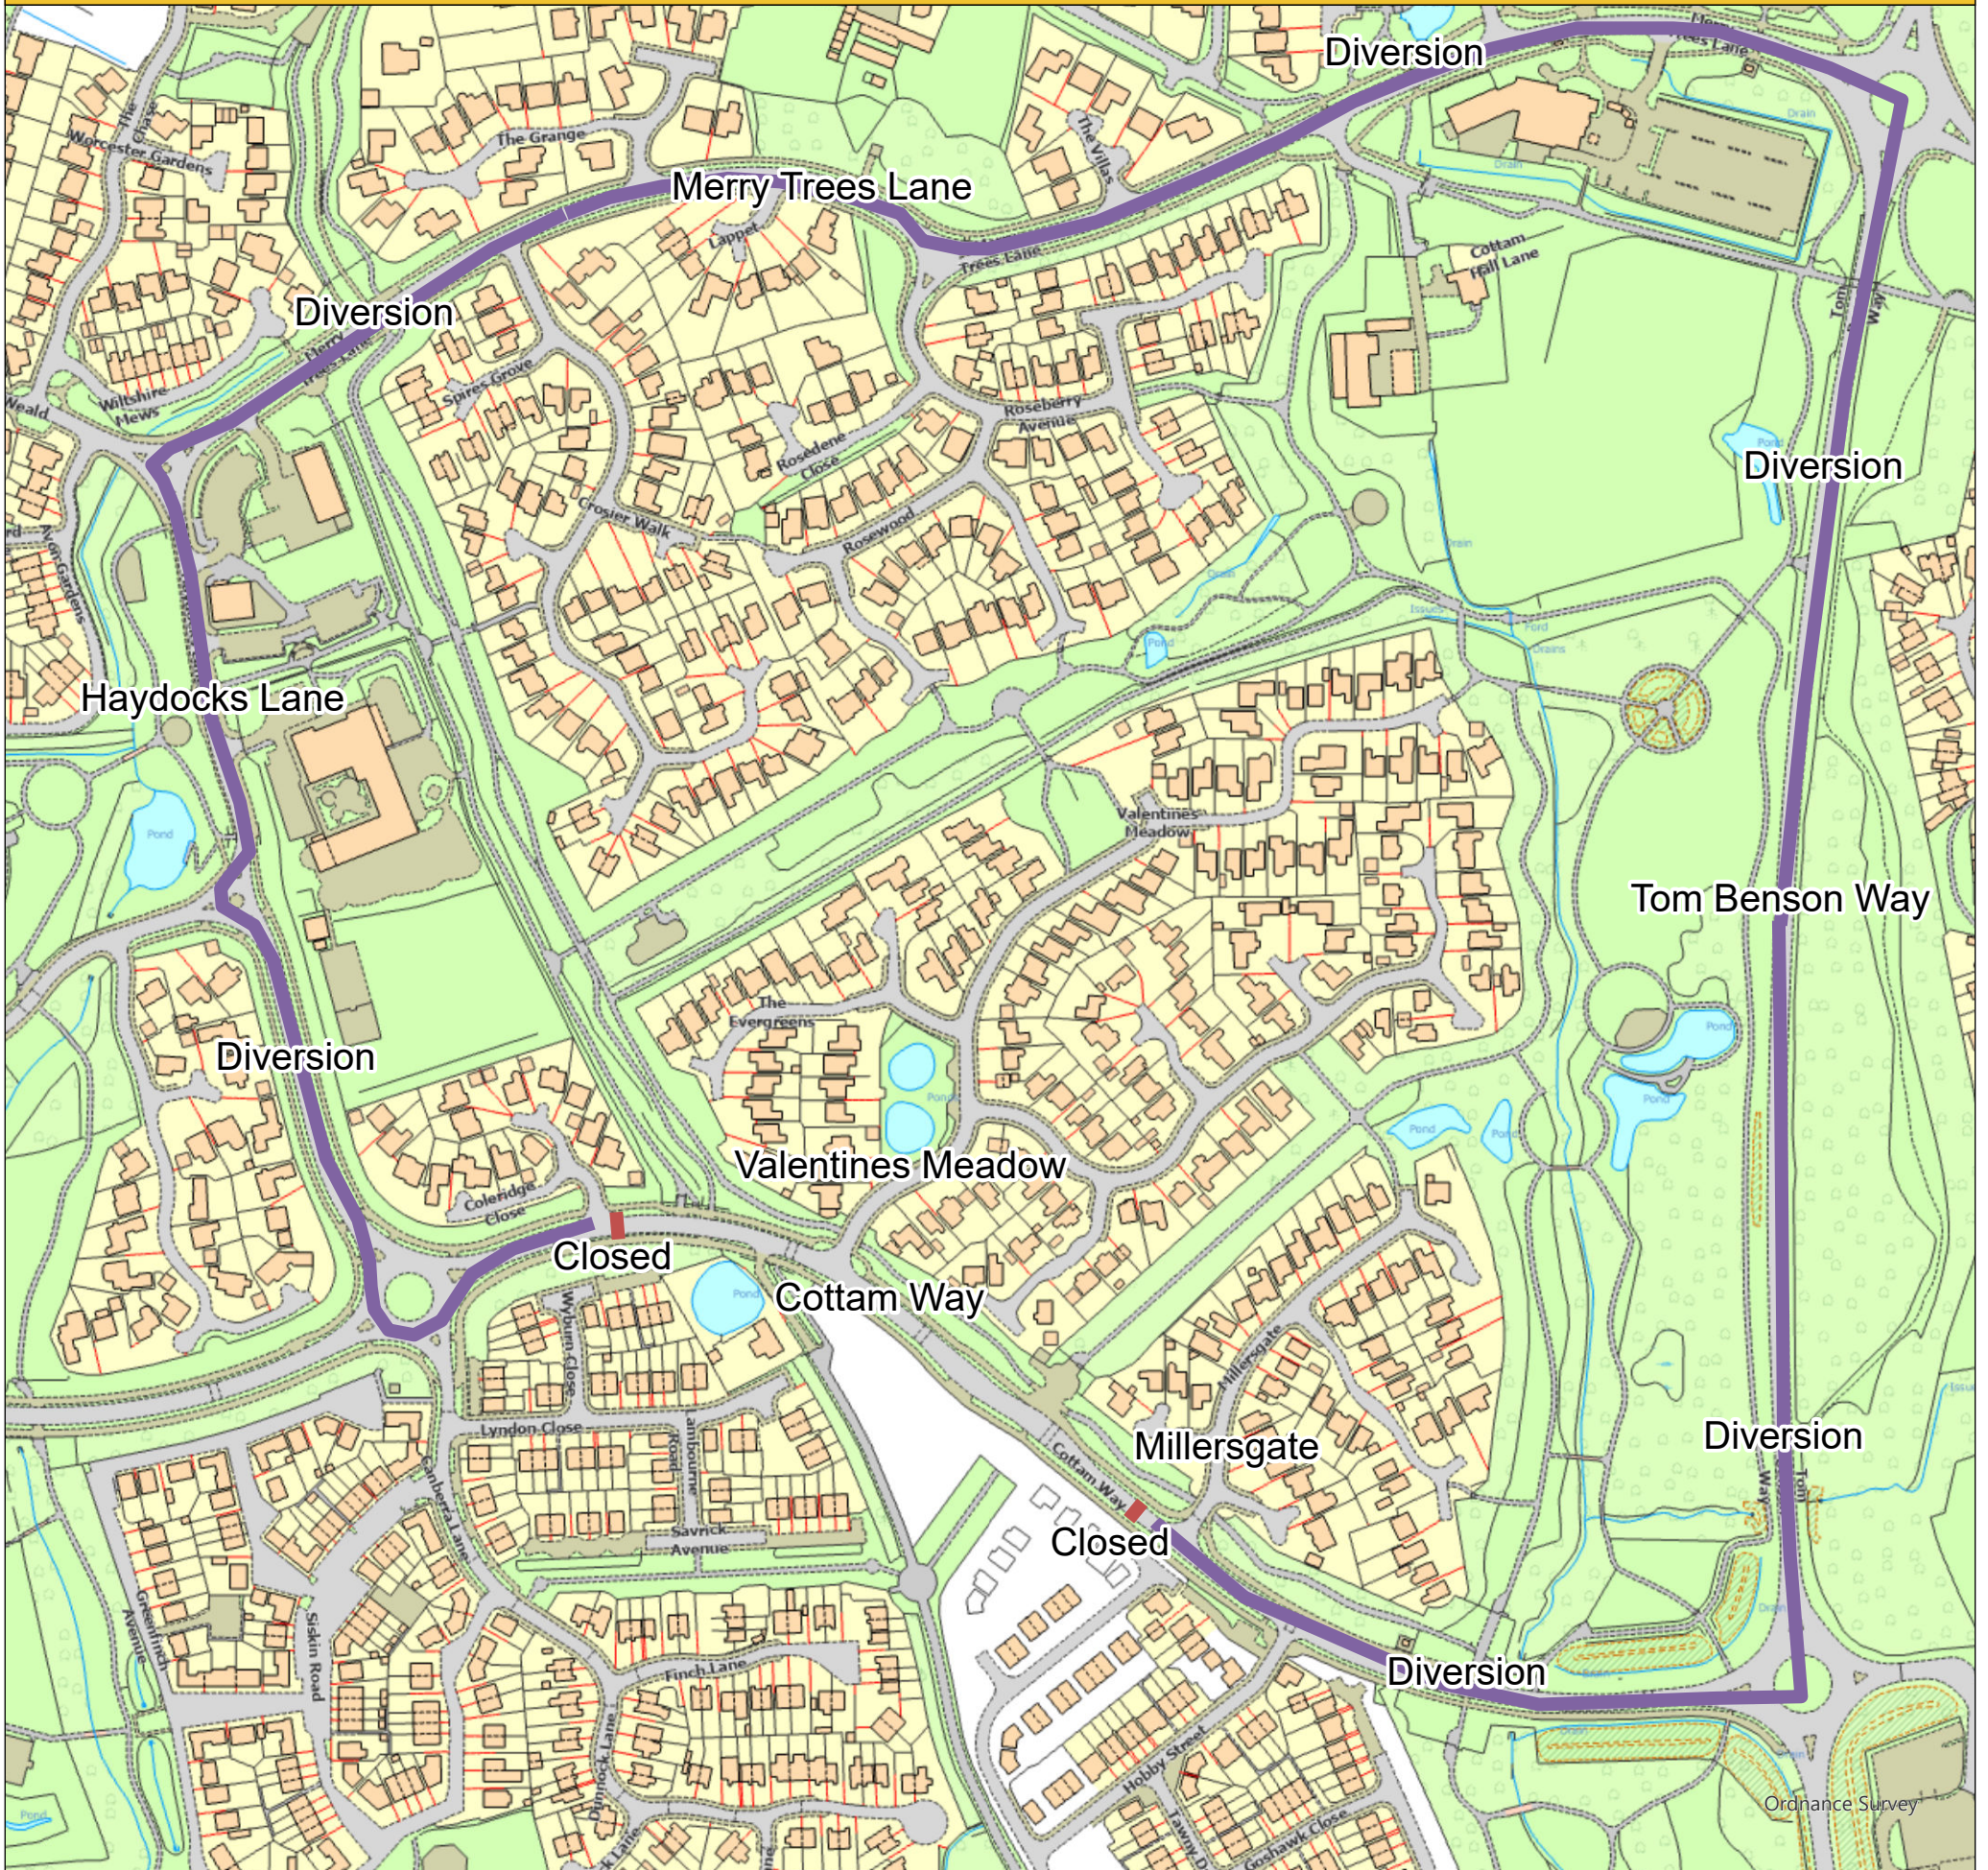

Cottam Way Closure - Lights Switch-On

Author:

Date Created: 27/10/2023

Map Scale: 1:3,000
Map Centre: 350240E 431993N