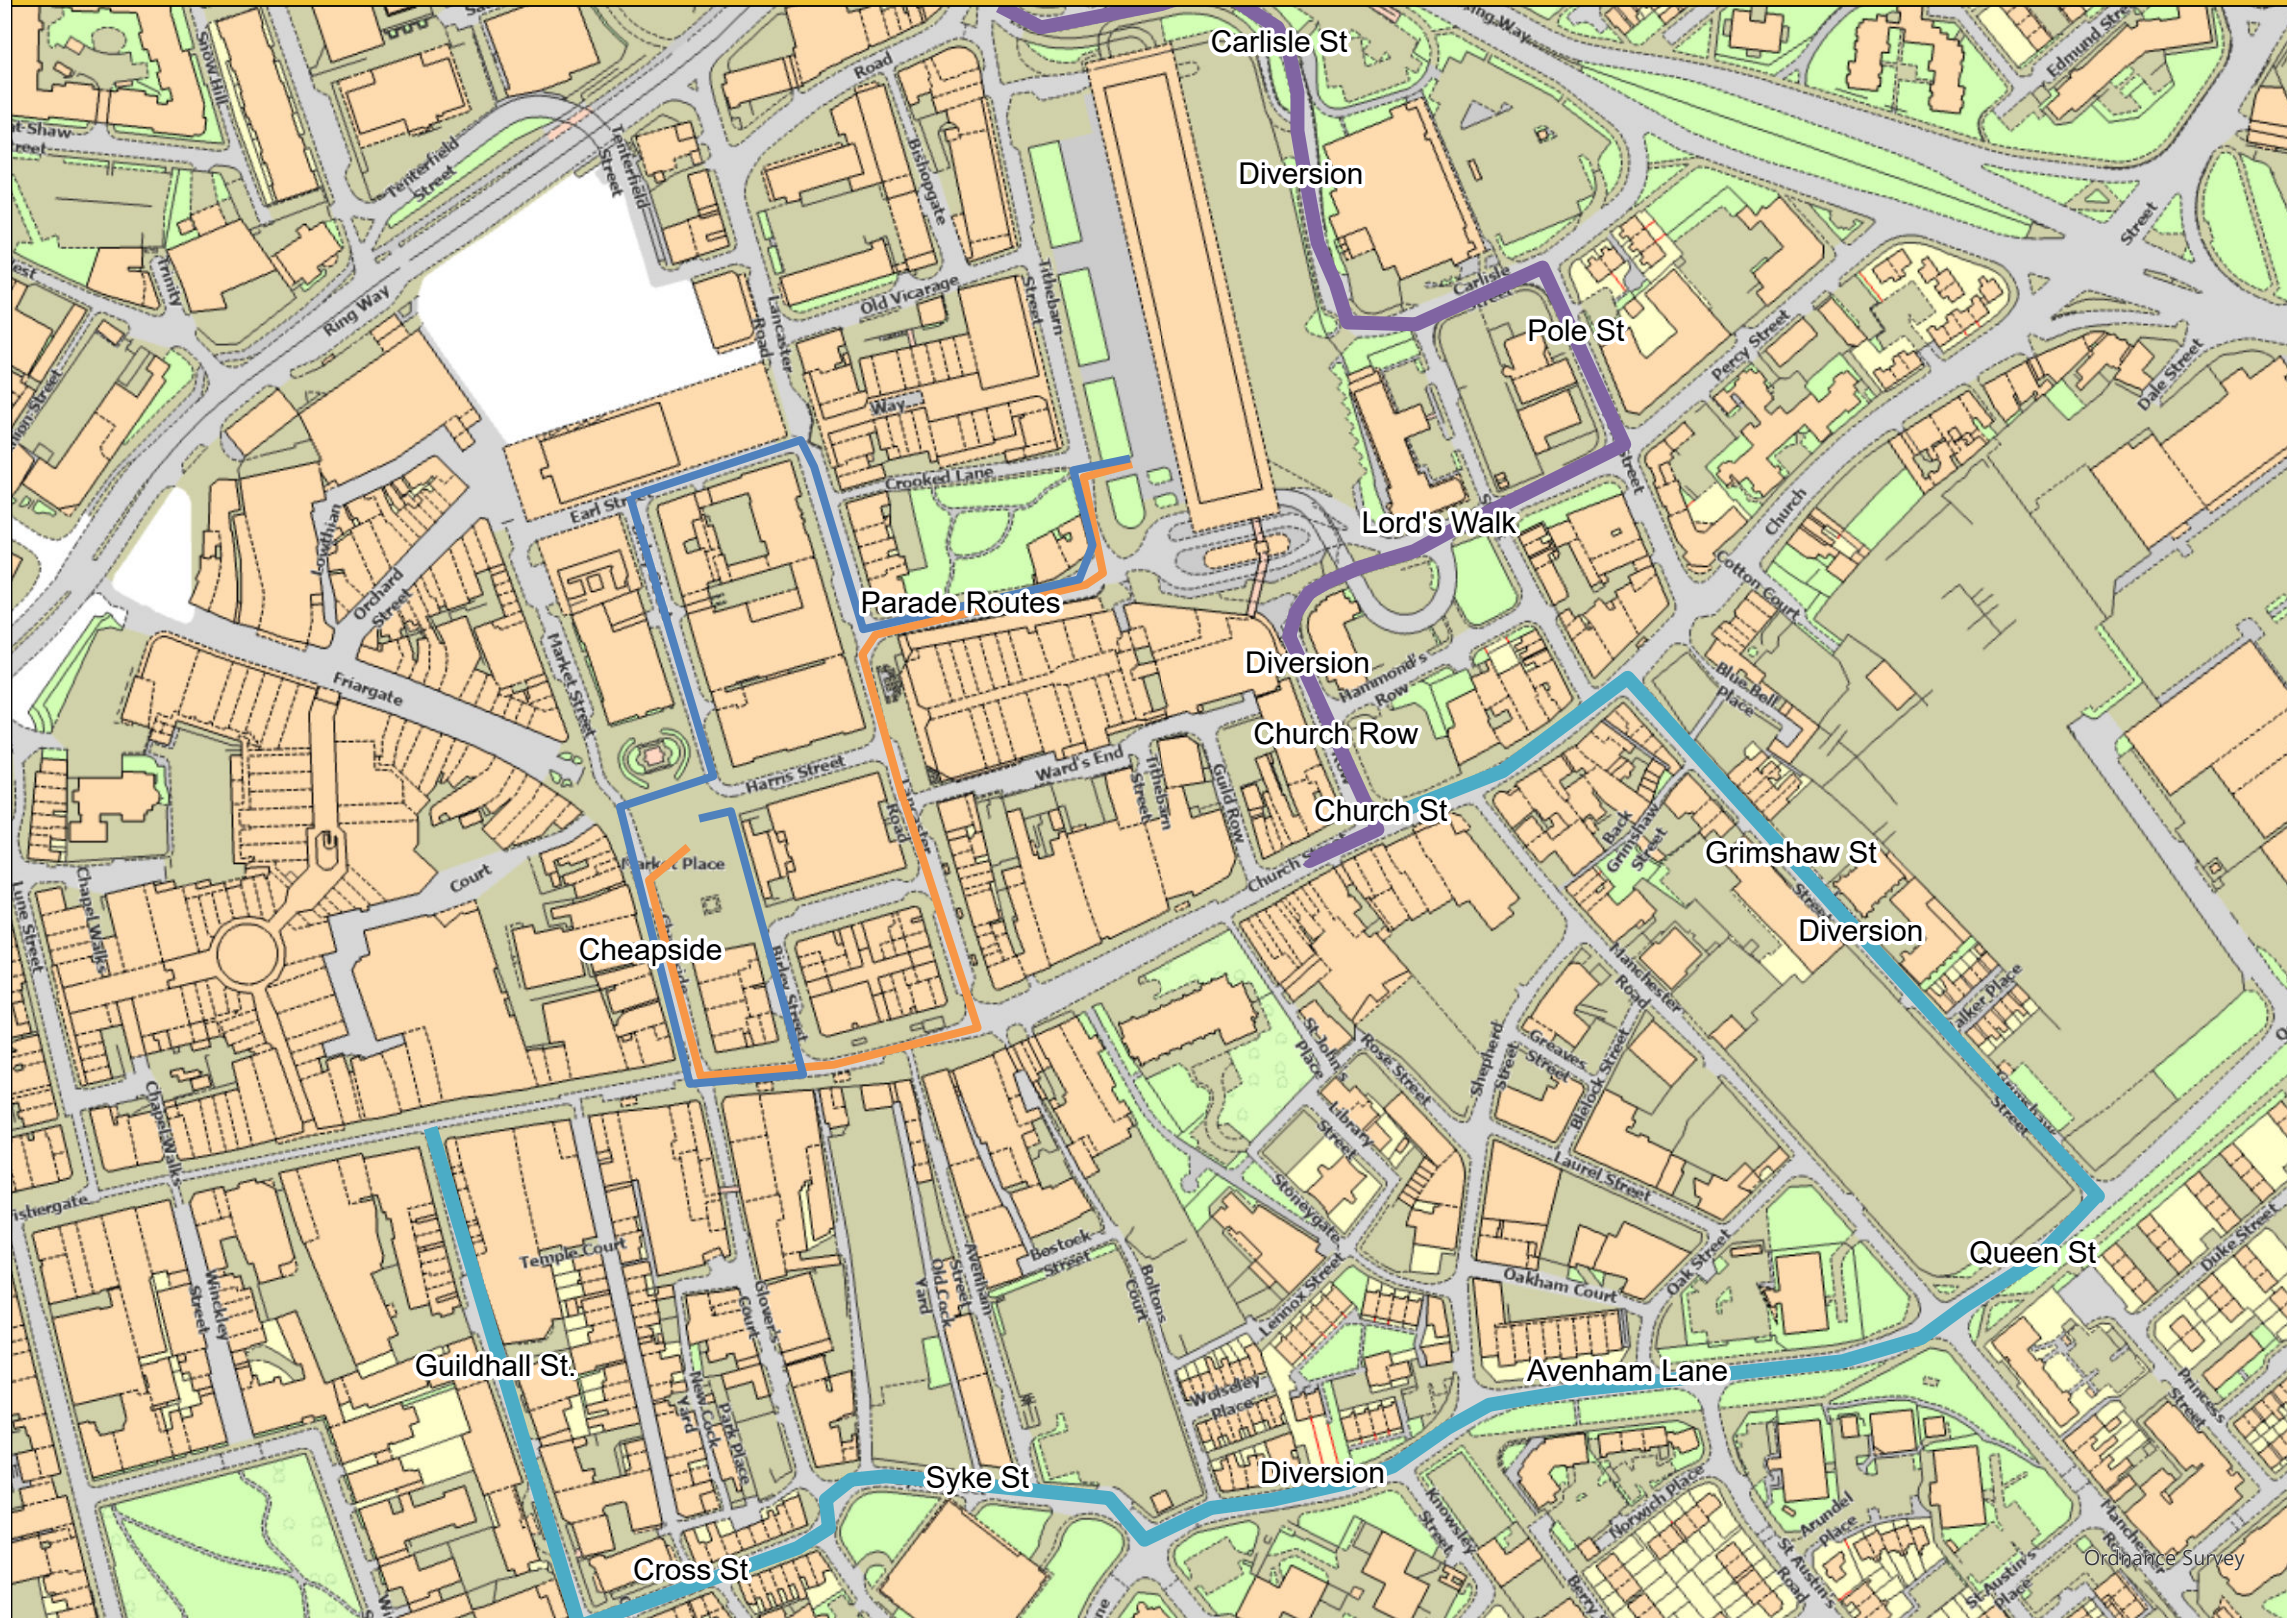

# Remembrance Sunday - Orange route in, blue route out

Author:

Date Created: 18/10/2024

Map Scale: 1:3,000  
Map Centre: 354189E 429435N