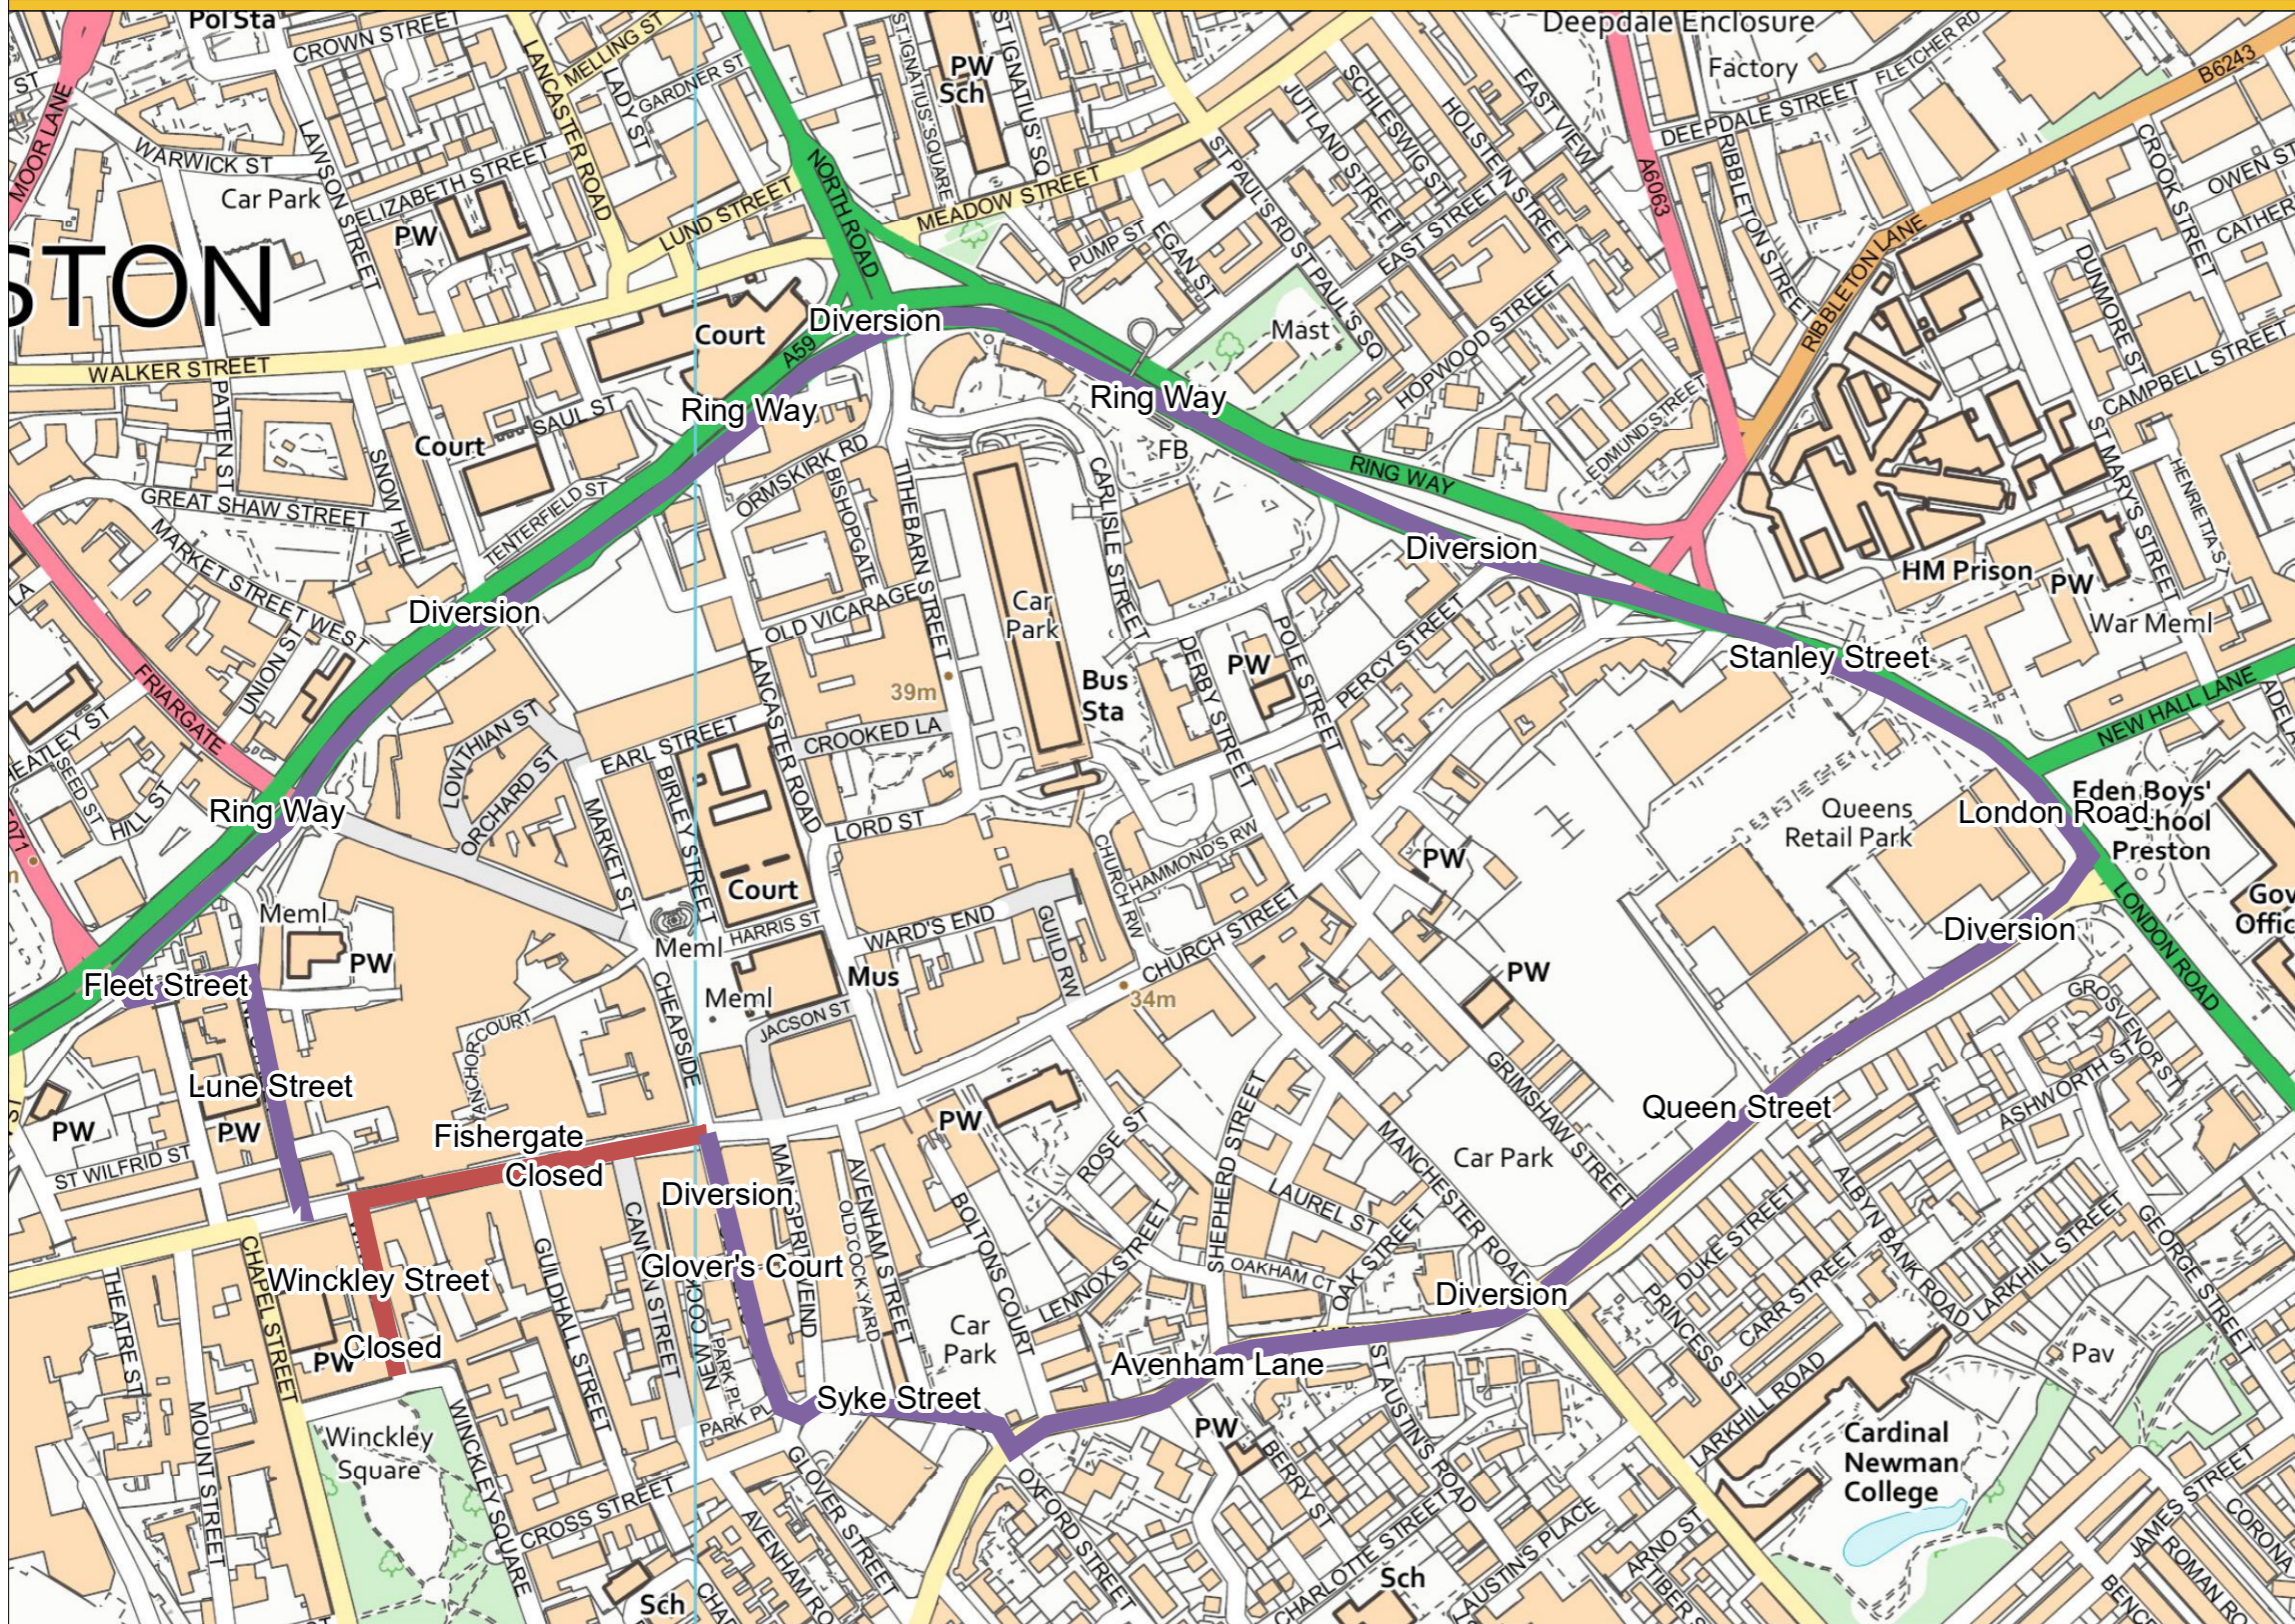

# Lancashire Encounter

Author:

Date Created: 23/08/2023

Map Scale: 1:4,500  
Map Centre: 354,276 429,518