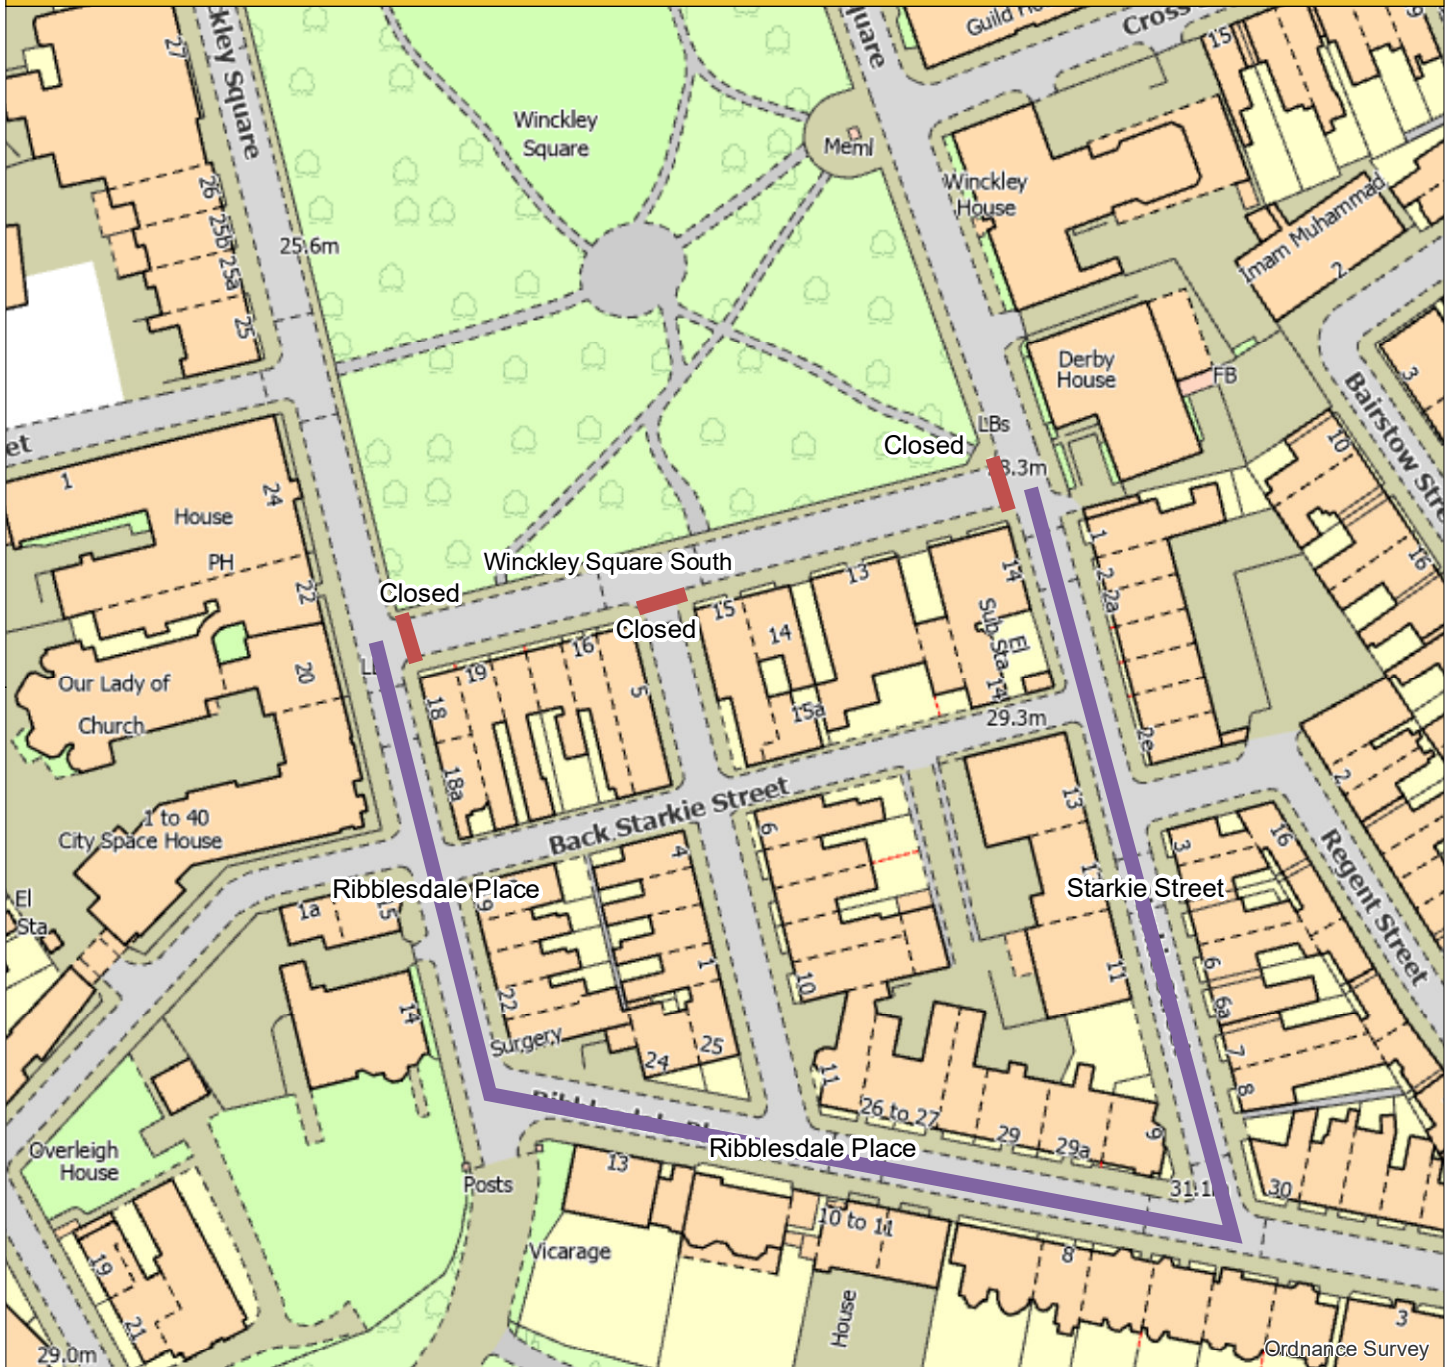

# Garden Party on the Square

Author:

Date Created: 23/08/2022

Map Scale: 1:1,250  
Map Centre: 353,861 428,990