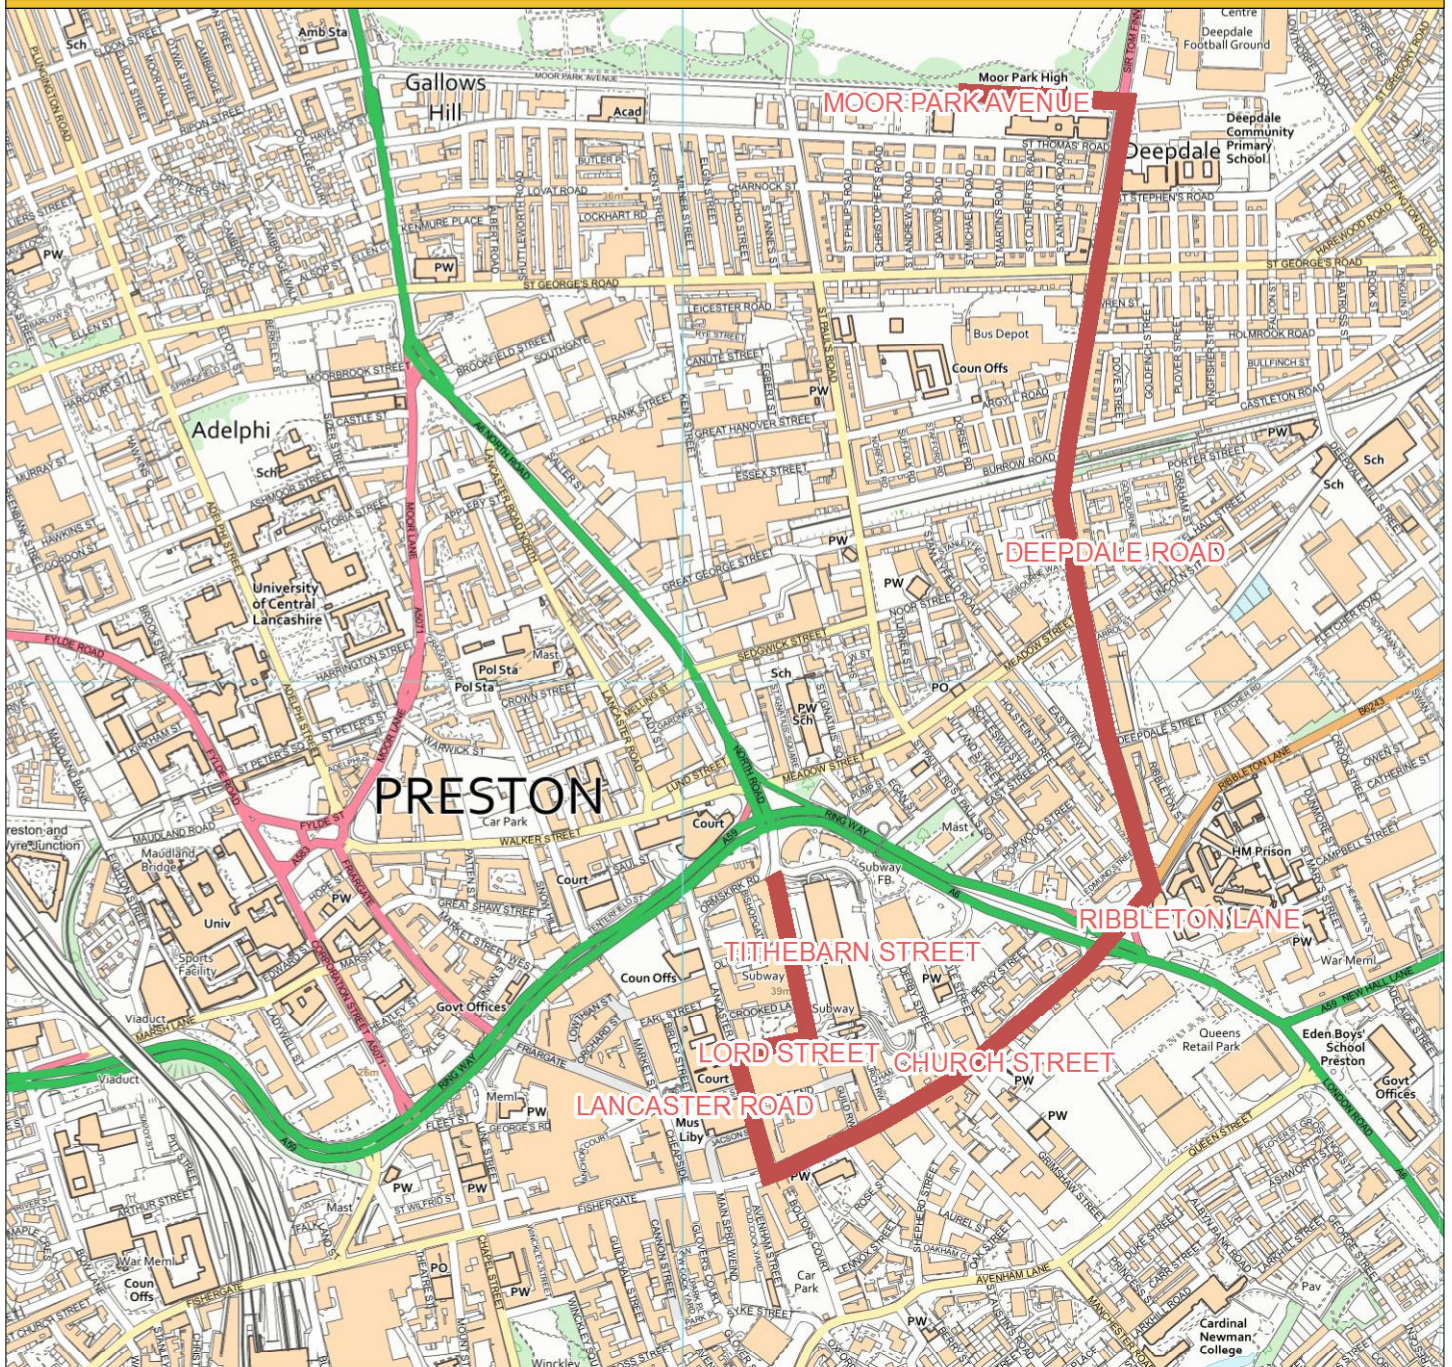

Lancashire Map

Author:

Date Created: 23/09/2021

Map Scale: 1:10,000
Map Centre: 354,056 429,991