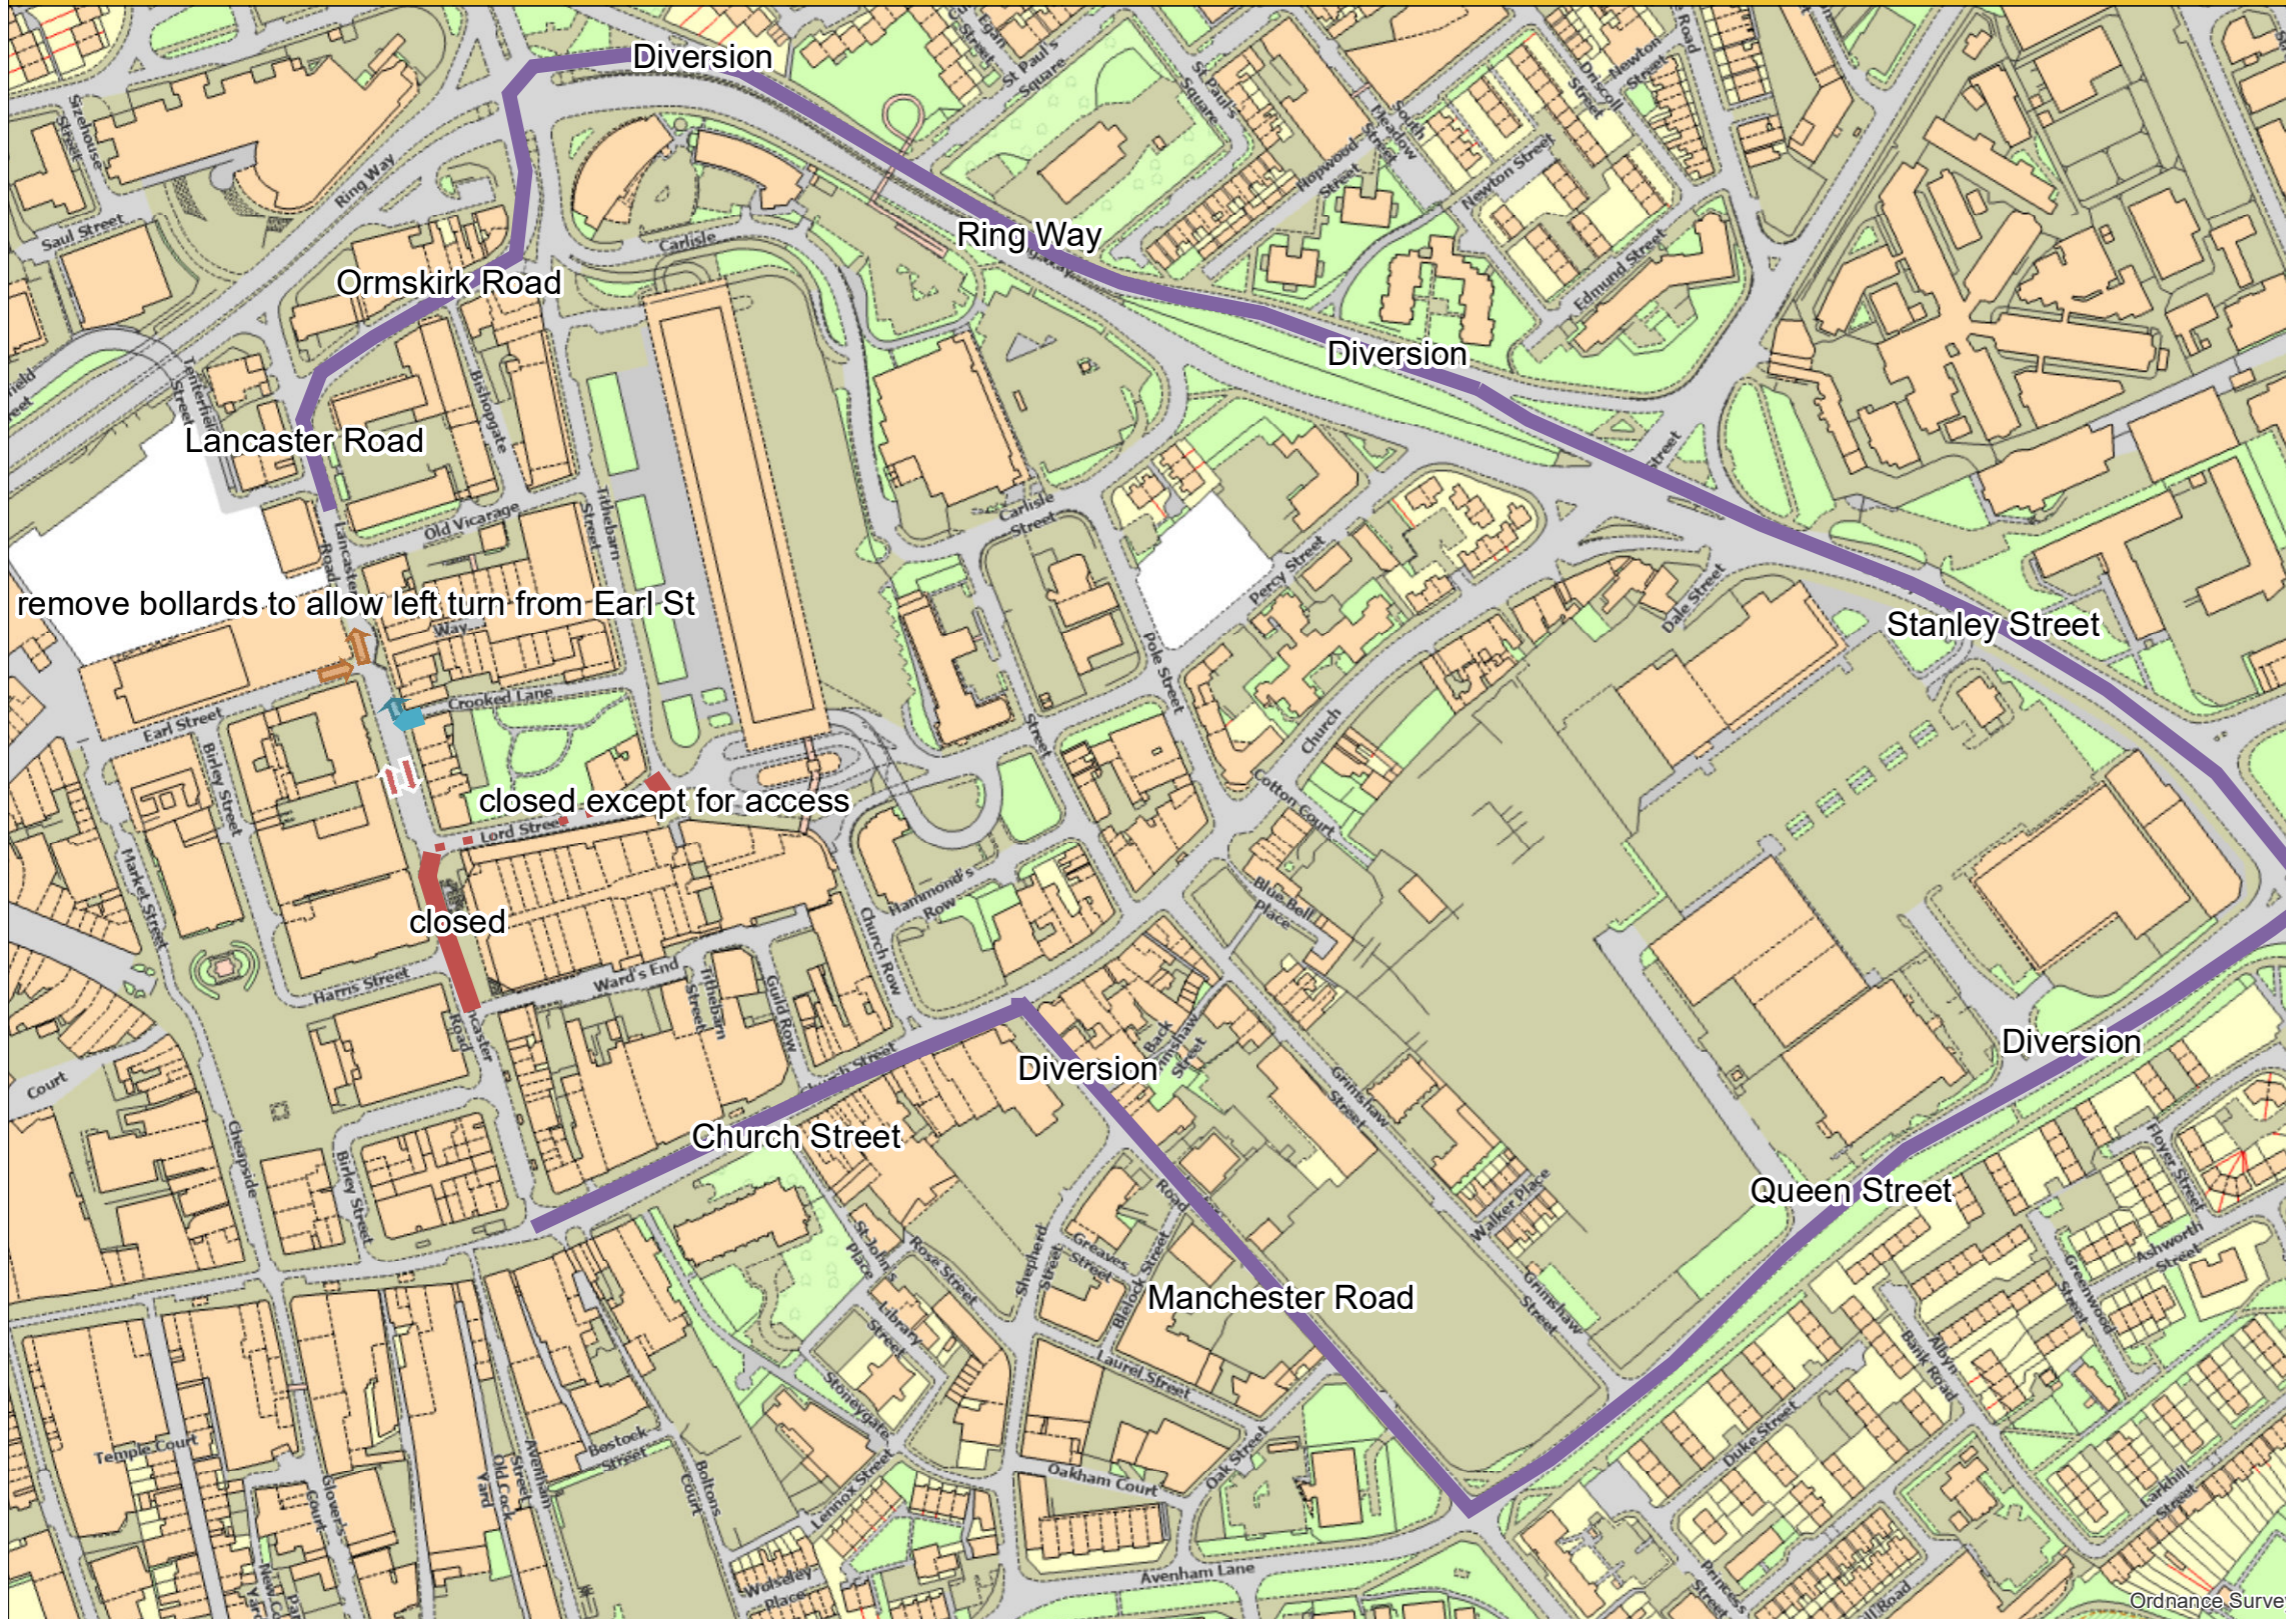

# Lancashire Encounter Closure in front of the Guild Hall

Author:

Date Created: 17/08/2023

Map Scale: 1:3,100  
Map Centre: 354,370 429,521