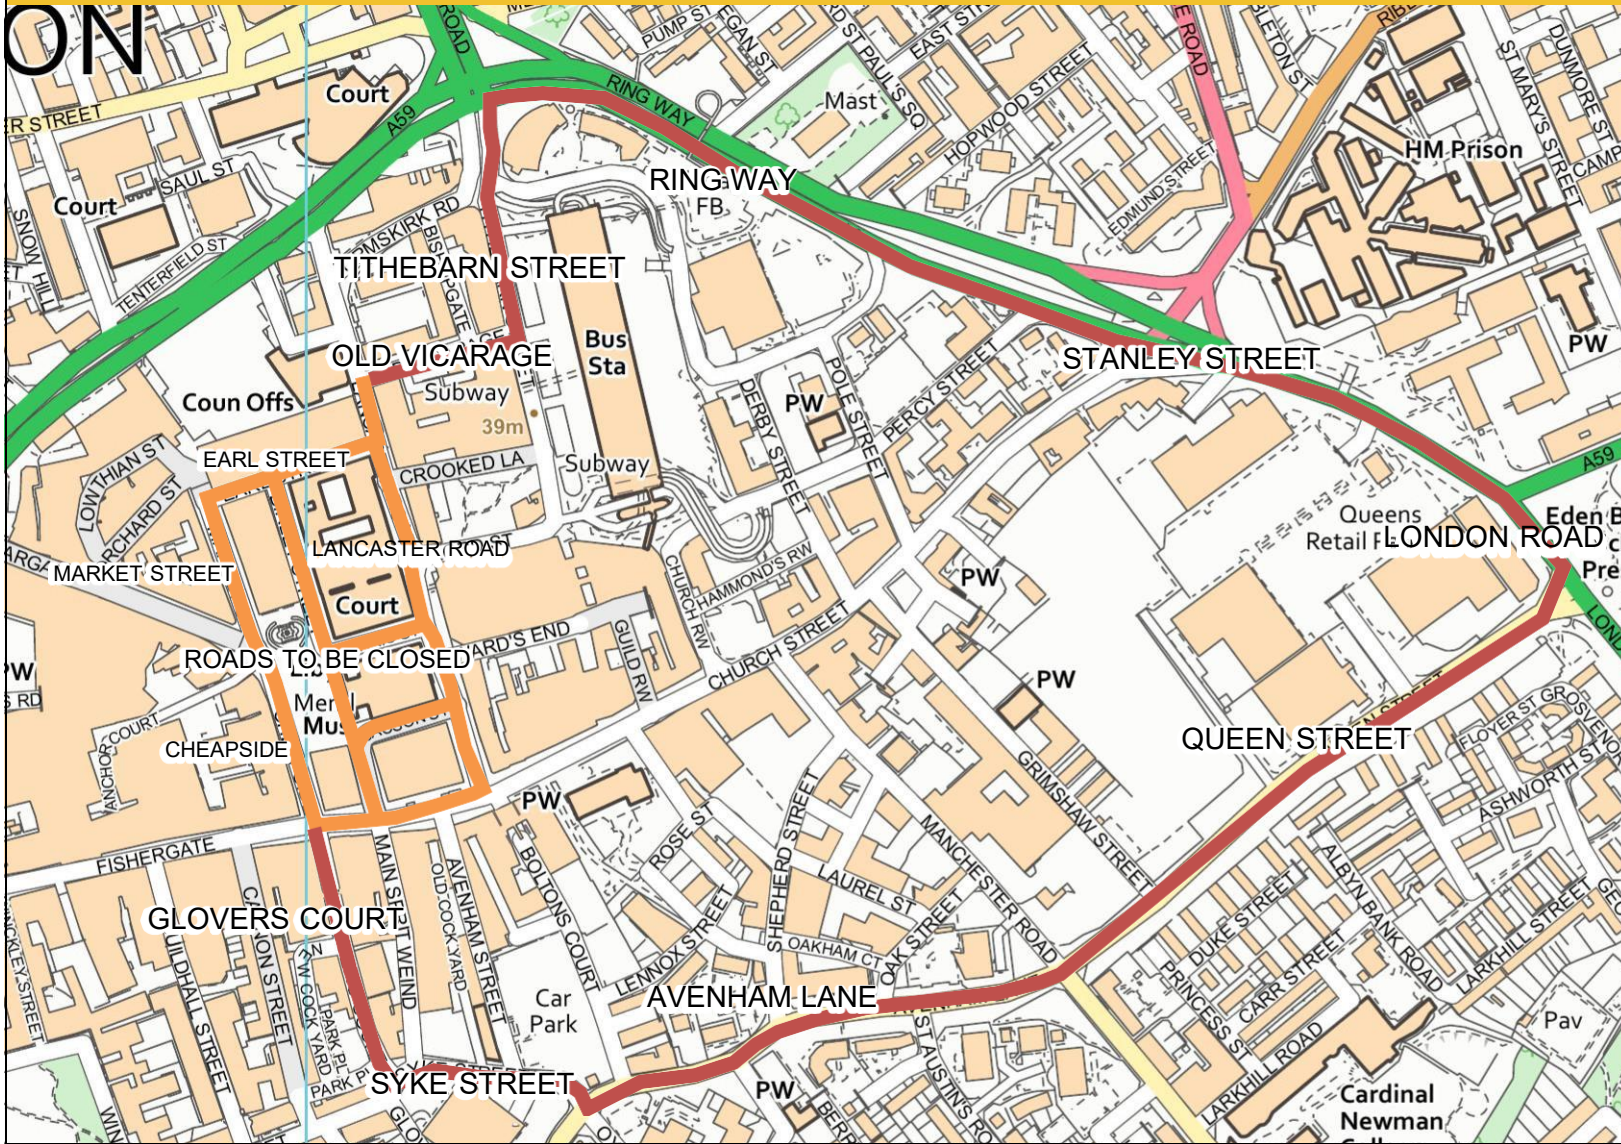

BATTLE OF BRITAIN ANNIVERSARY PRESTON CITY CENTRE

Author:

Map Scale: 1:5,000
Map Centre: 354,338 429,496