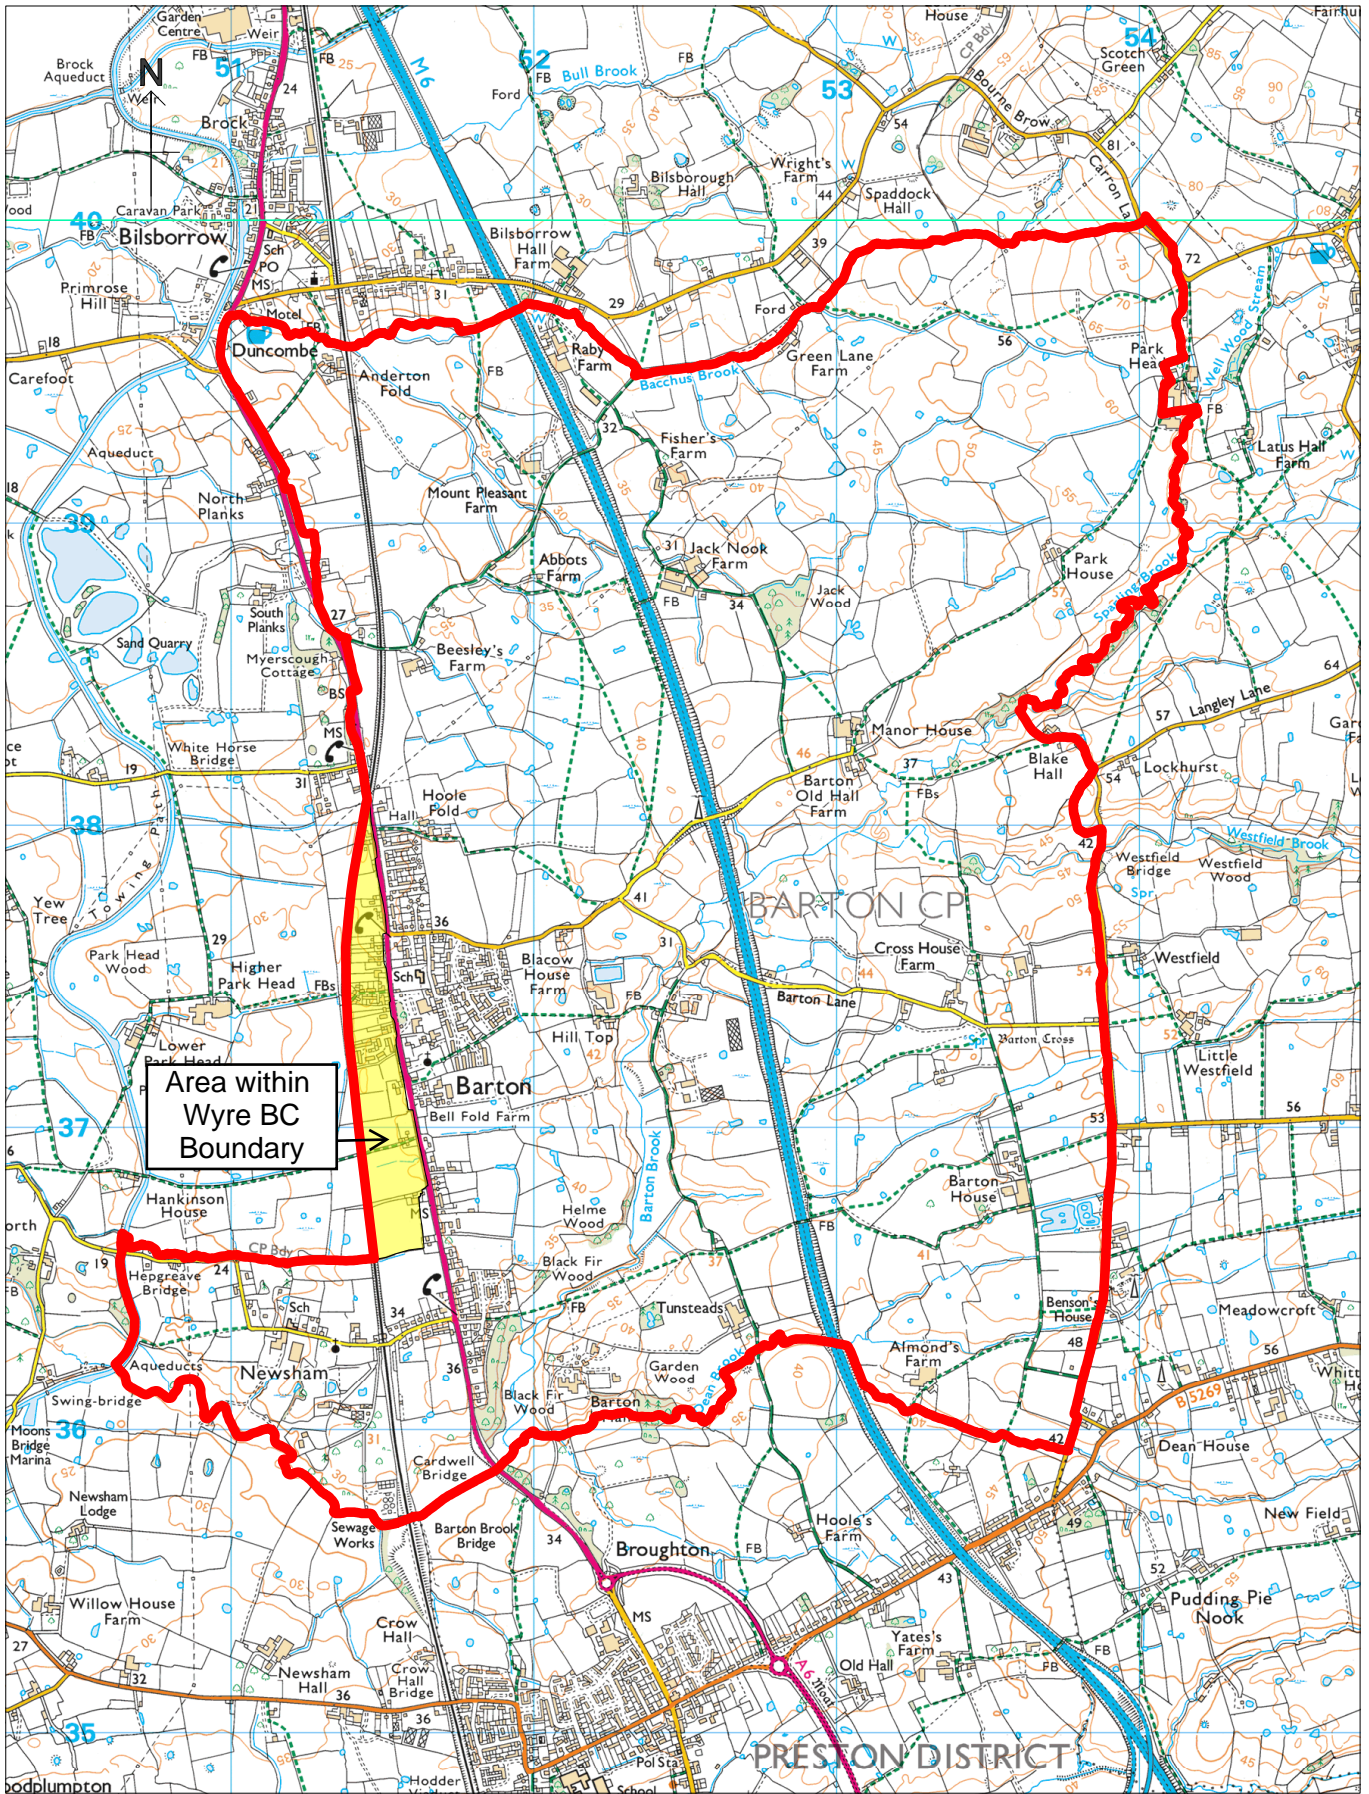

# Barton Neighbourhood Plan Boundary

**Preston**  
City Council

Town Hall  
Lancaster Road  
Preston PR1 2RL

©Crown copyright and database rights.  
Ordnance Survey Licence Number 100022151.