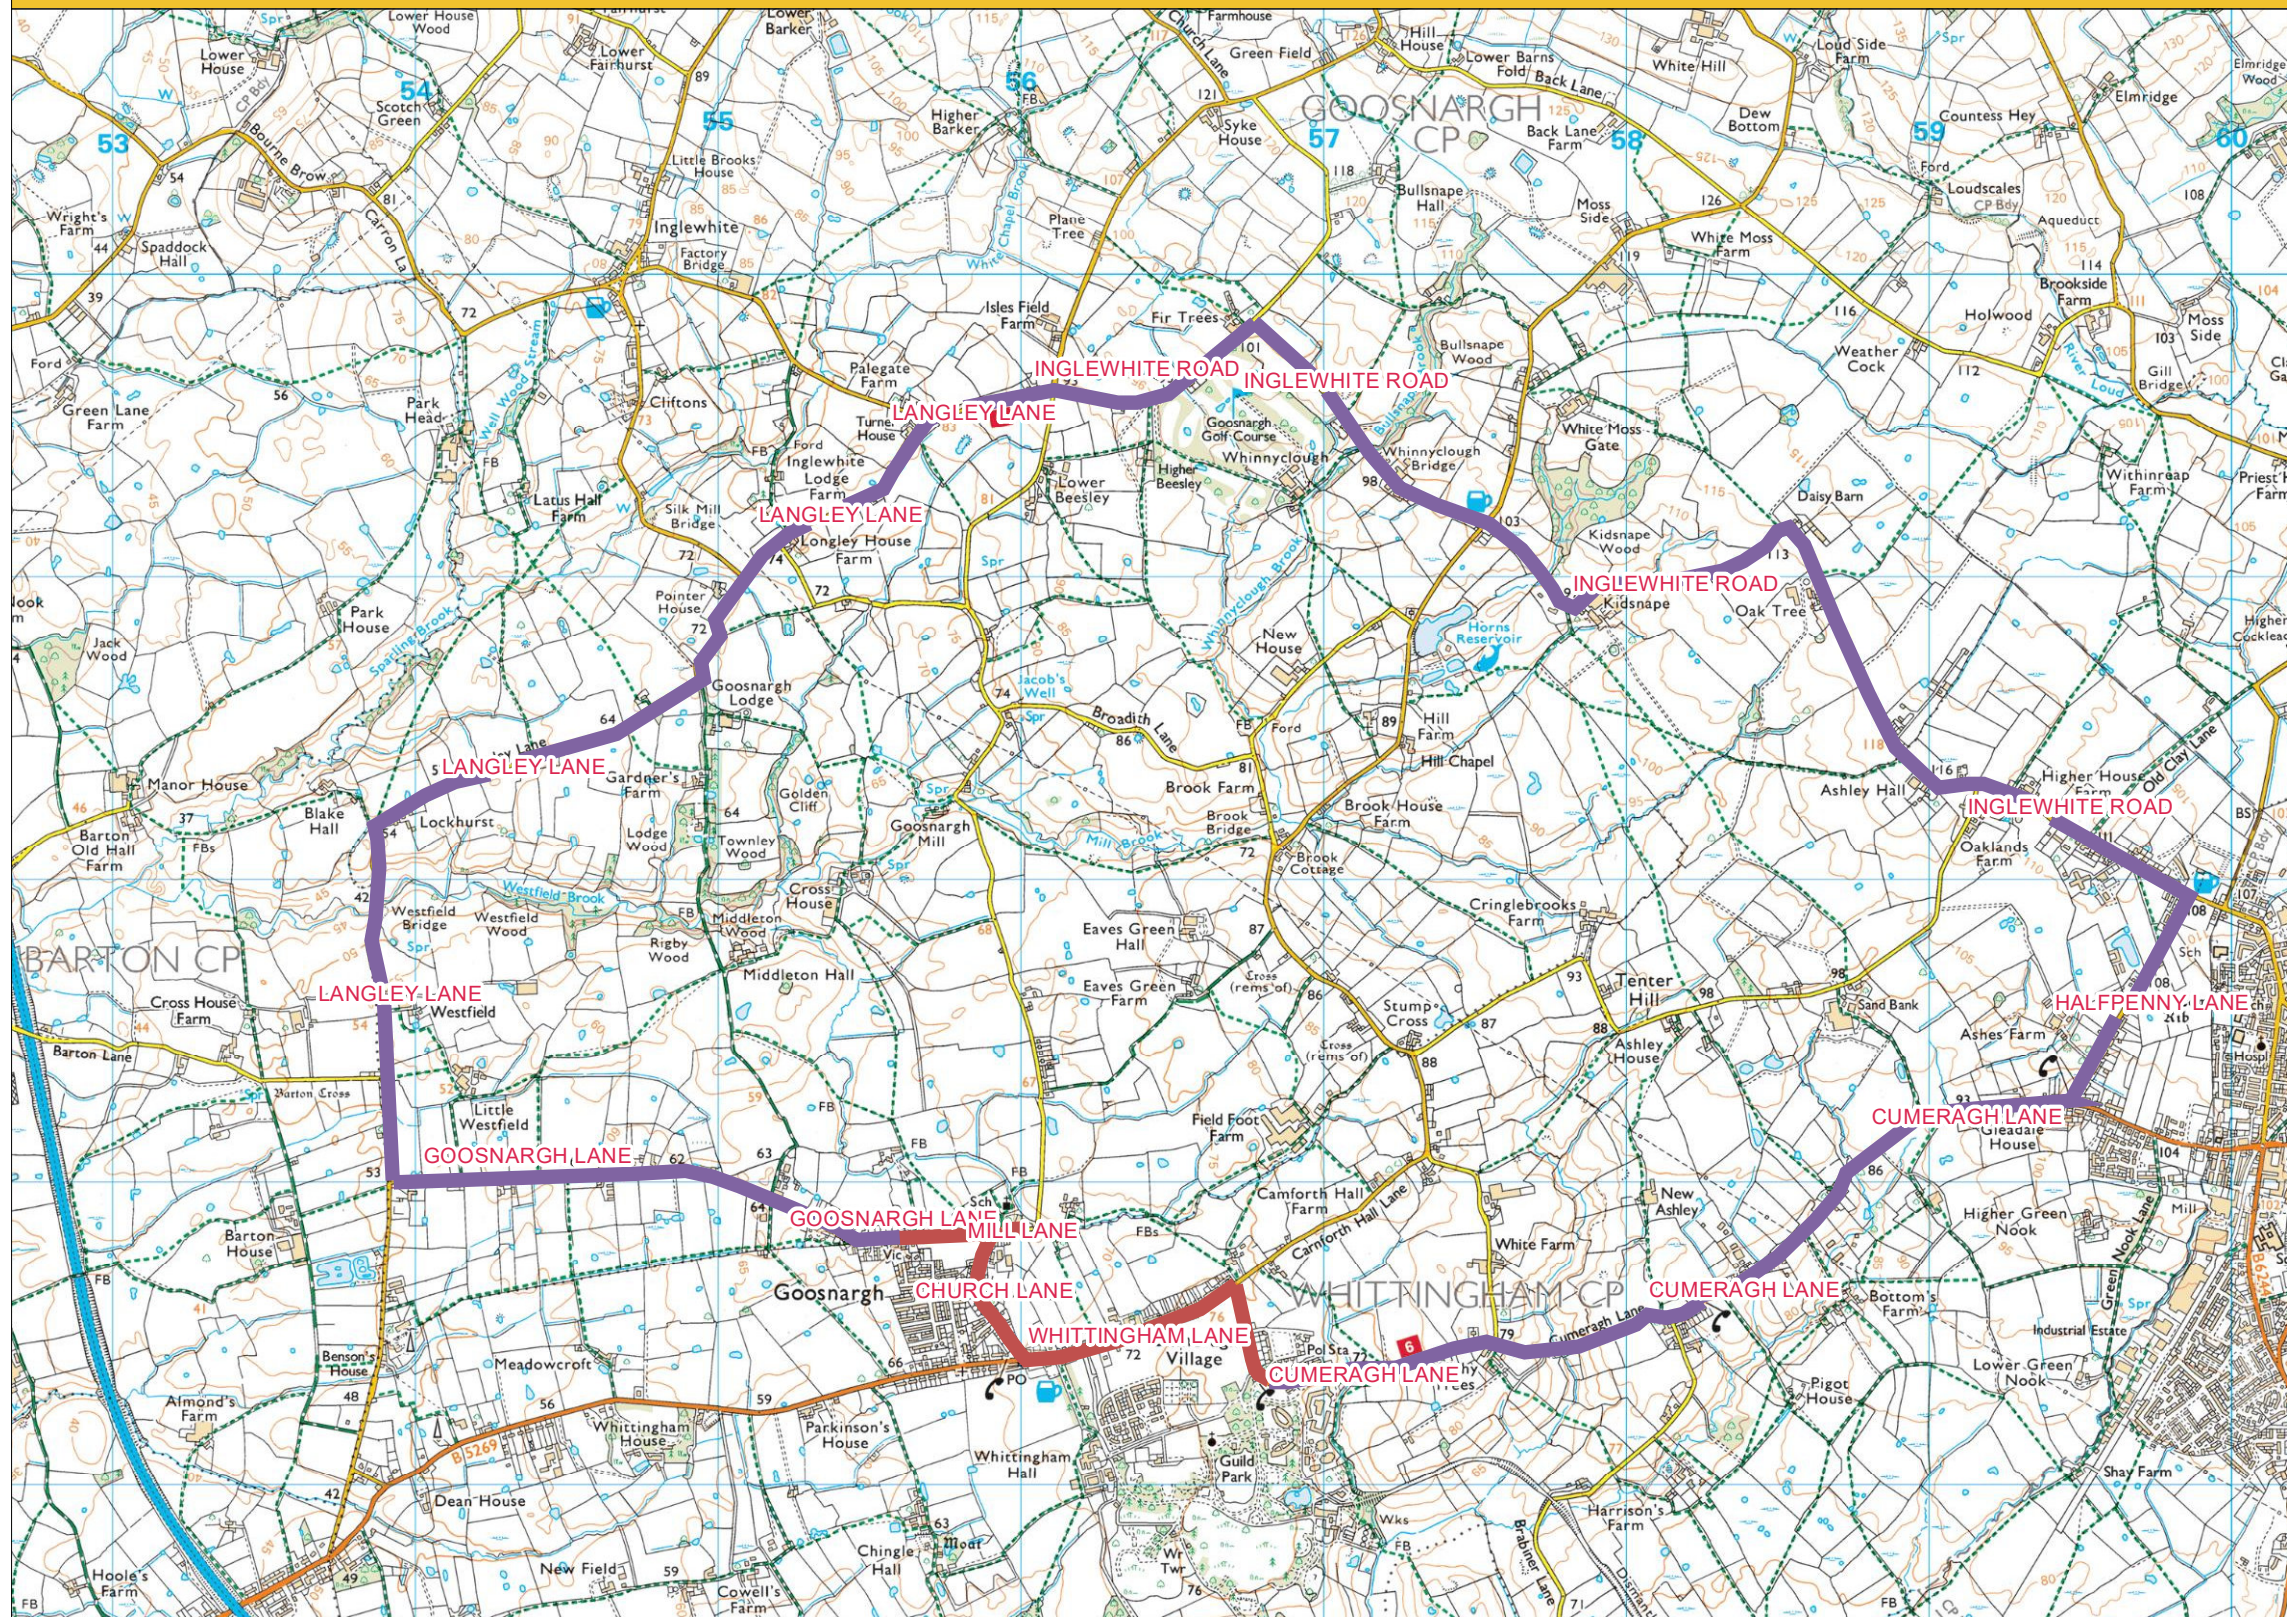

Goosnargh/Whittingham Processional Route and Diversion

Author:

Date Created: 04/01/2022

Map Scale: 1:25,000
Map Centre: 356,465 438,210