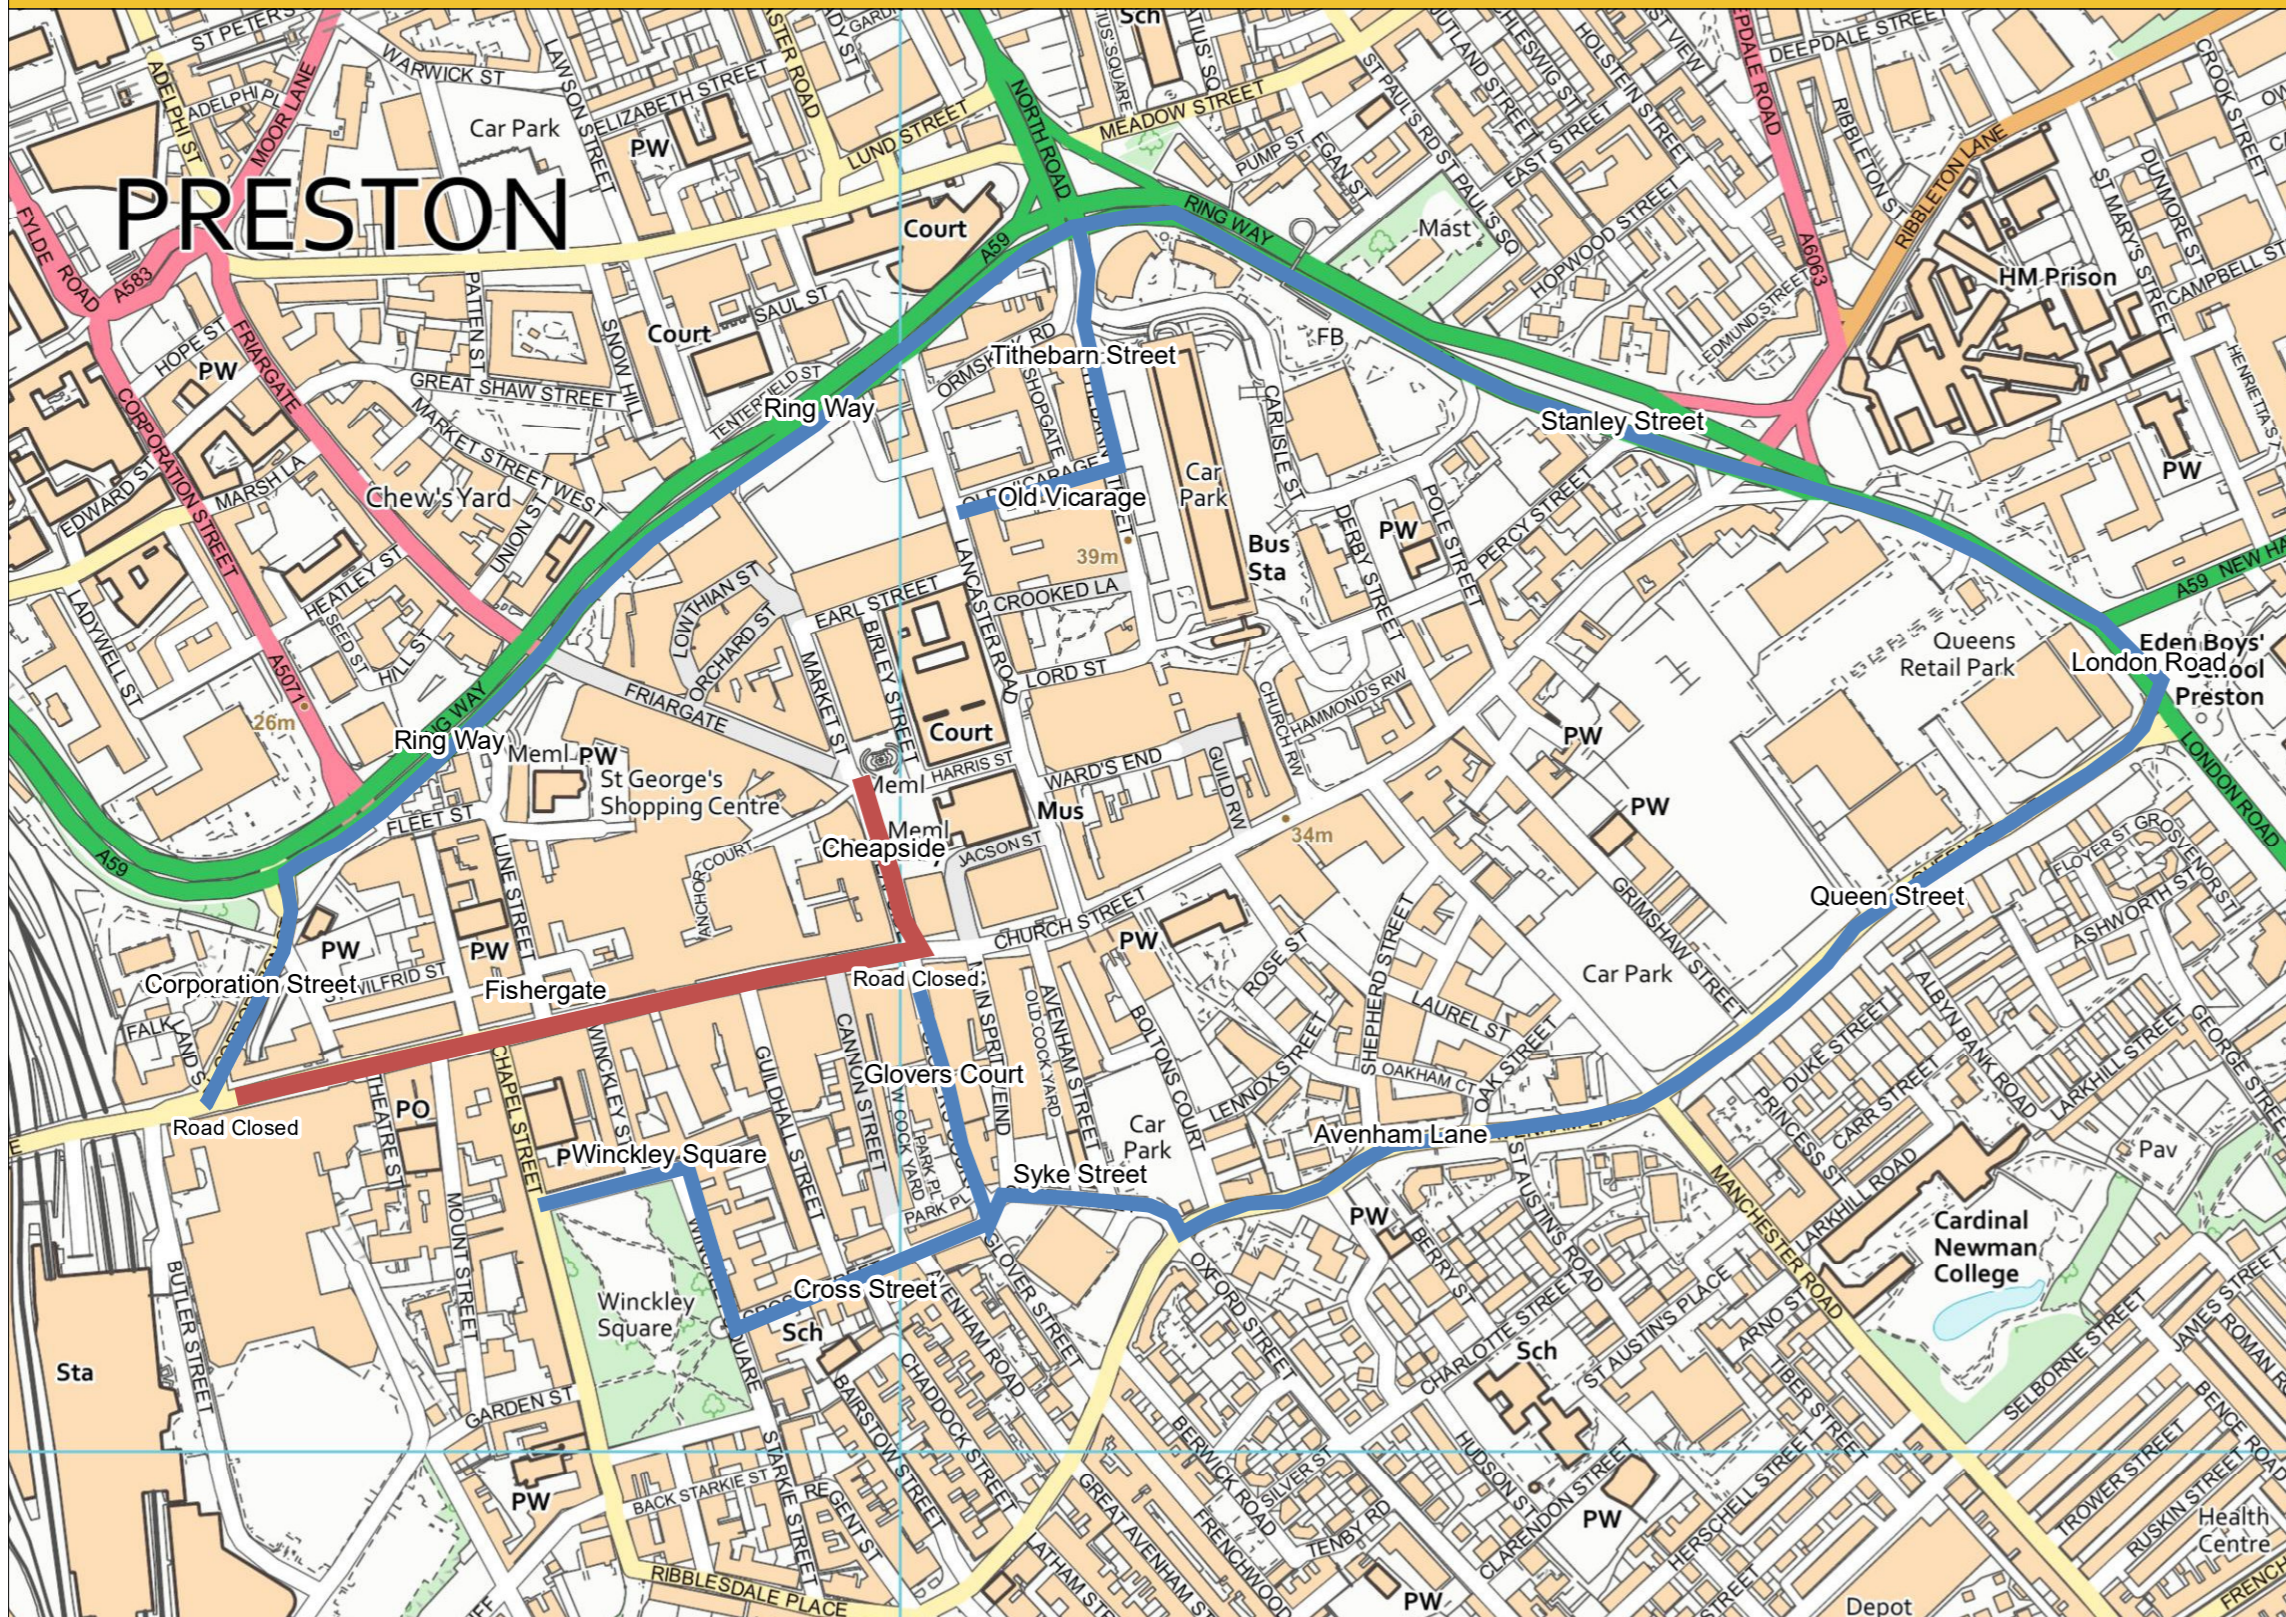

# Procession of Witness (Route in red, diversions in blue)

Author:

Date Created: 21/03/2023

Map Scale: 1:5,000  
Map Centre: 354,172 429,420