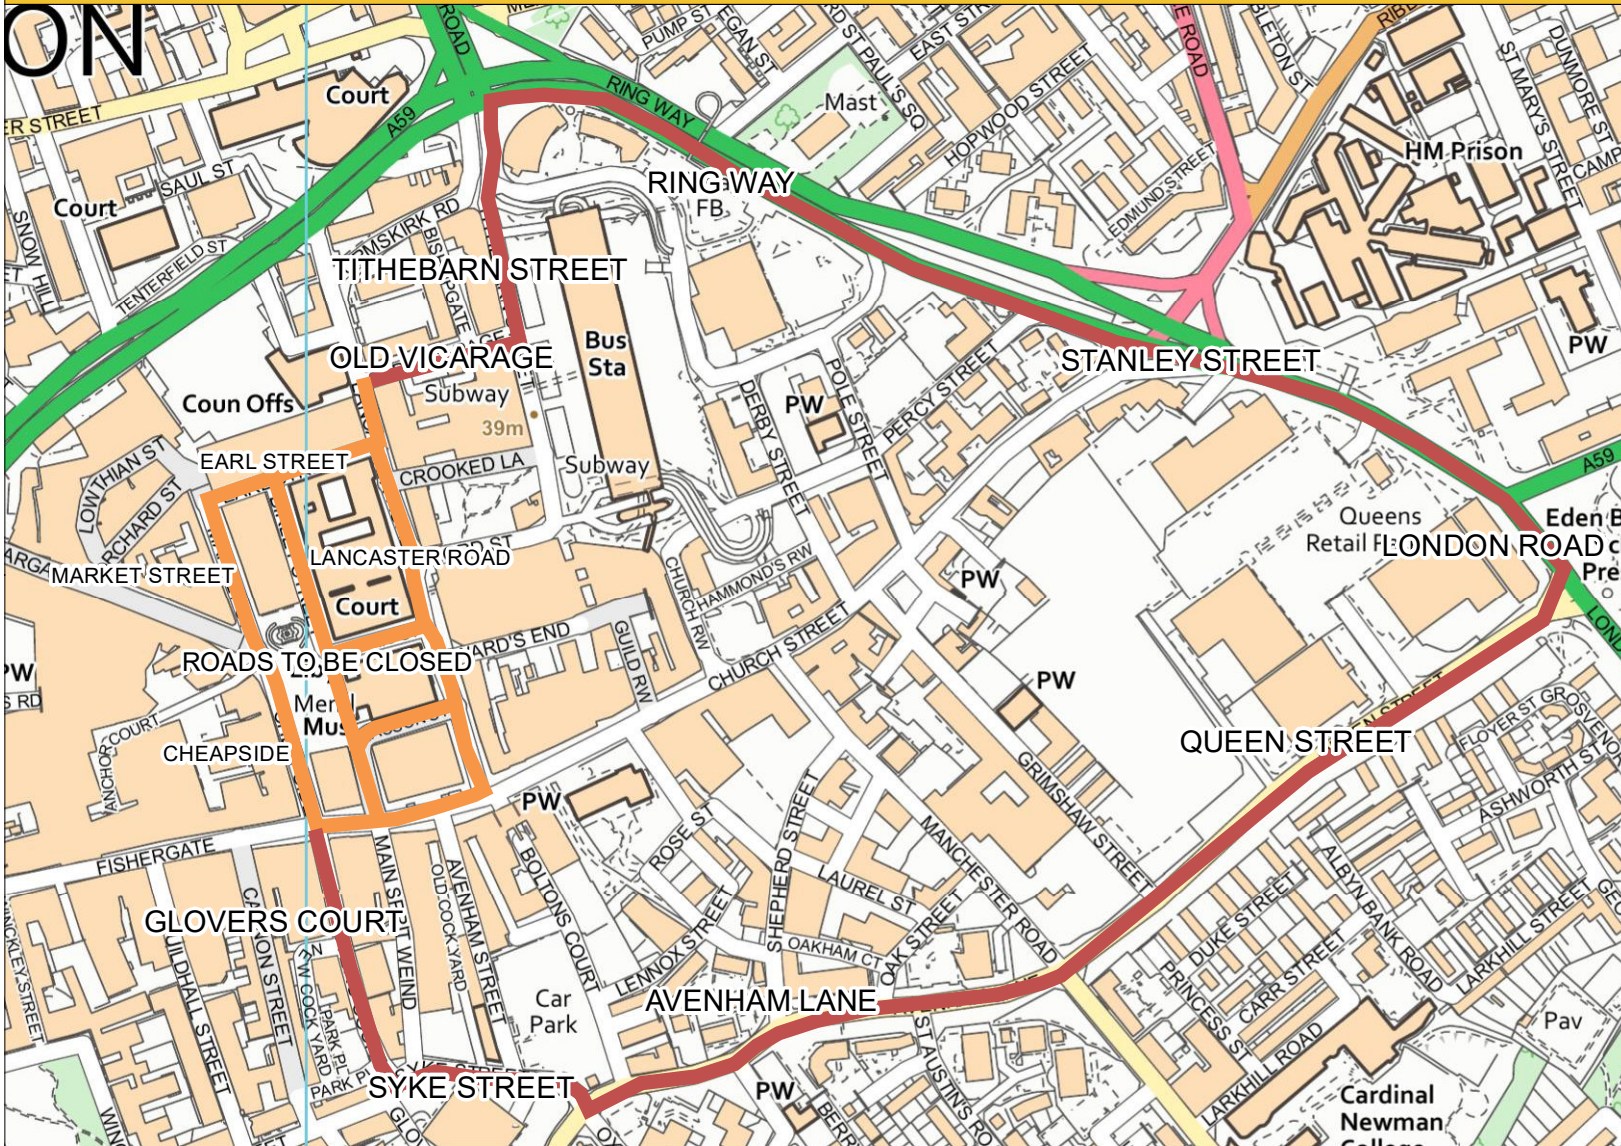

REMEMBRANCE SUNDAY - PRESTON CITY CENTRE

Author:

Date Created: 15/10/2021

Map Scale: 1:5,000
Map Centre: 354,338 429,496