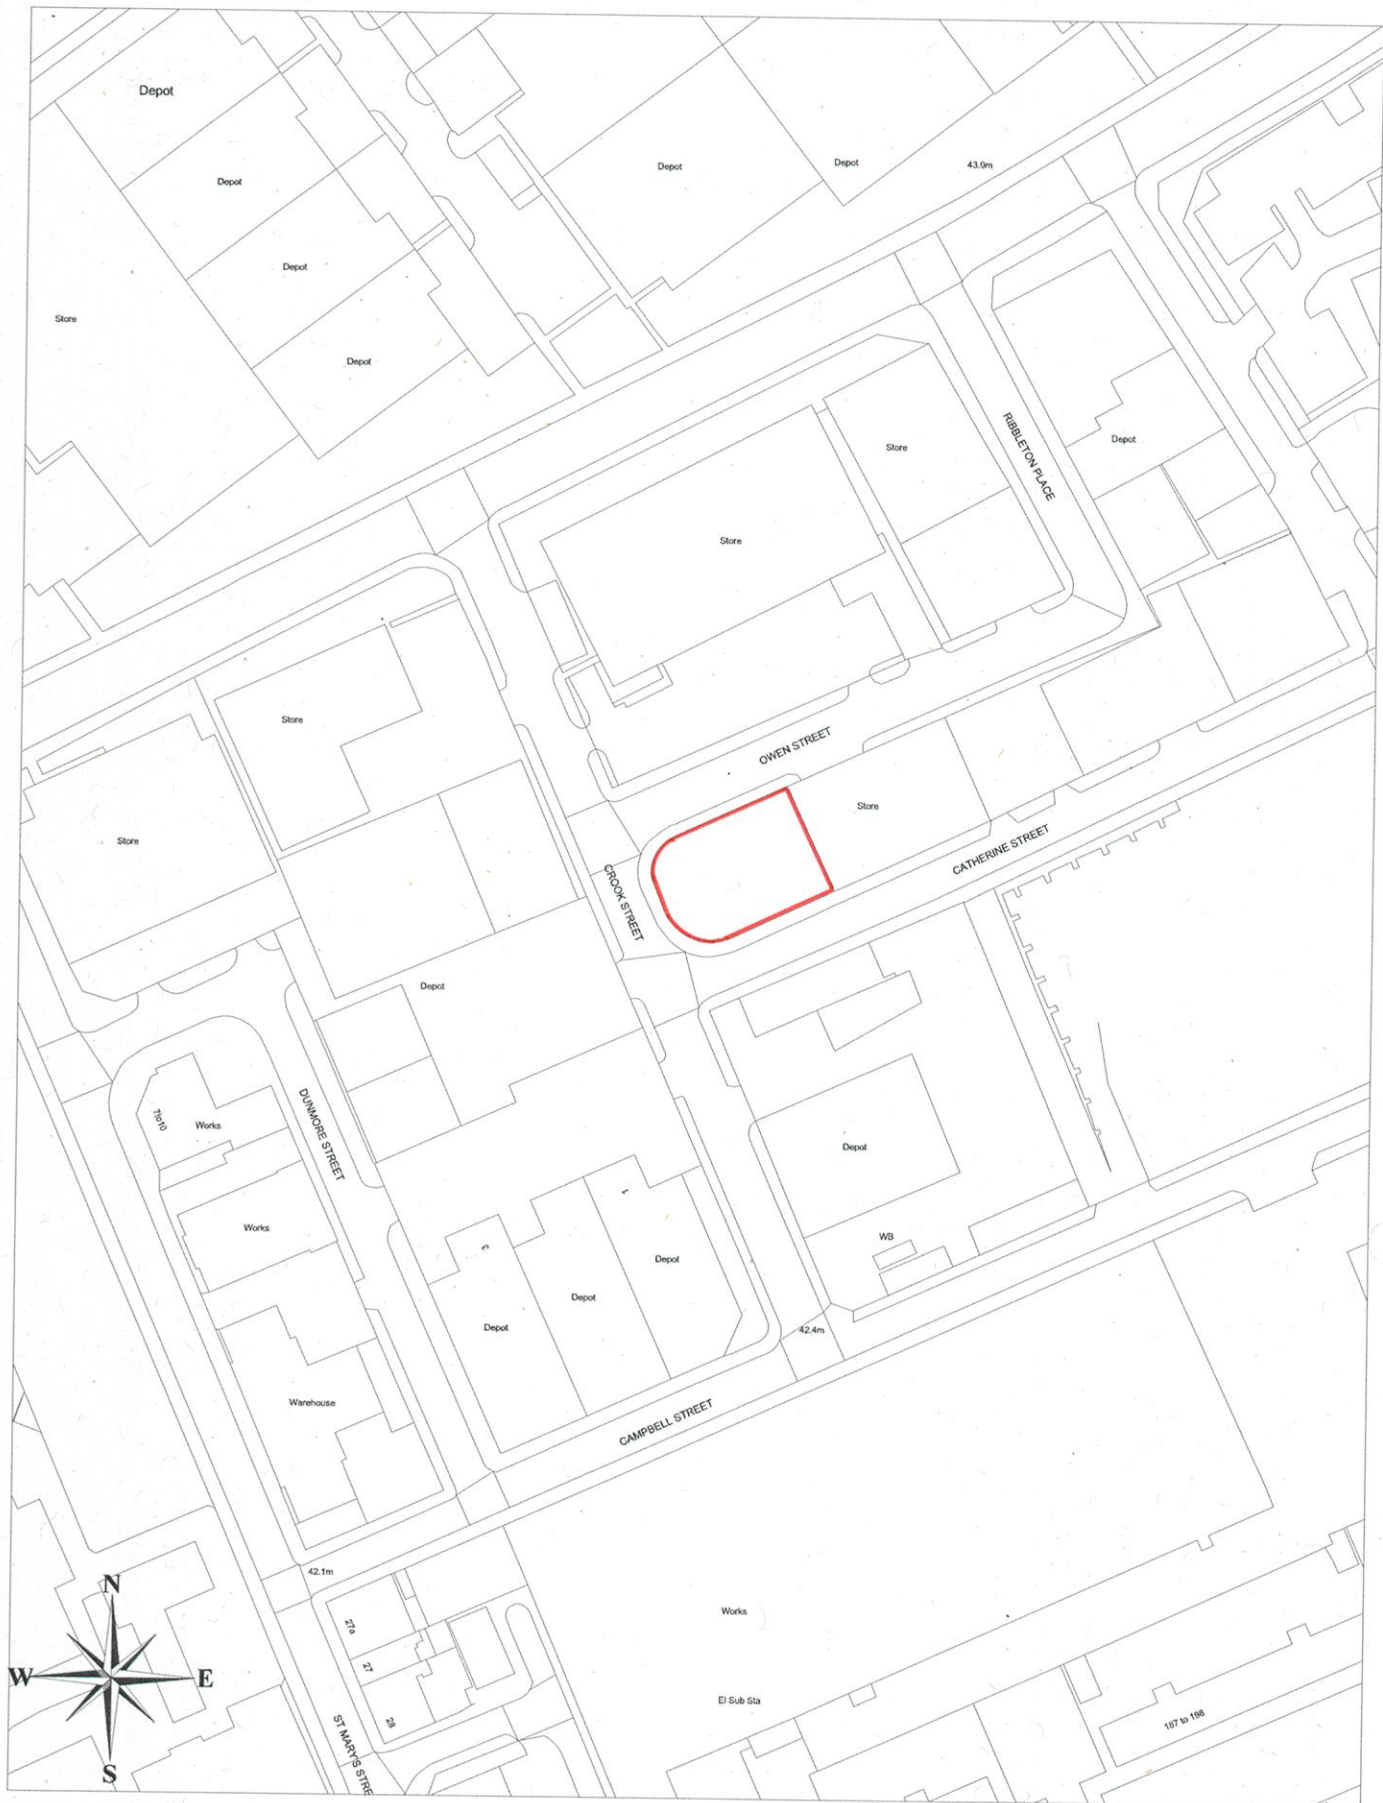

# Preston

Reproduced from the Ordnance Survey  
 mapping with Stationery Office ©  
 Crown Copyright Reserved.  
 Unauthorised reproduction infringes and  
 may lead to prosecution or civil proceedings.  
 Crown copyright Preston City Council.  
 Licence No. 100022151 (2010)

 <b>Property Services</b>	<b>Title</b> Land At Owen Street/ Crook Street, Preston	<b>Date</b> 20/05/2011
	<b>Scale</b> 1:1250	<b>Drawing No</b> 17558 Printed by F.Howard