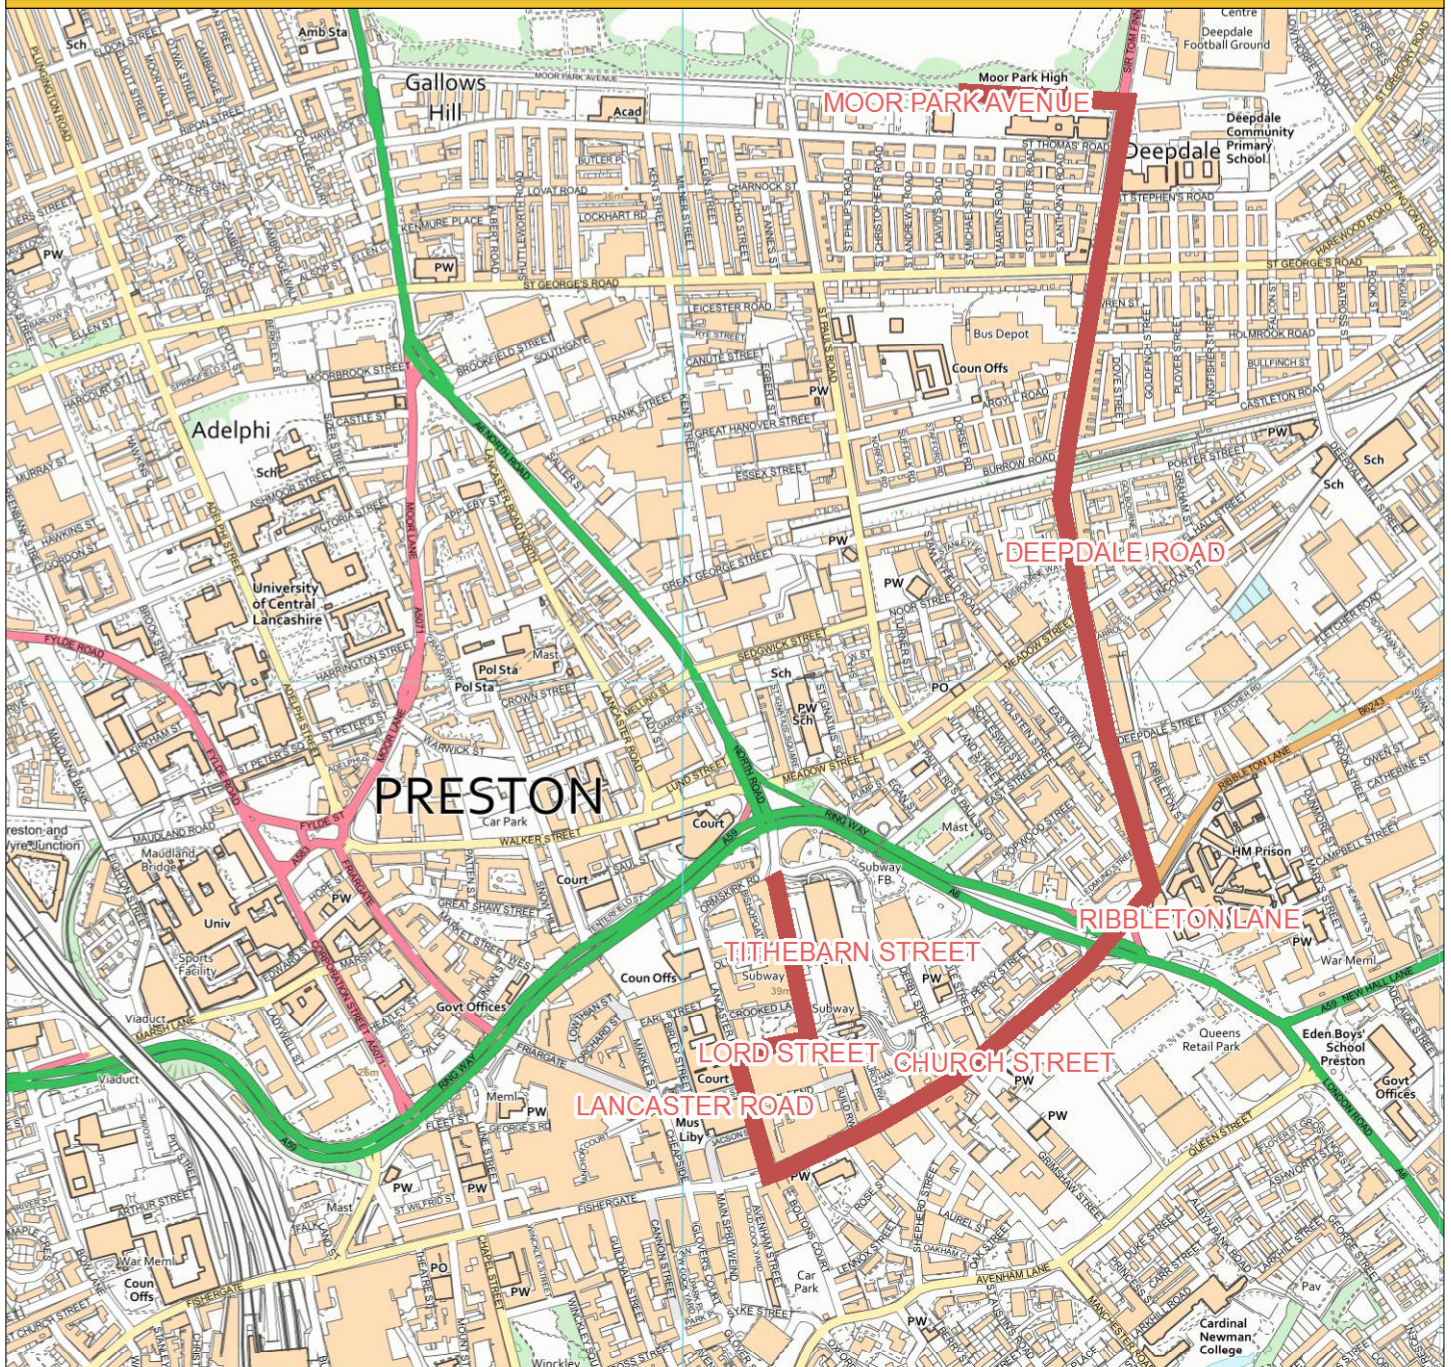

Lancashire Map

Author:

Date Created: 23/09/2021

Map Scale: 1:10,000
Map Centre: 354,056 429,991