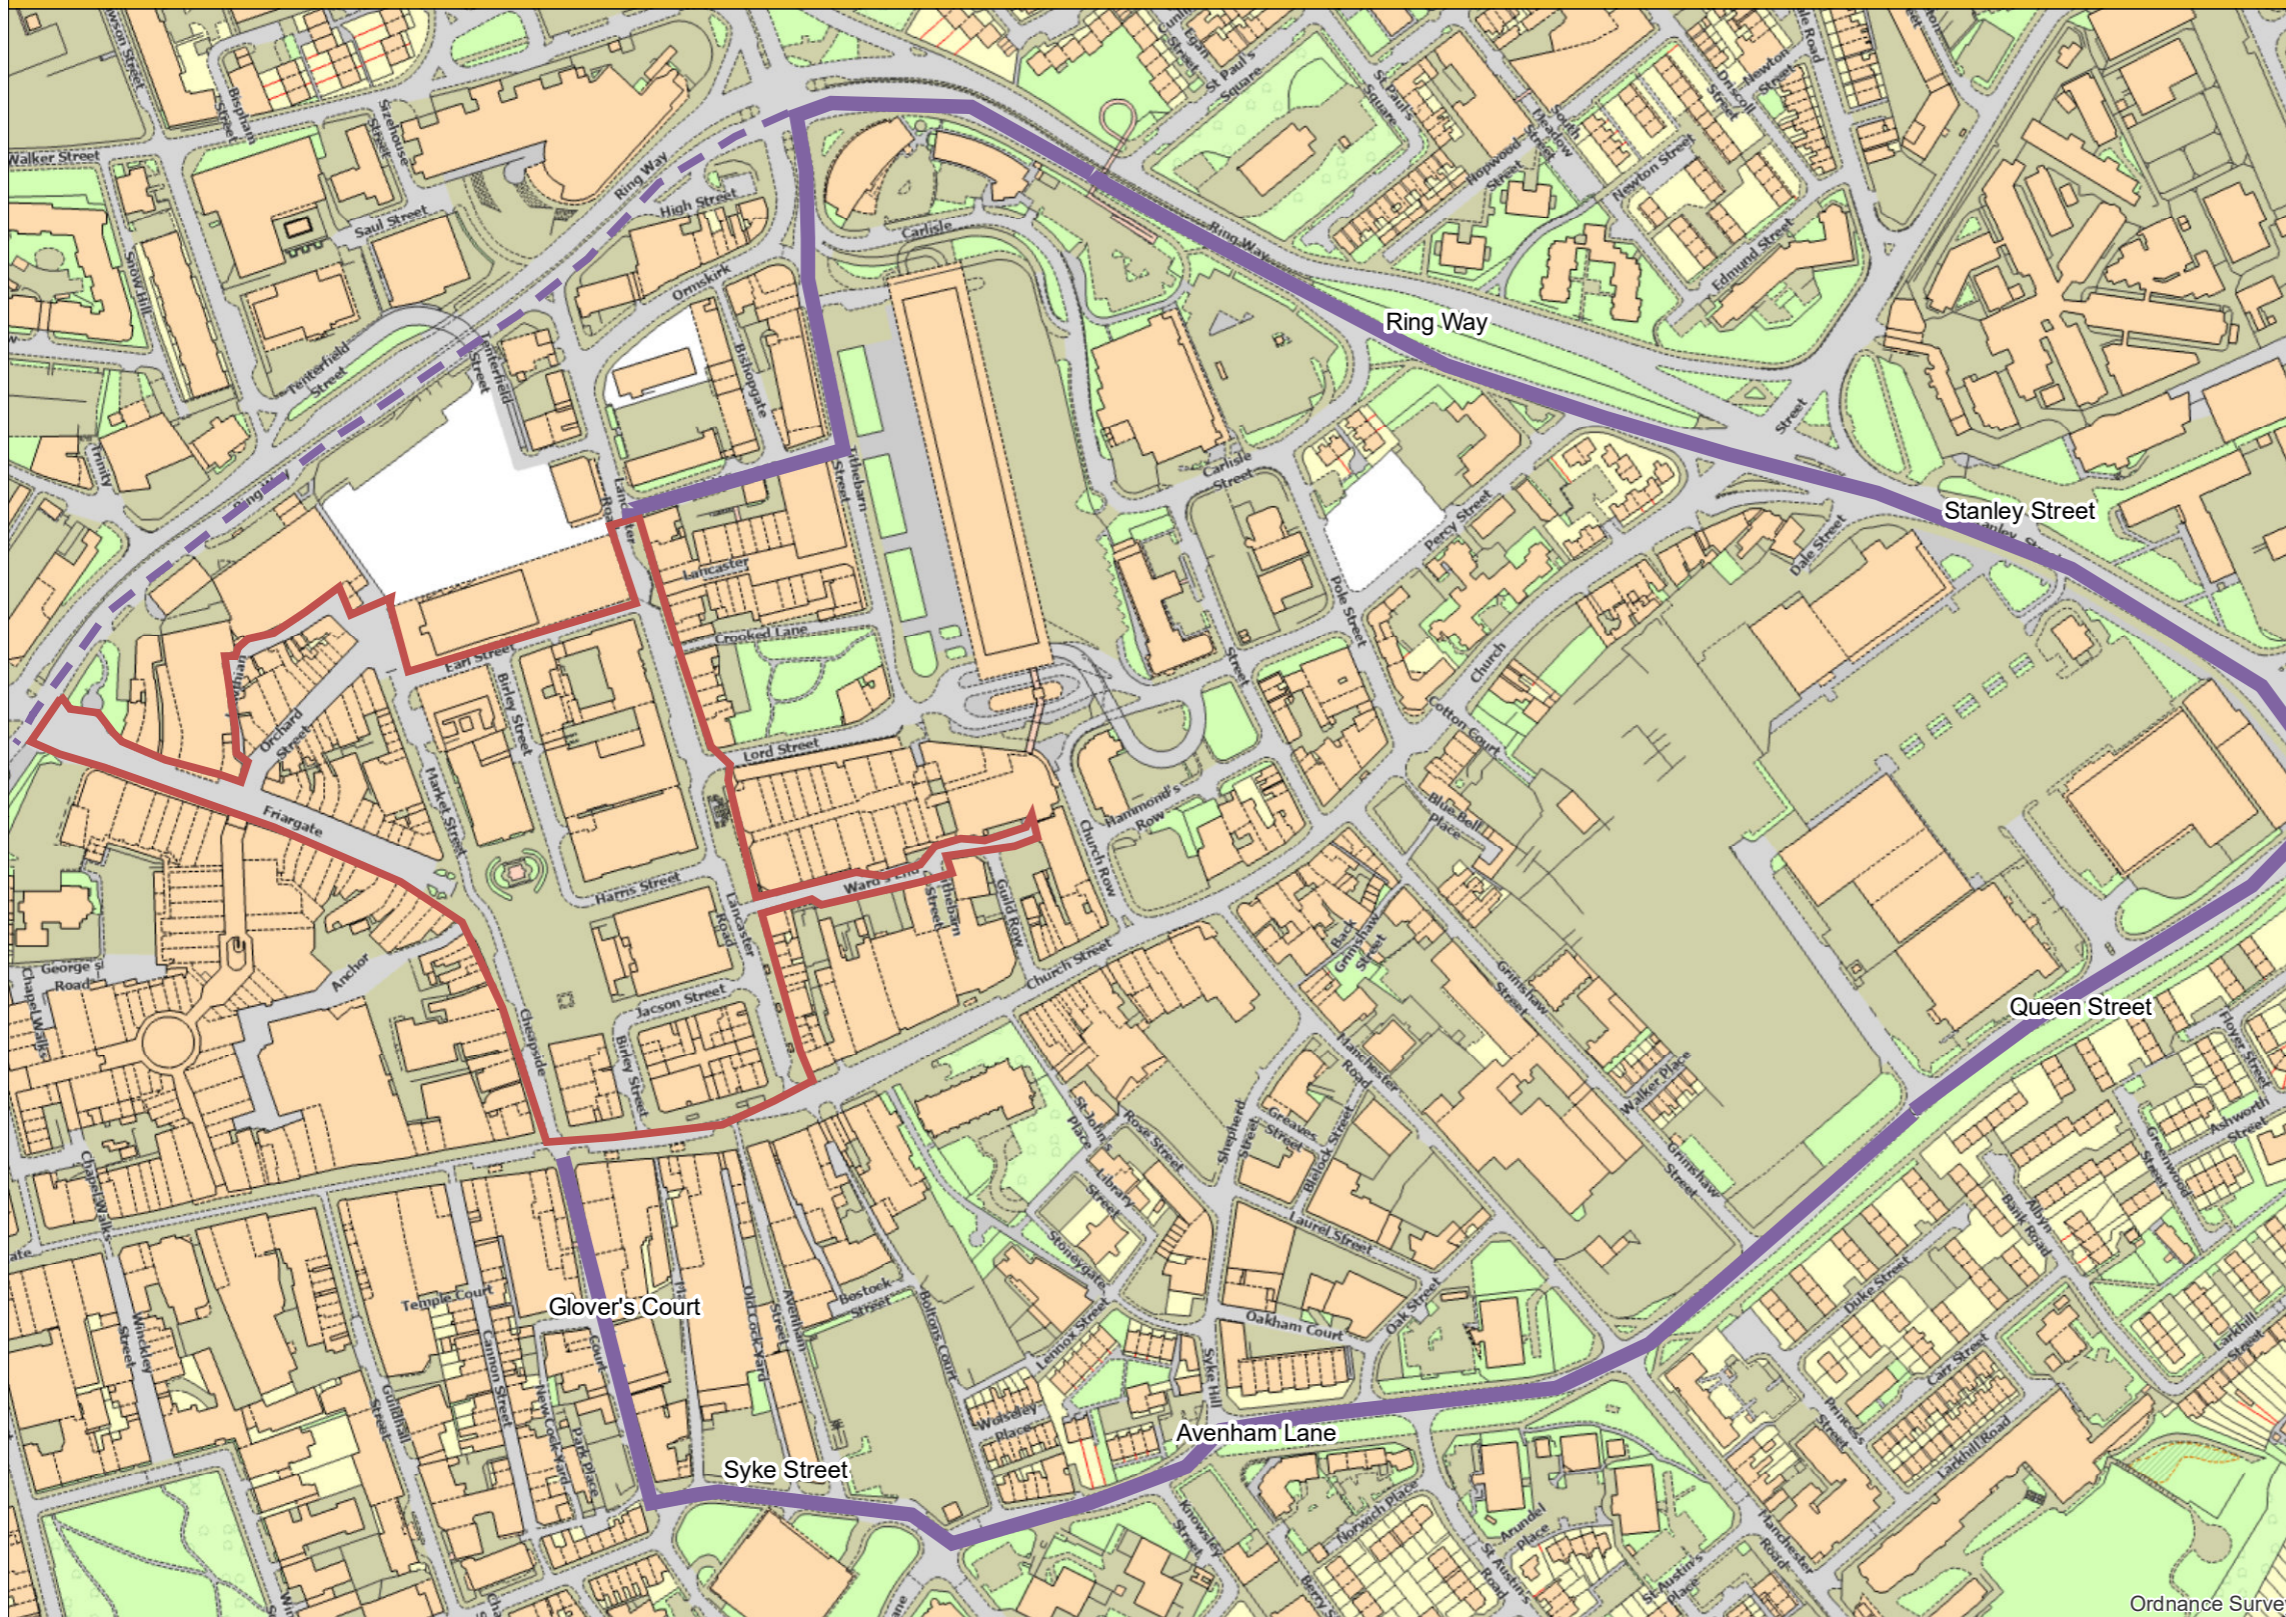

# Civic Proclamation - roads closed within red bounded area

Author:

Date Created: 09/09/2022

© Crown copyright [and database rights] 2021 OS 100023320

Map Scale: 1:3,500  
Map Centre: 354,285 429,484