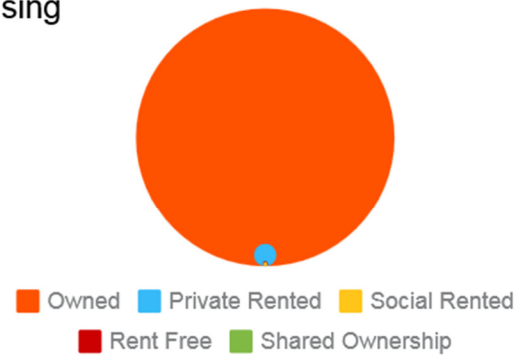

Preston Rural North Ward Infographic

Click on any section to view the full statistical data -

Gender

Race

Age

Housing

Religion

Employment

Disability Living Allowance Claims and Length of Claim

Carers