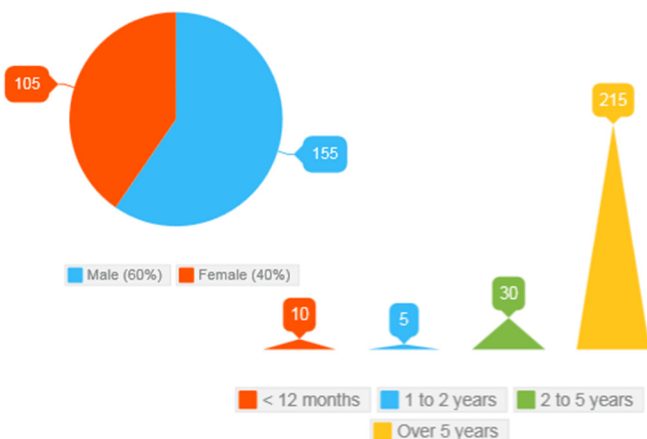

Preston Rural North Ward Infographic

Click on any section to view the full statistical data -

Gender

Race

Age

Housing

Religion

Employment

Disability Living Allowance Claims and Length of Claim

Carers