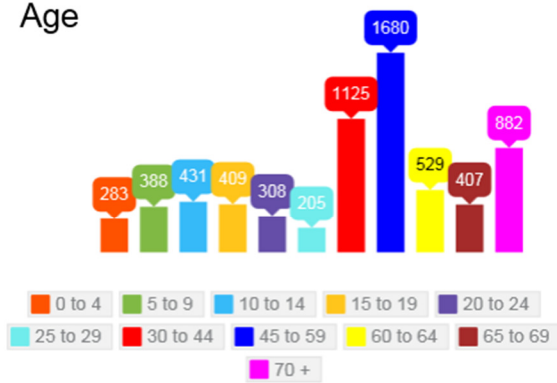

Preston Rural North Ward Infographic

Click on any section to view the full statistical data -

Gender

Race

Age

Housing

Religion

Employment

Disability Living Allowance Claims and Length of Claim

Carers