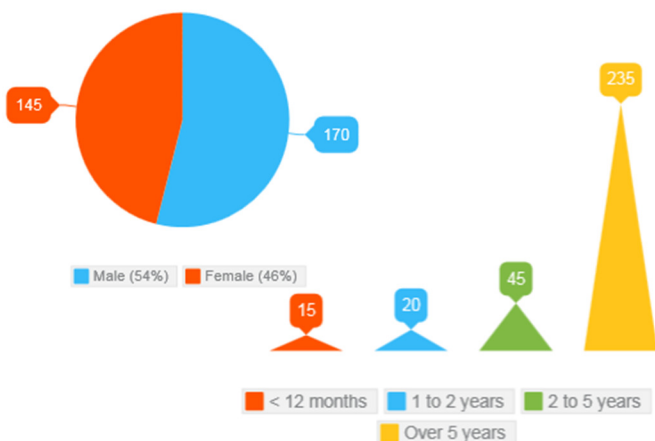

Moor Park Ward Infographic

Click on any section to view the full statistical data -

Gender

Race

Age

Housing

Religion

Employment

Disability Living Allowance Claims and Length of Claim

Carers