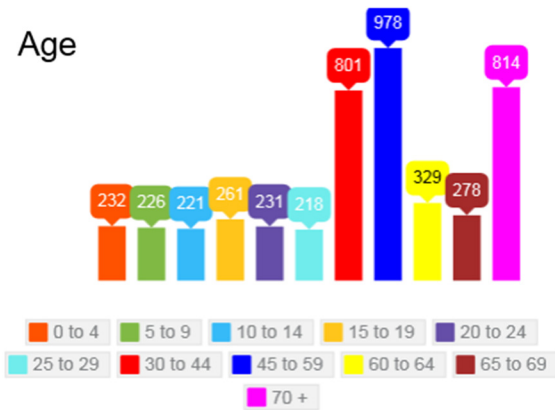

Cadley Ward Infographic

Click on any section to view the full statistical data

Gender

Race

Age

Housing

Religion

Employment

Disability Living Allowance Claims and Length of Claim

Carers