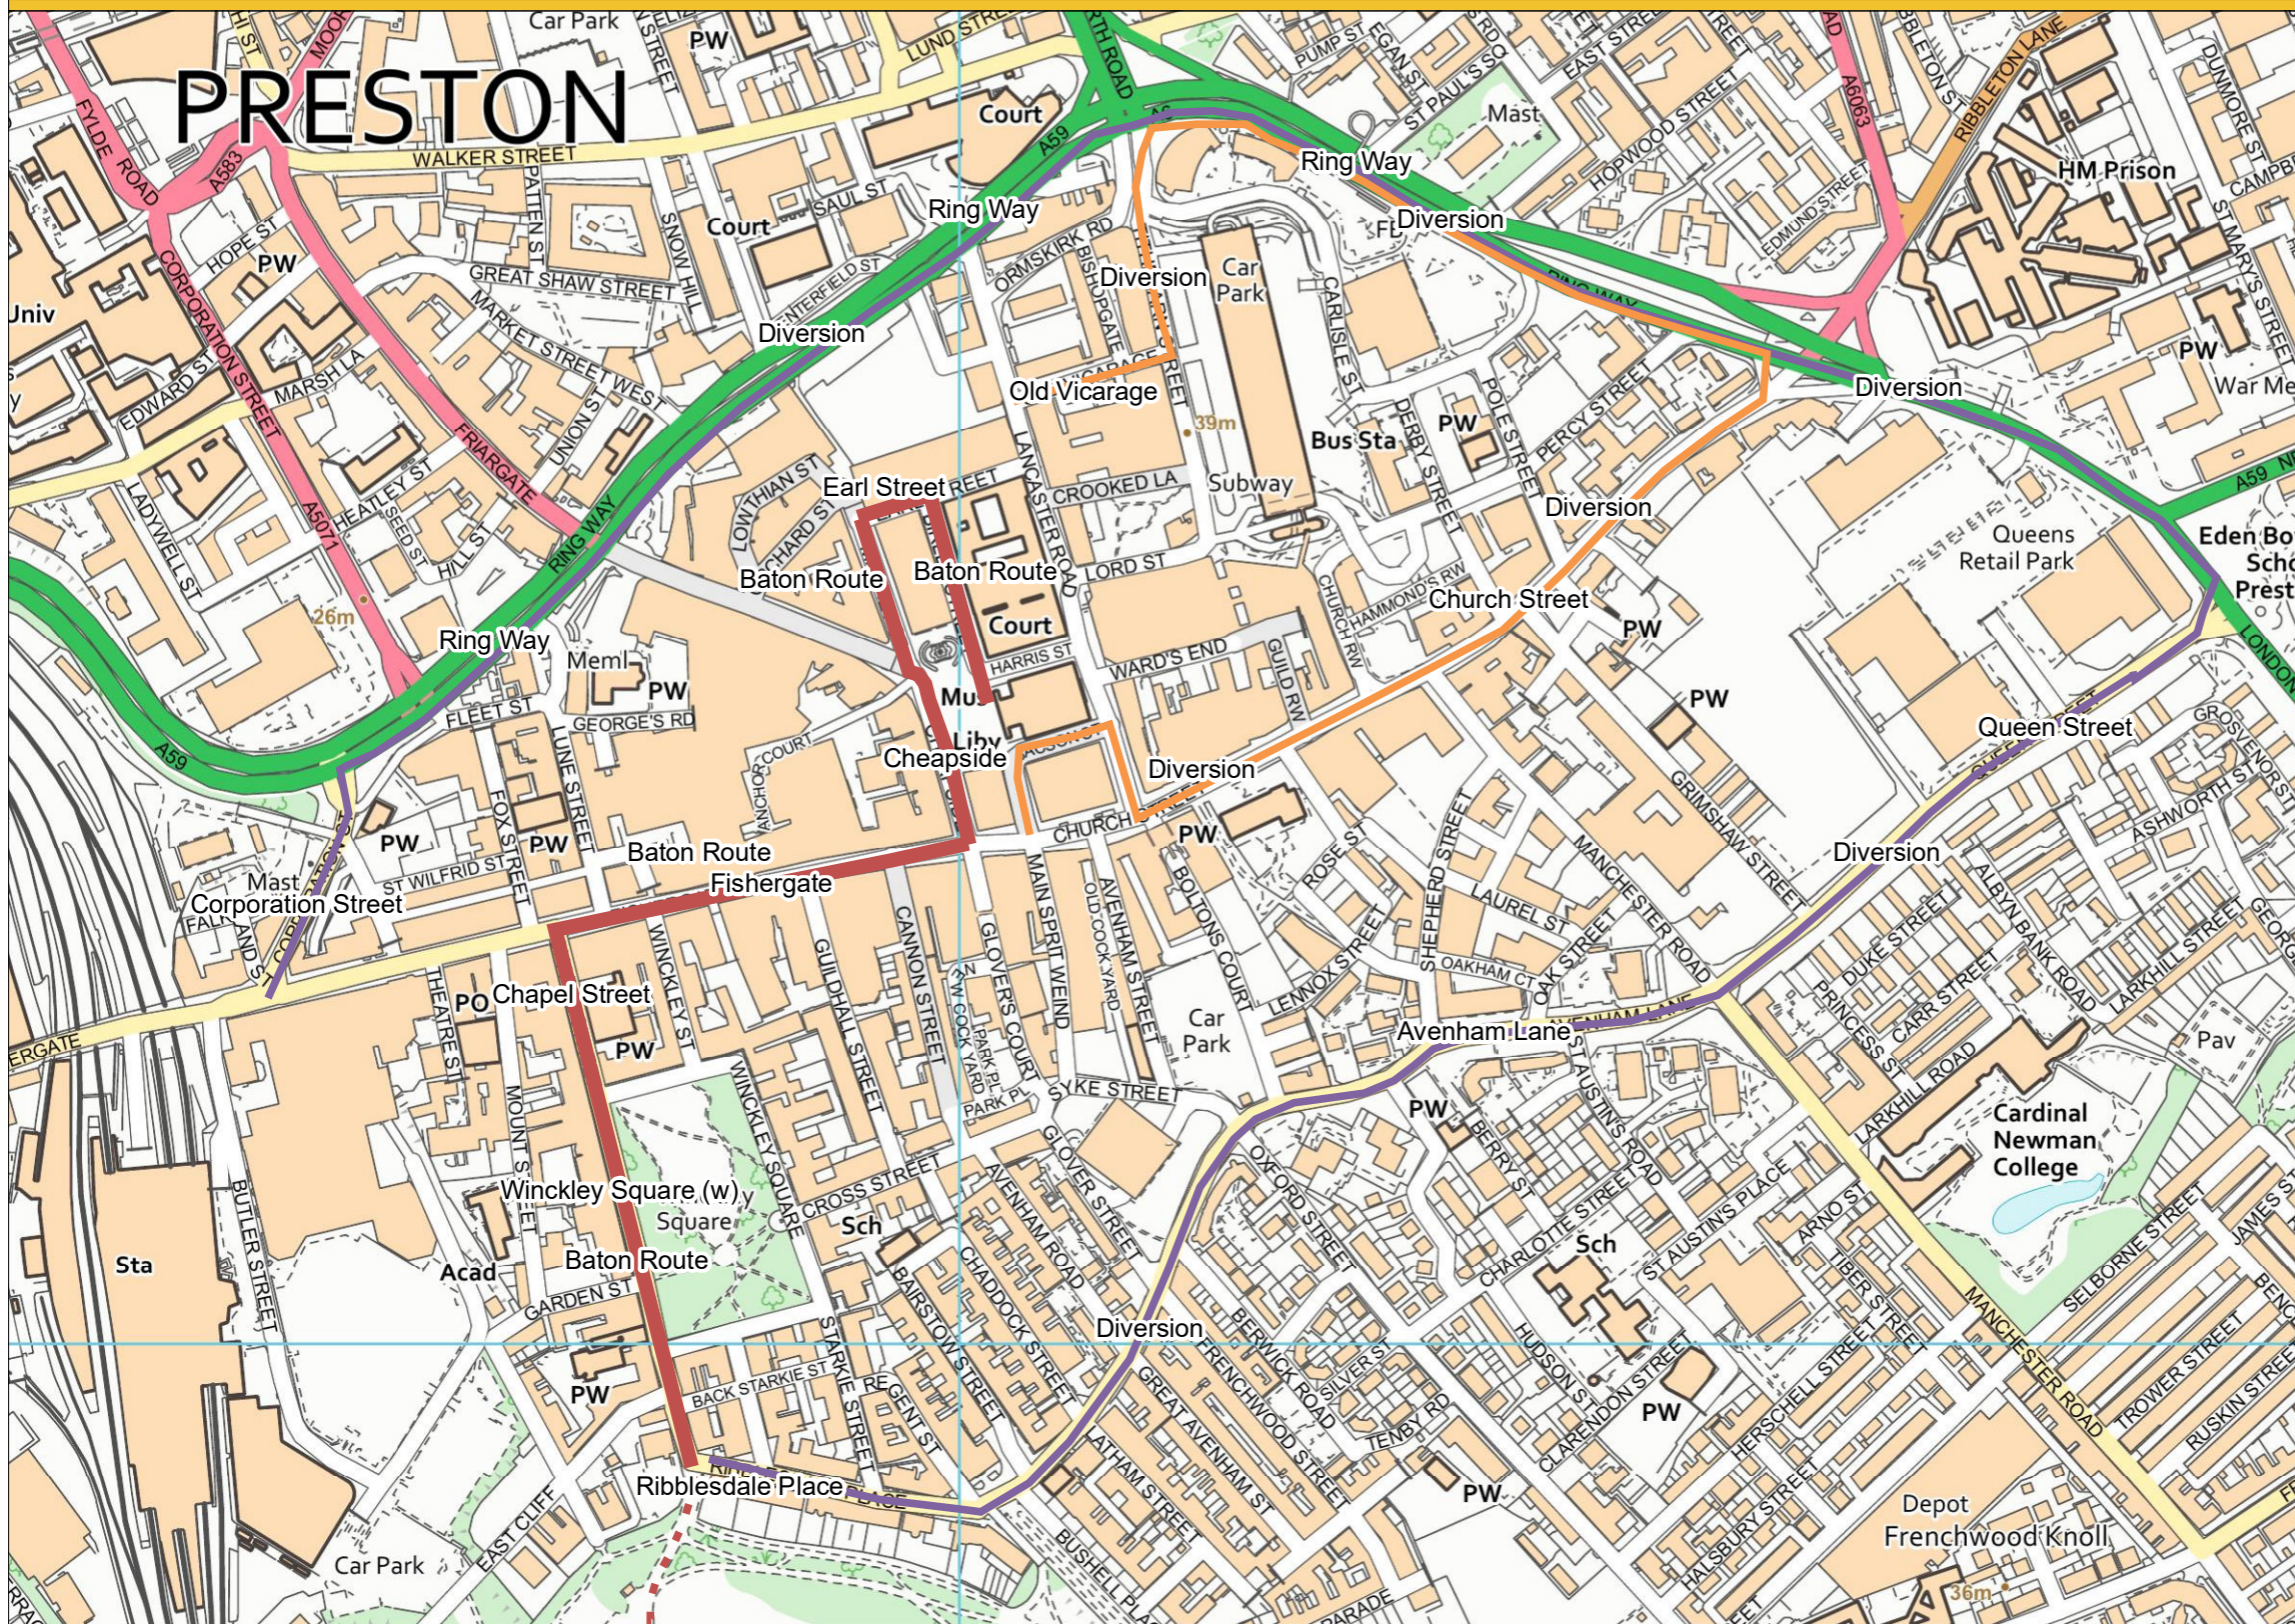

# Common Wealth Baton Relay

Author:

Date Created: 13/06/2022

Map Scale: 1:5,000  
Map Centre: 354,133 429,348