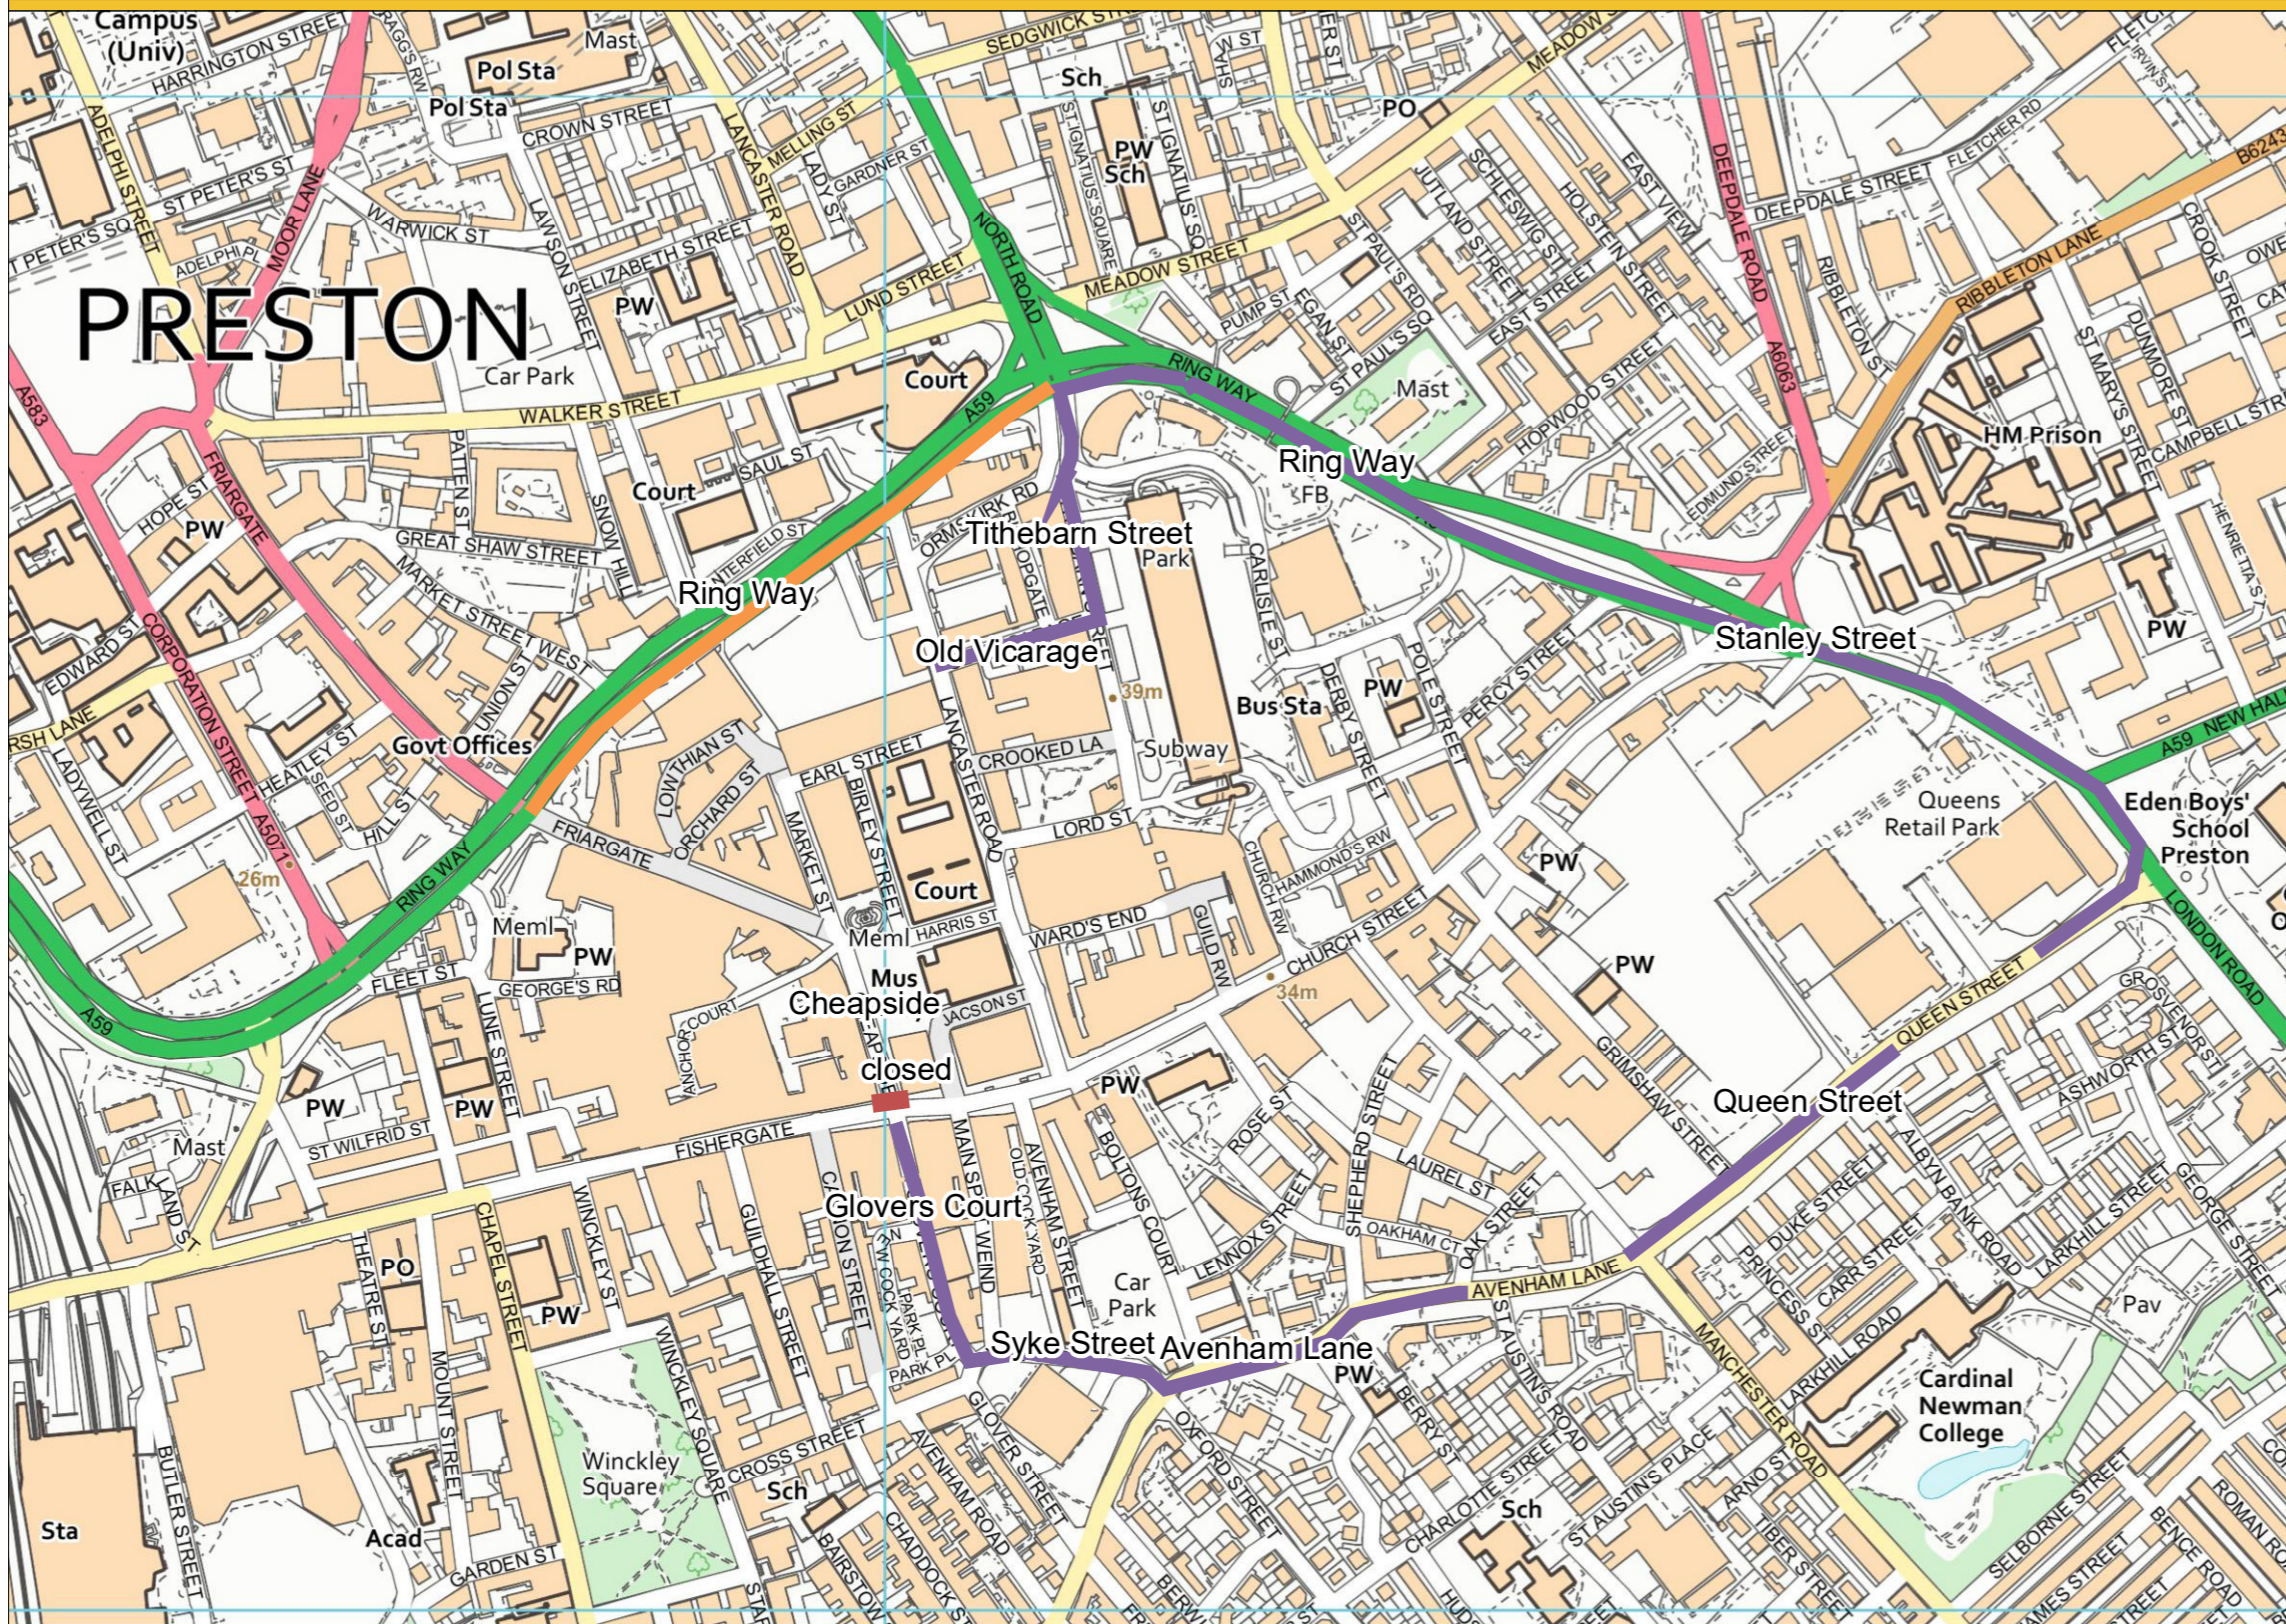

Cheapside Closure

Author:

Date Created: 16/05/2022

Map Scale: 1:5,000
Map Centre: 354,182 429,523