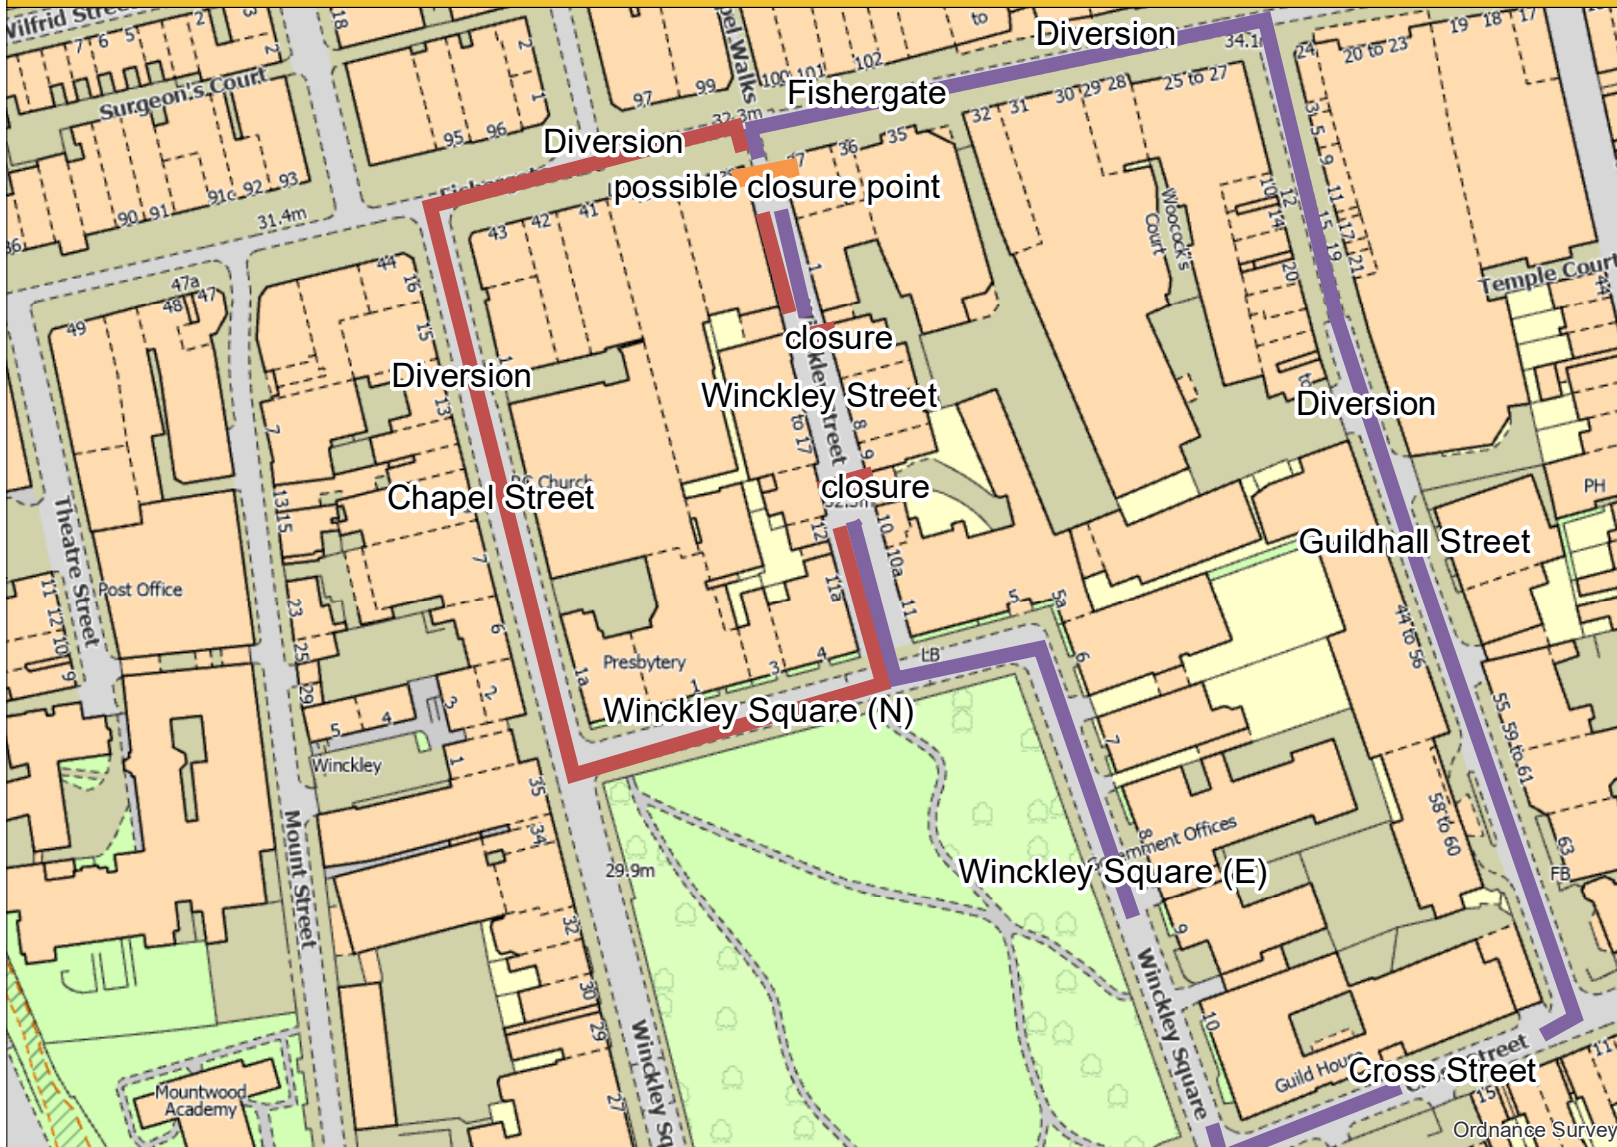

Winckley Street

Author:

Date Created: 13/05/2022

Map Scale: 1:1,500
Map Centre: 353,811 429,200