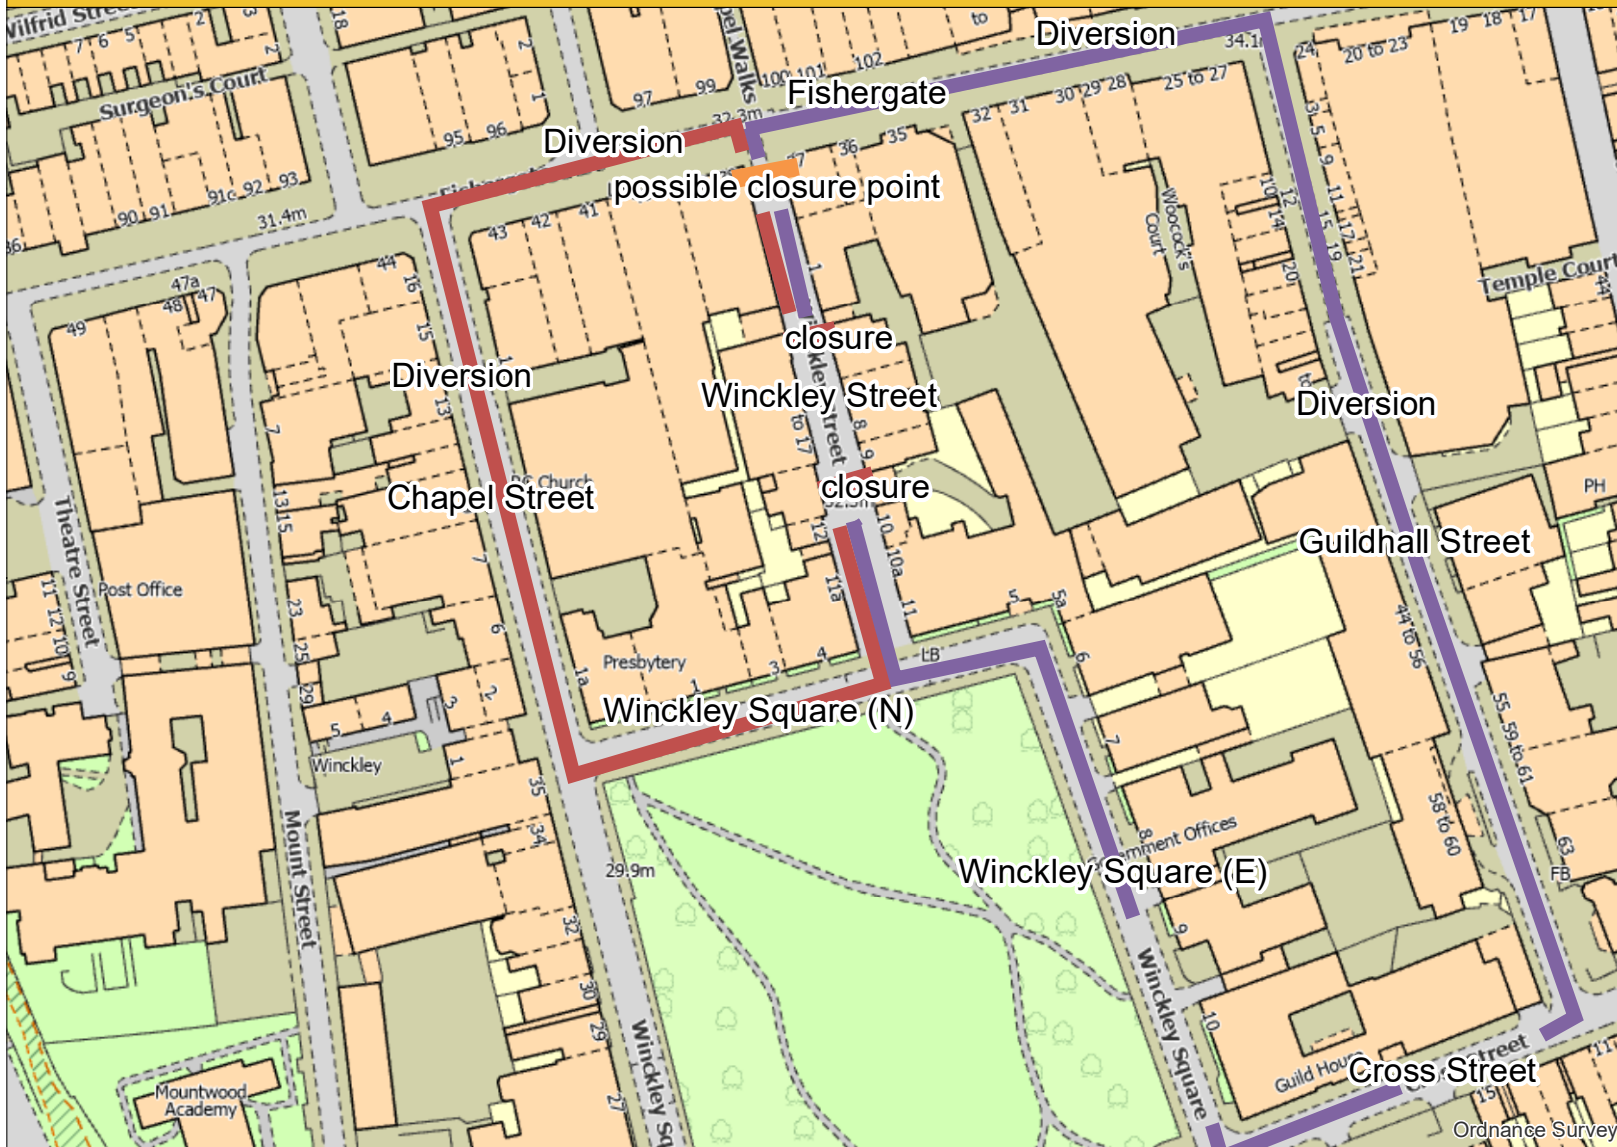

Winckley Street

Author:

Date Created: 13/05/2022

Map Scale: 1:1,500
Map Centre: 353,811 429,200