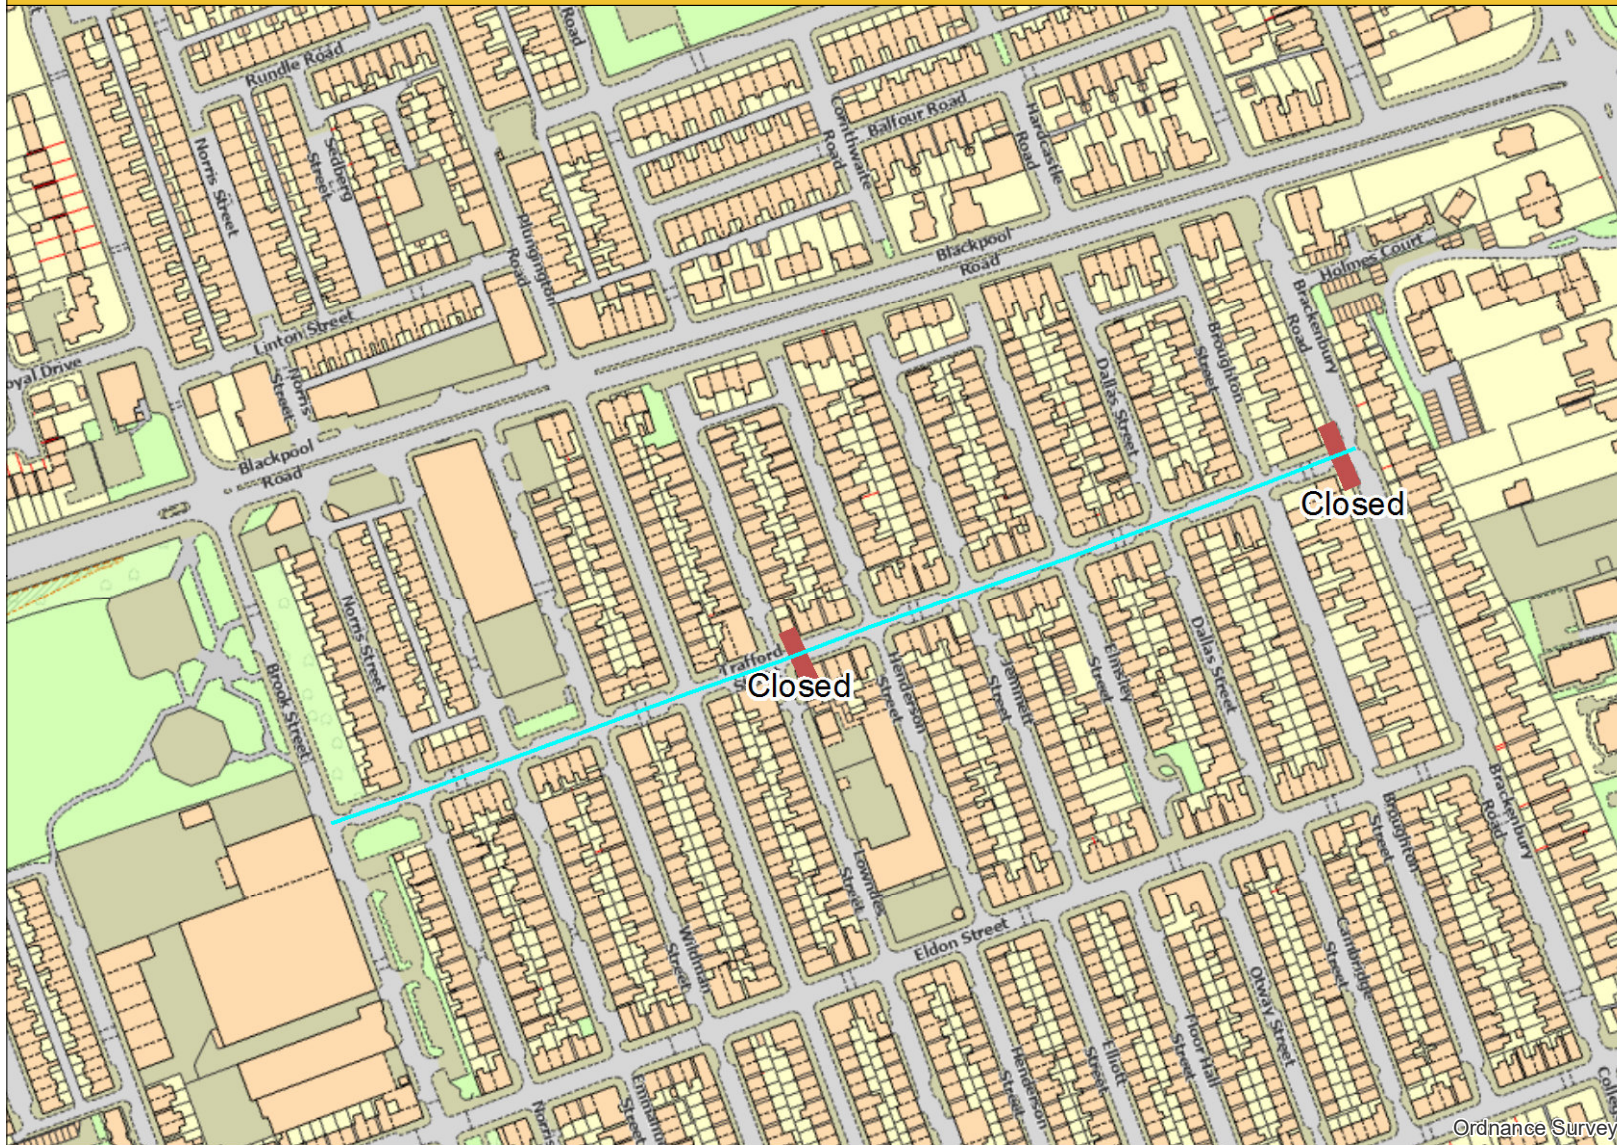

Trafford Street

Author:

Date Created: 27/04/2022

Map Scale: 1:3,000
Map Centre: 353,163 430,974