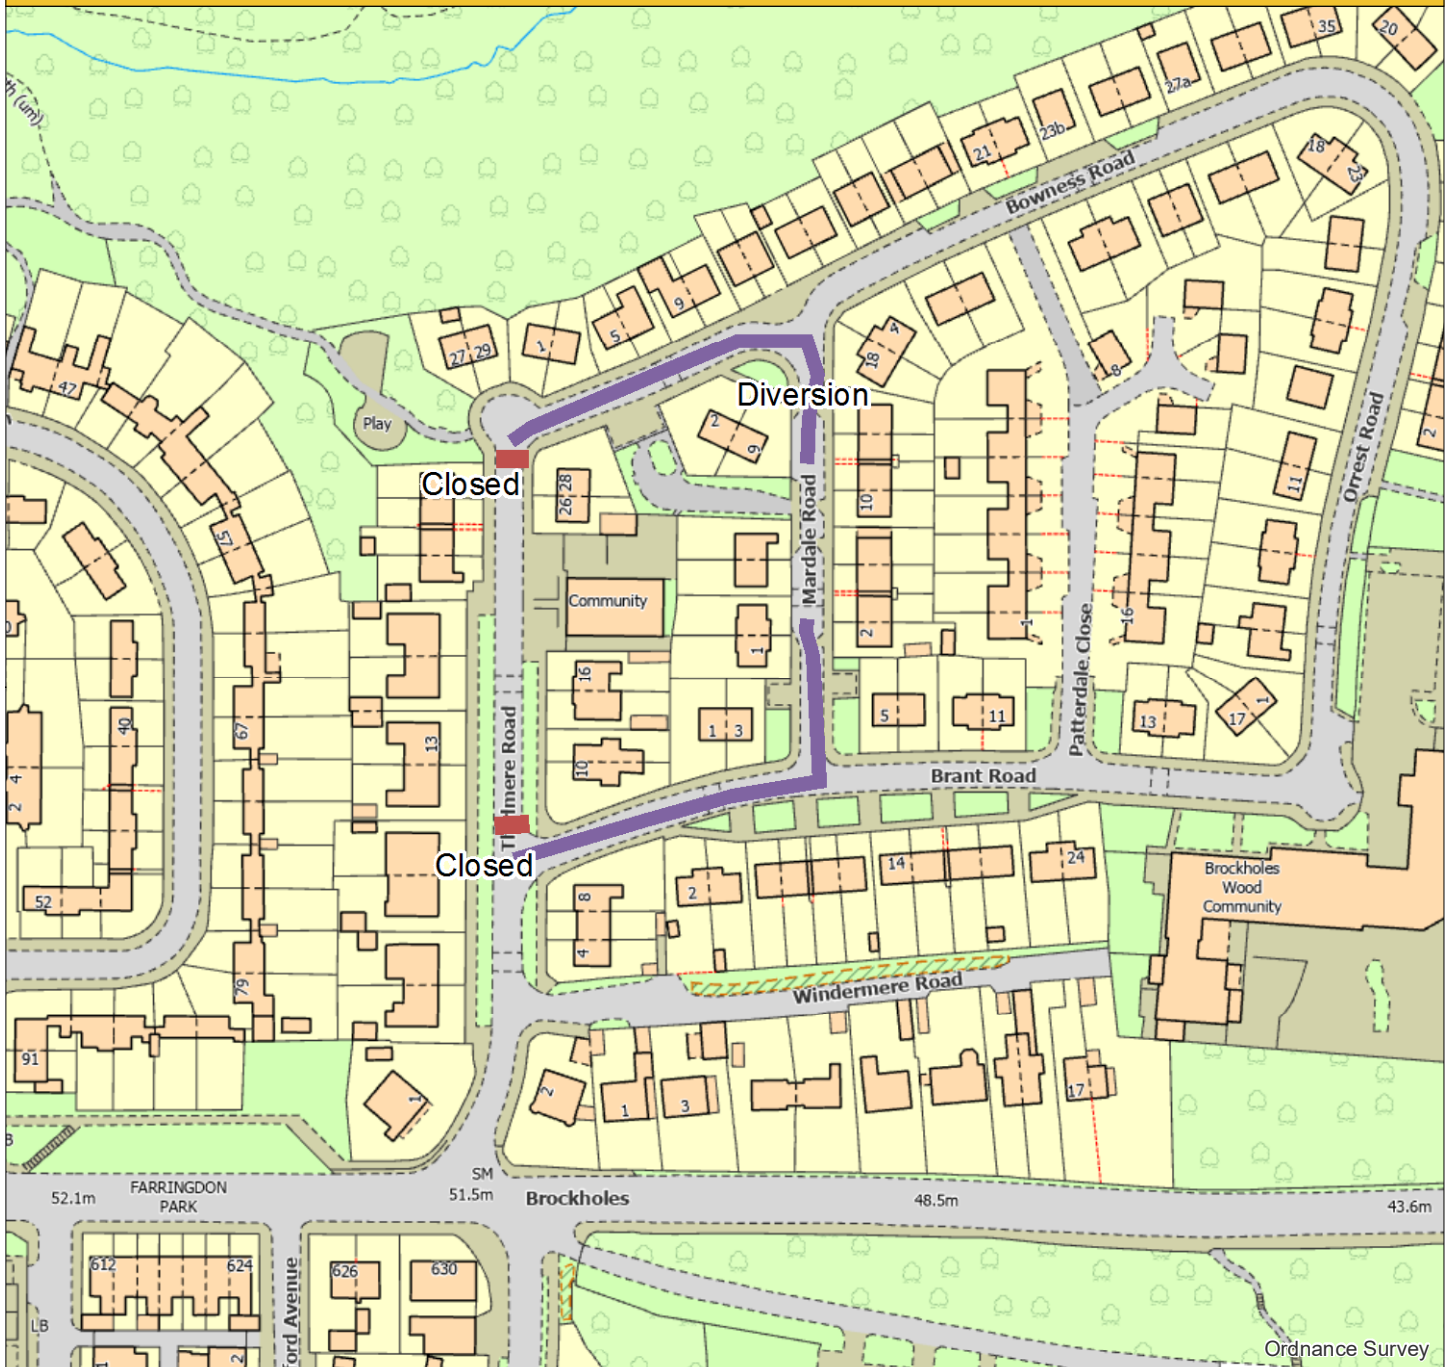

Thirlmere Road

Author:

Date Created: 25/04/2022

Map Scale: 1:1,700
Map Centre: 357,019 430,245