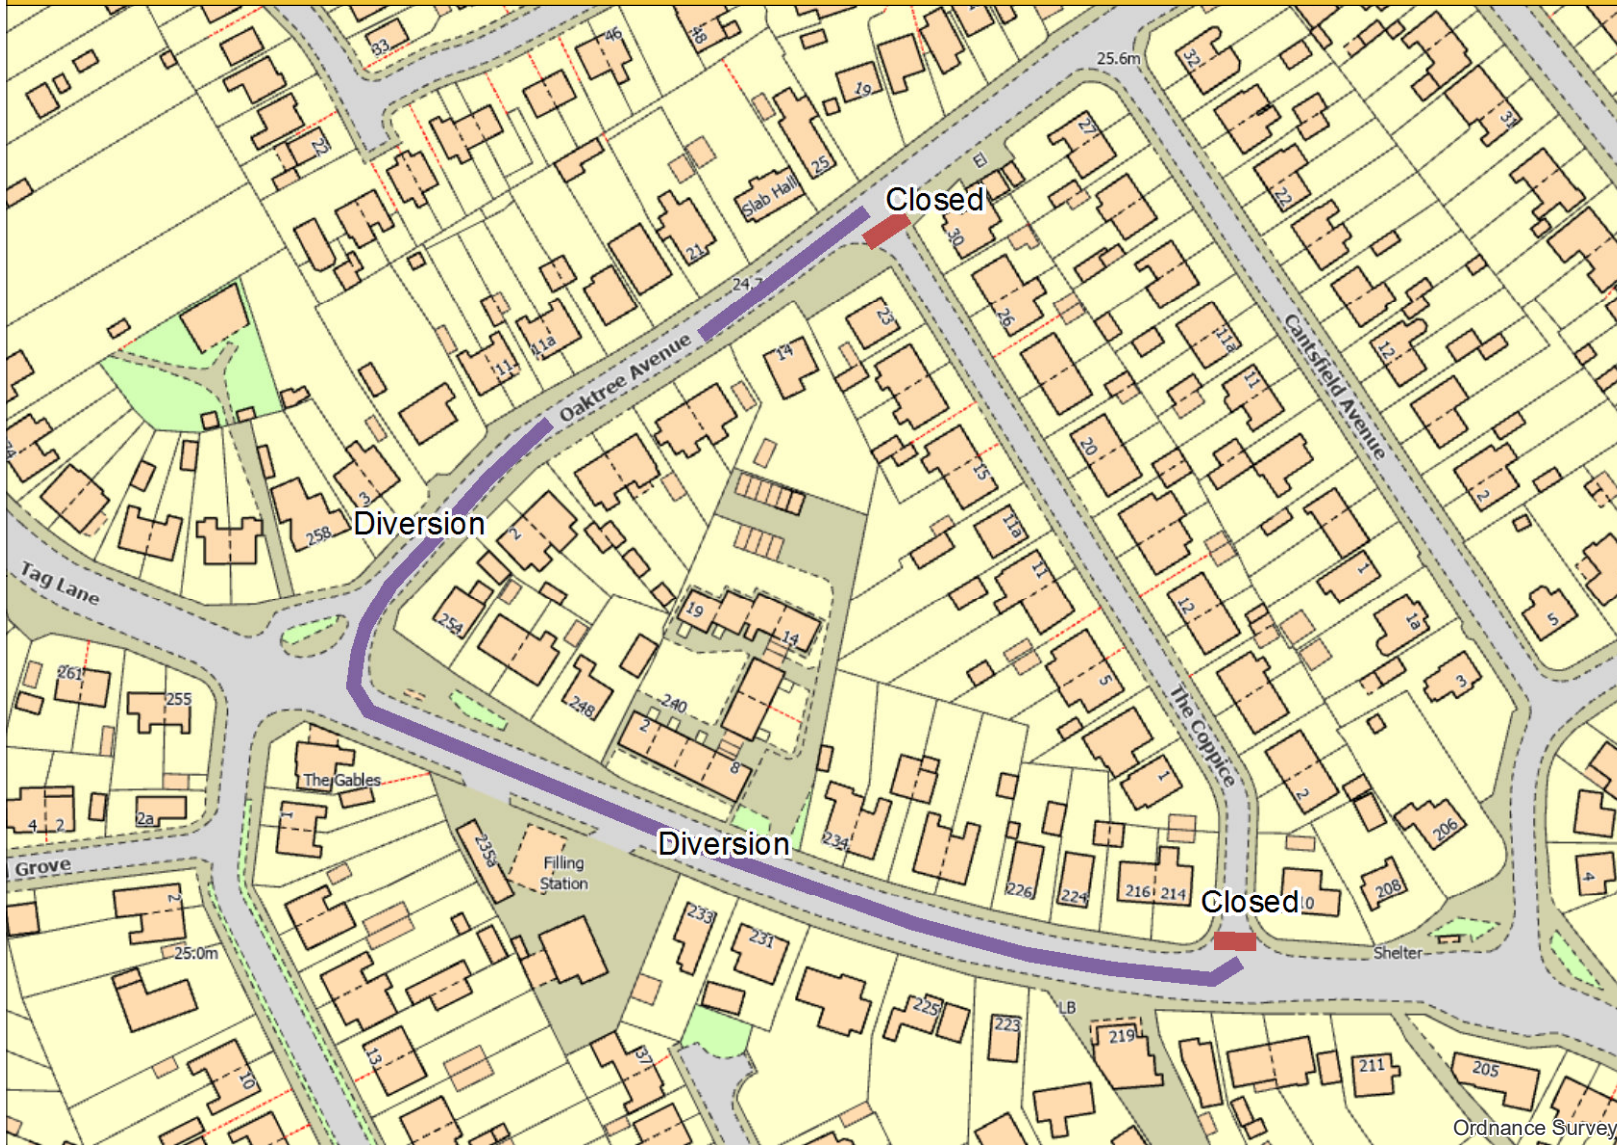

The Coppice

Author:

Date Created: 25/04/2022

Map Scale: 1:1,700
Map Centre: 351,446 431,778