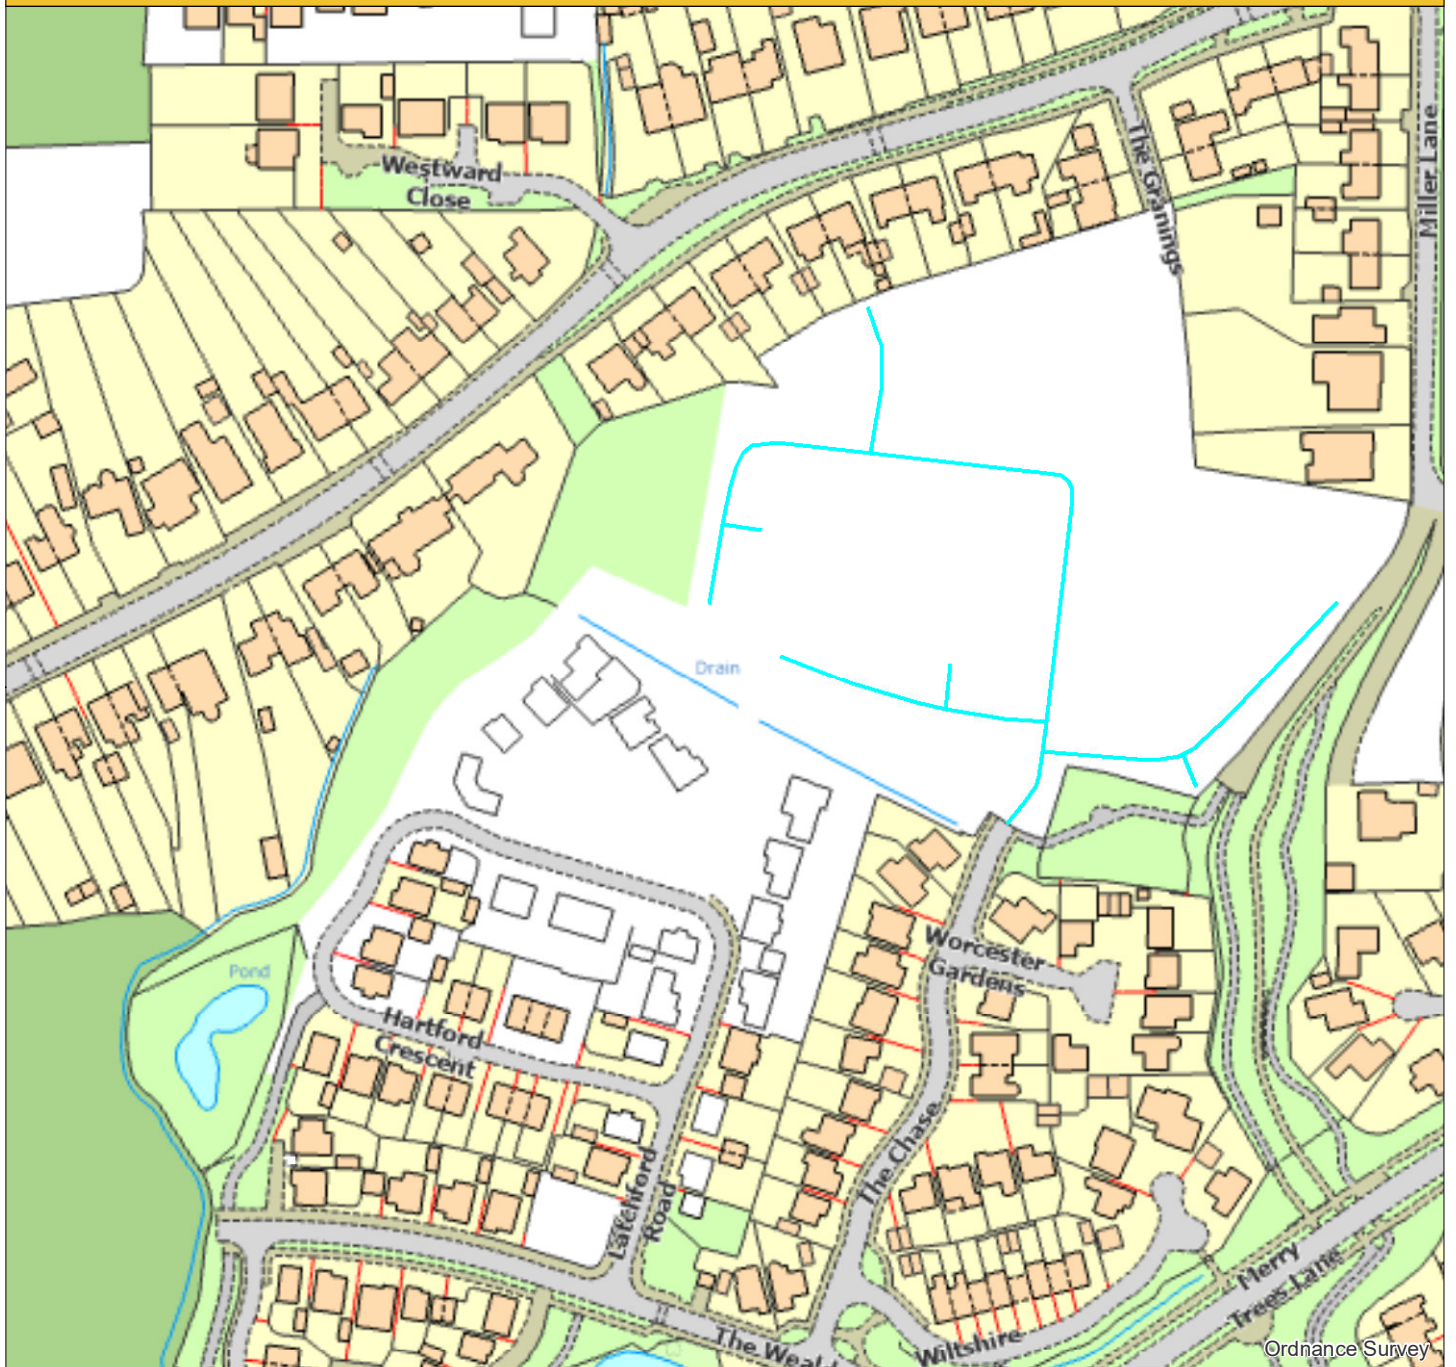

The Chase

Author:

Date Created: 27/04/2022

Map Scale: 1:2,000
Map Centre: 349,821 432,391