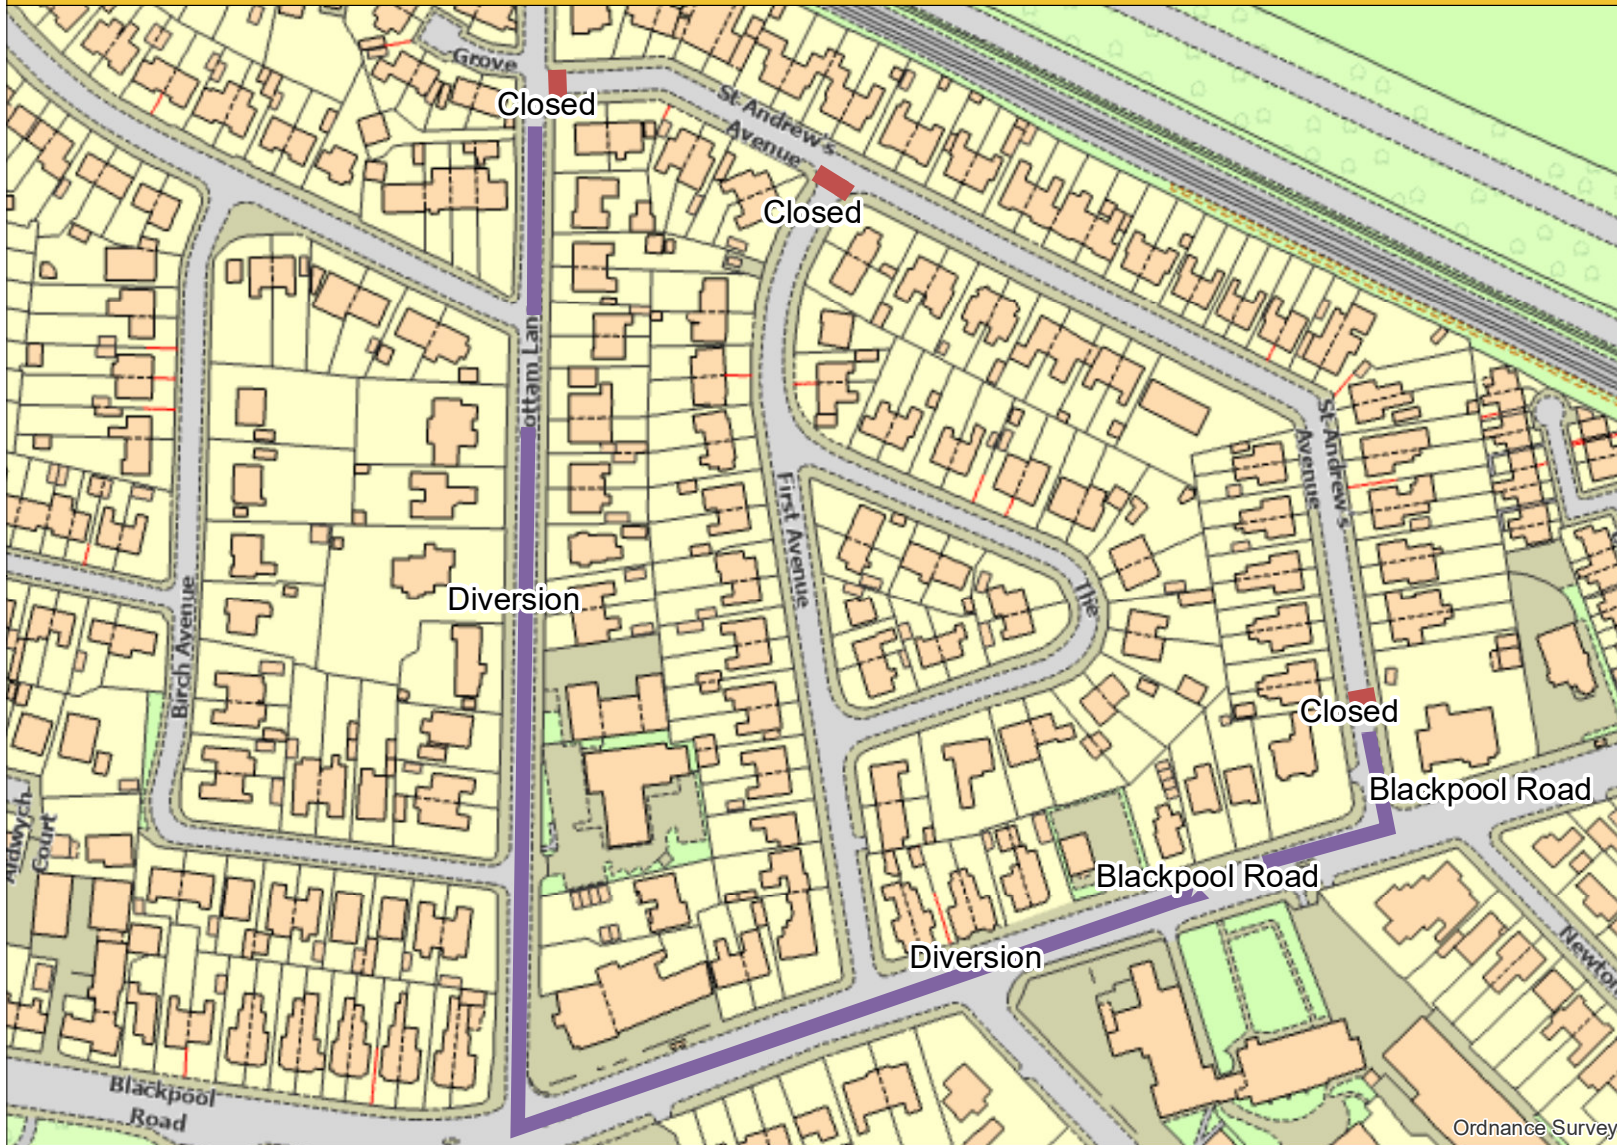

St Andrew's Avenue

Author:

Date Created: 25/04/2022

Map Scale: 1:2,200
Map Centre: 351,450 430,672