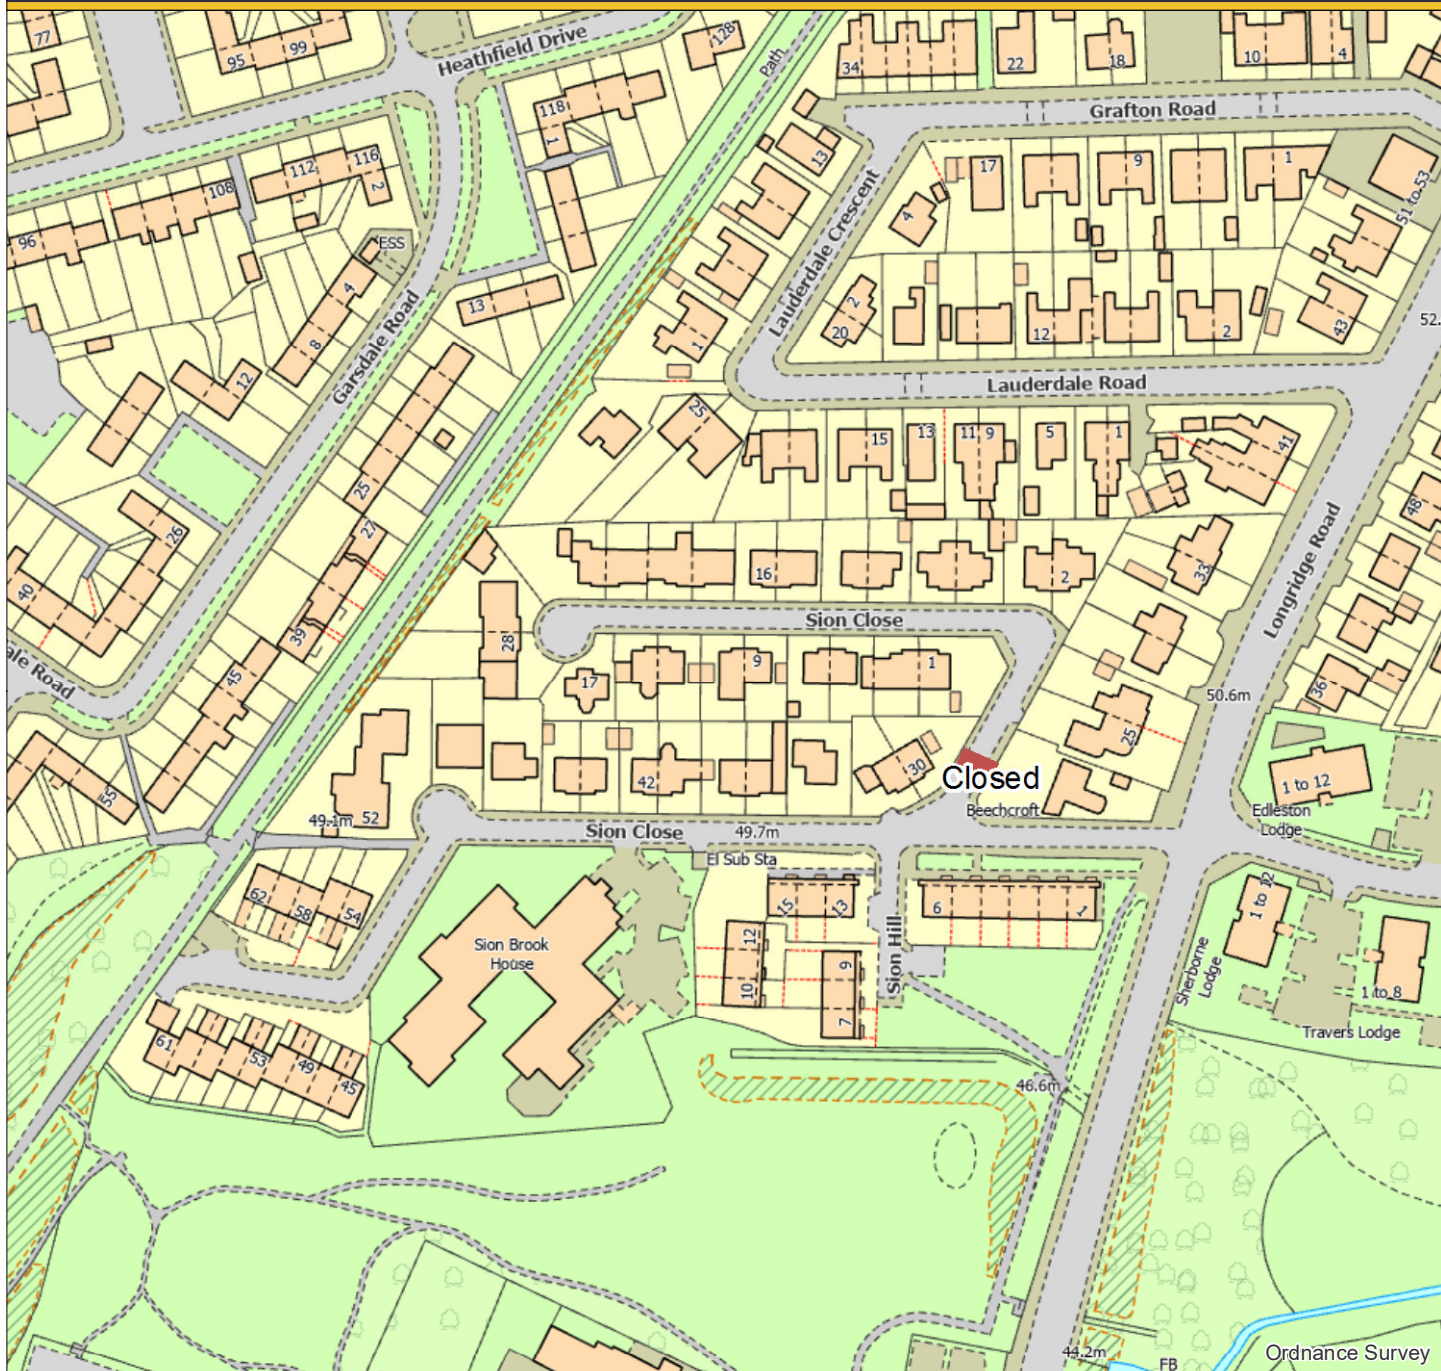

Sion Close

Author:

Date Created: 25/04/2022

Map Scale: 1:1,700
Map Centre: 356,600 431,761