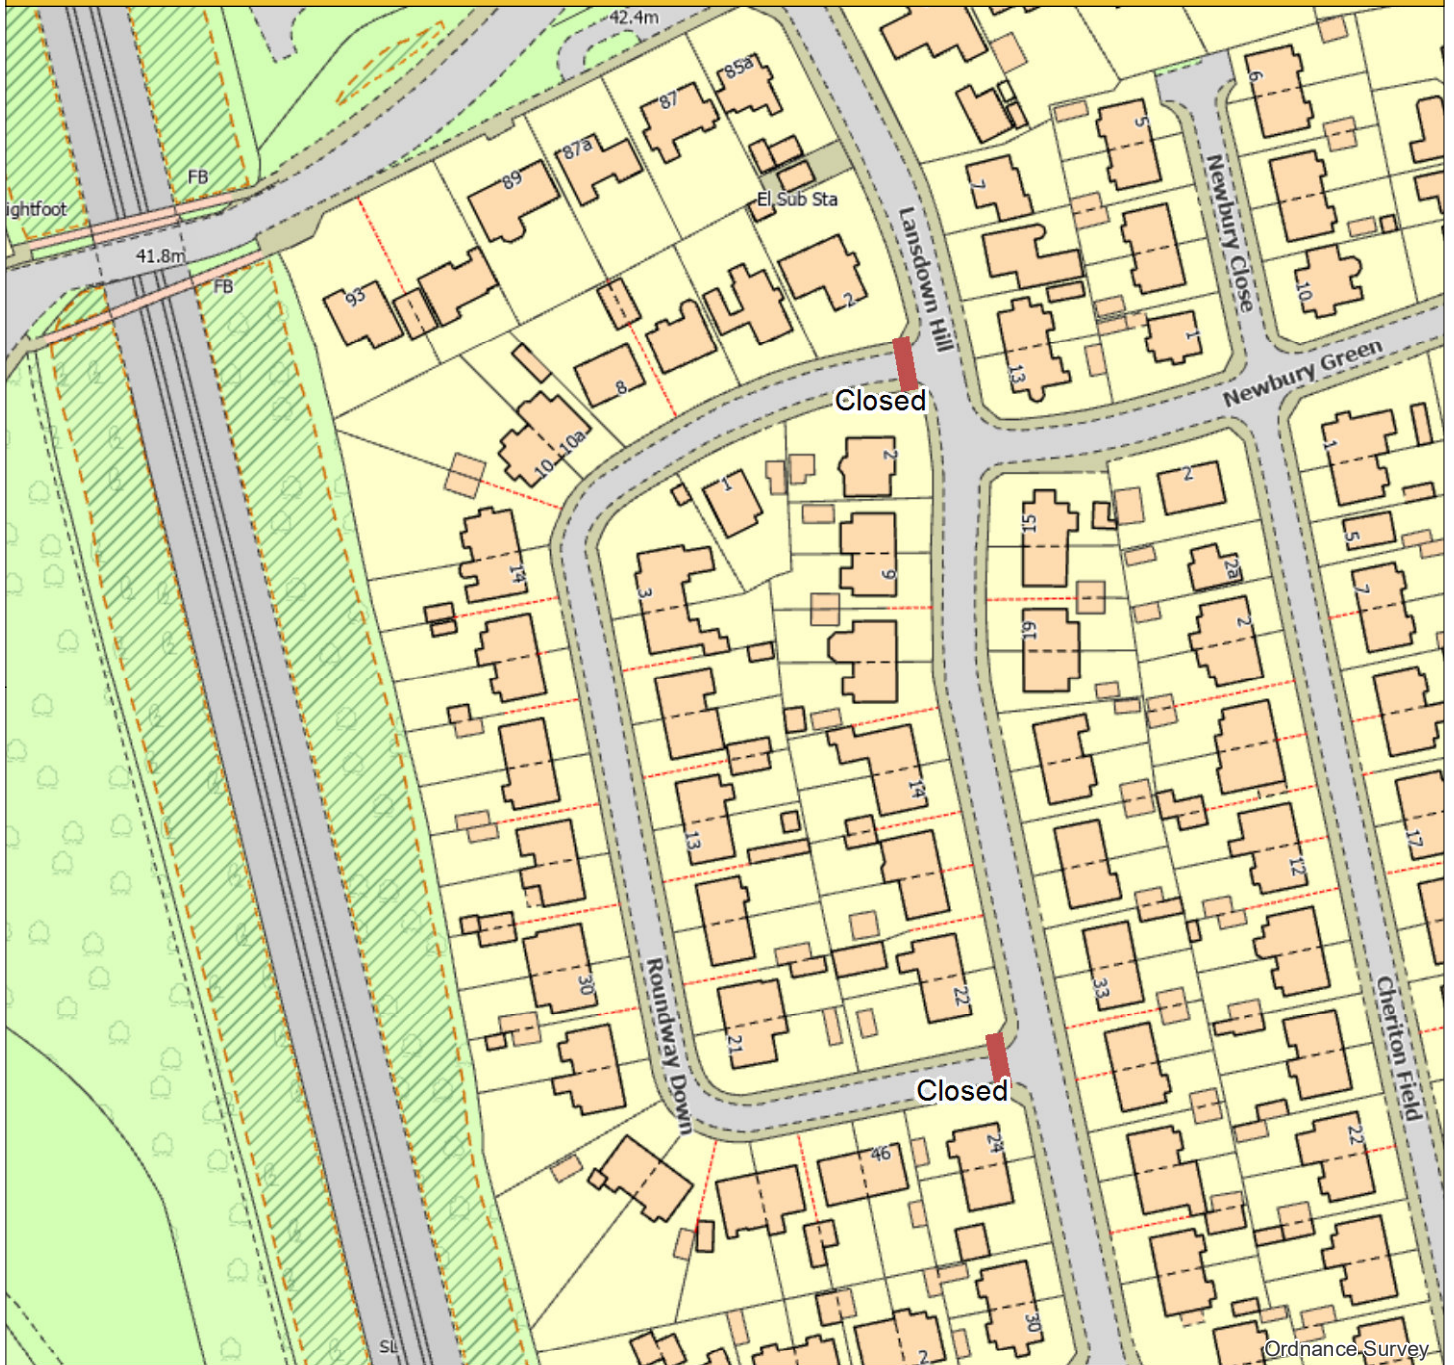

Roundway Down

Author:

Date Created: 26/04/2022

Map Scale: 1:1,500
Map Centre: 352,222 433,473