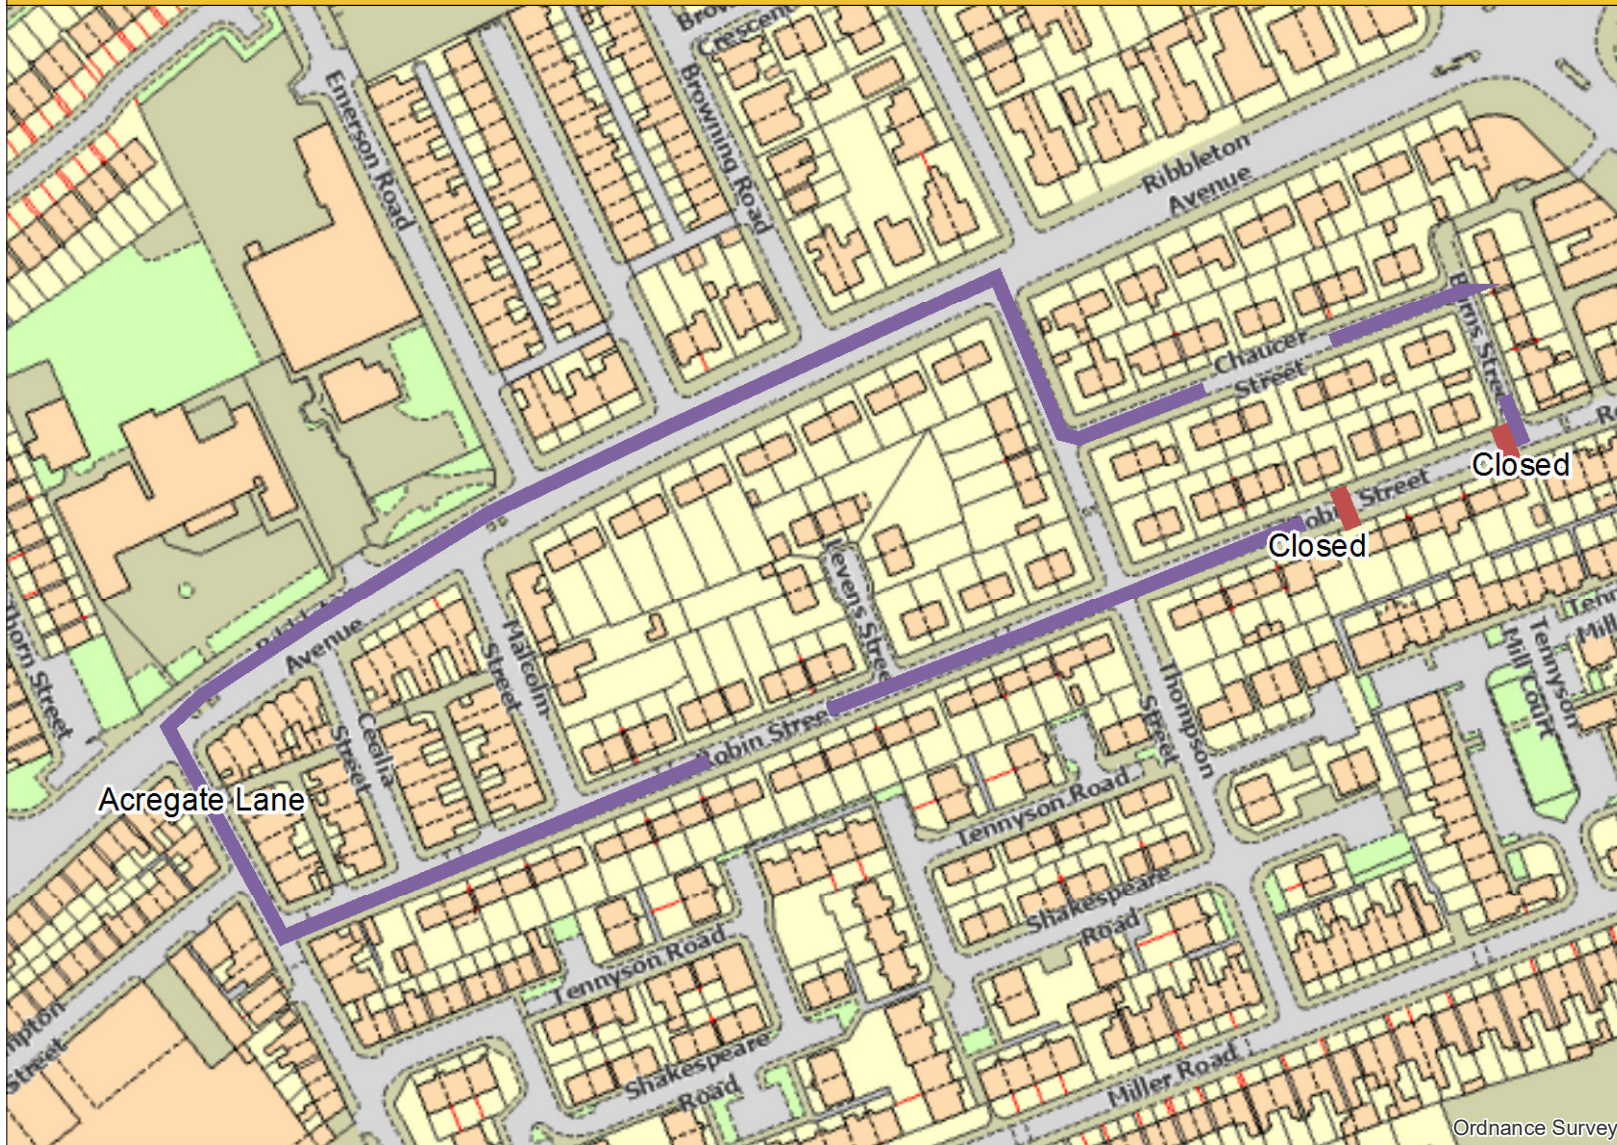

# Robin Street

Author:

Date Created: 25/04/2022

Map Scale: 1:2,000  
Map Centre: 355,680 430,490