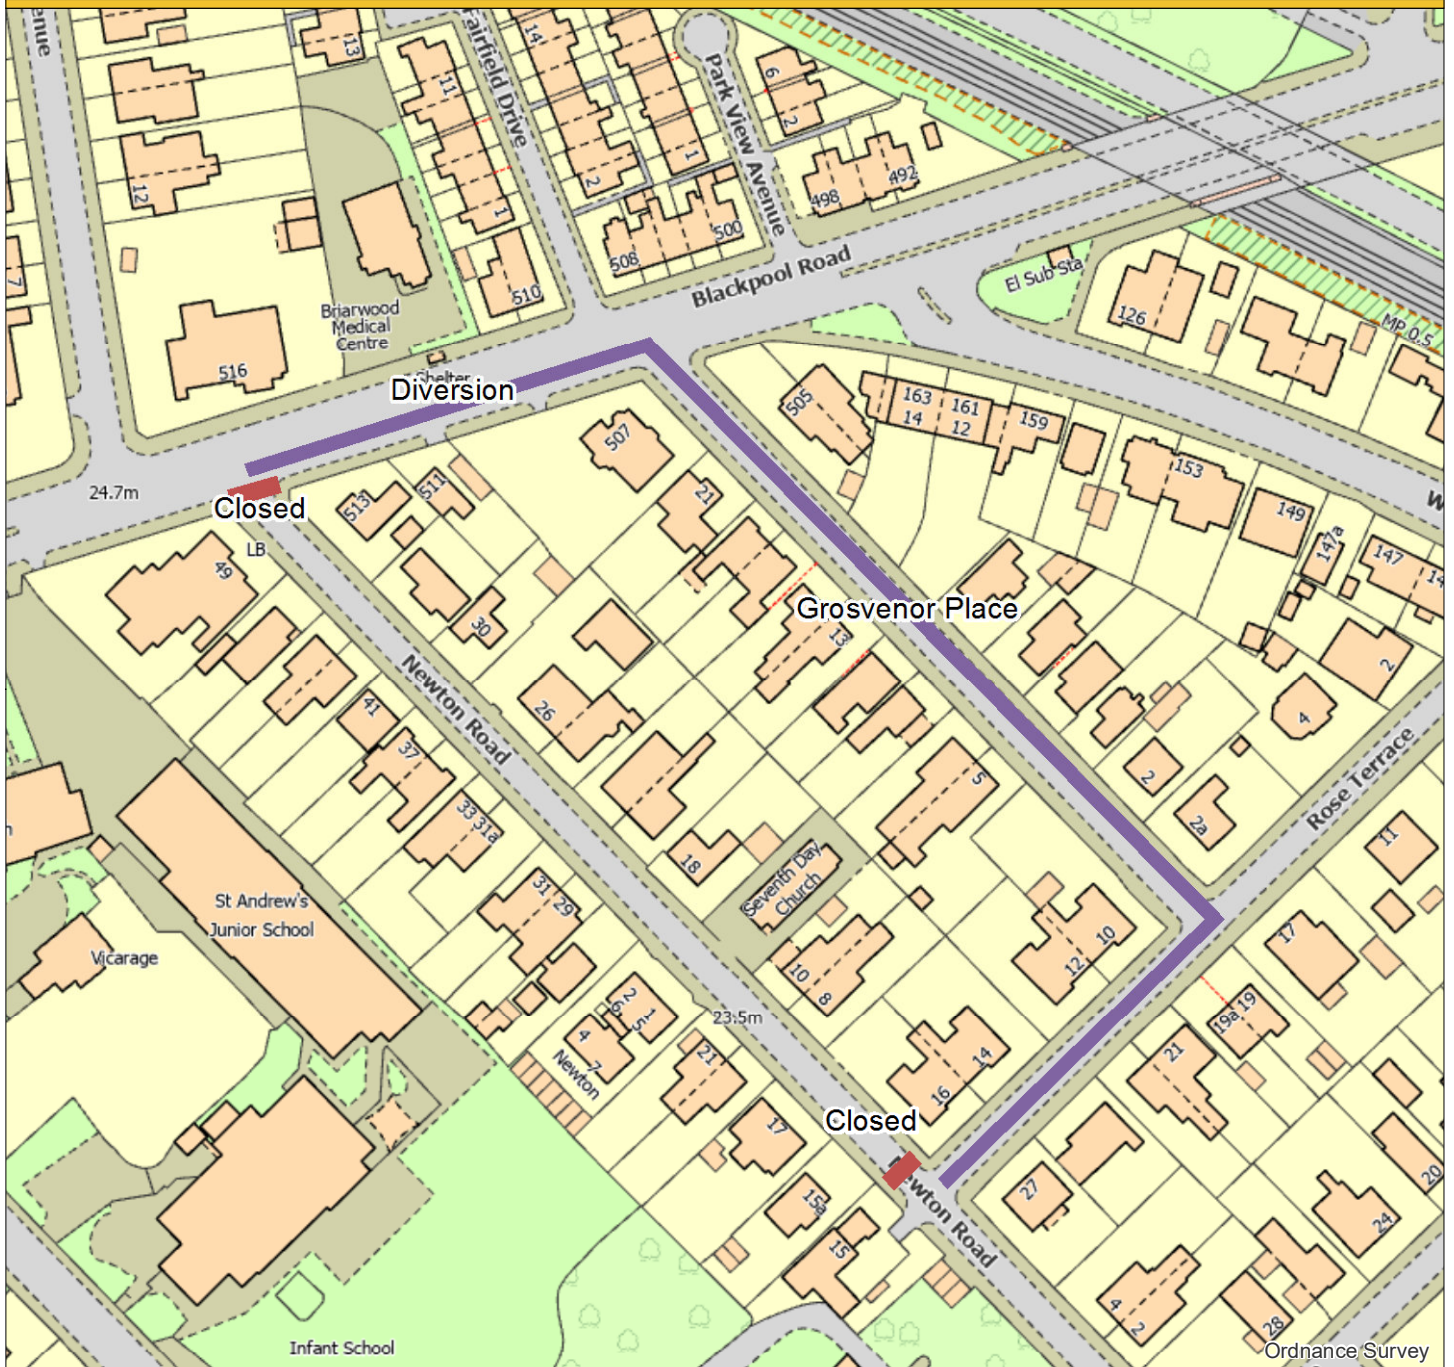

# Newton Road

Author:

Date Created: 26/04/2022

Ordnance Survey

Map Scale: 1:1,500  
Map Centre: 351,734 430,558