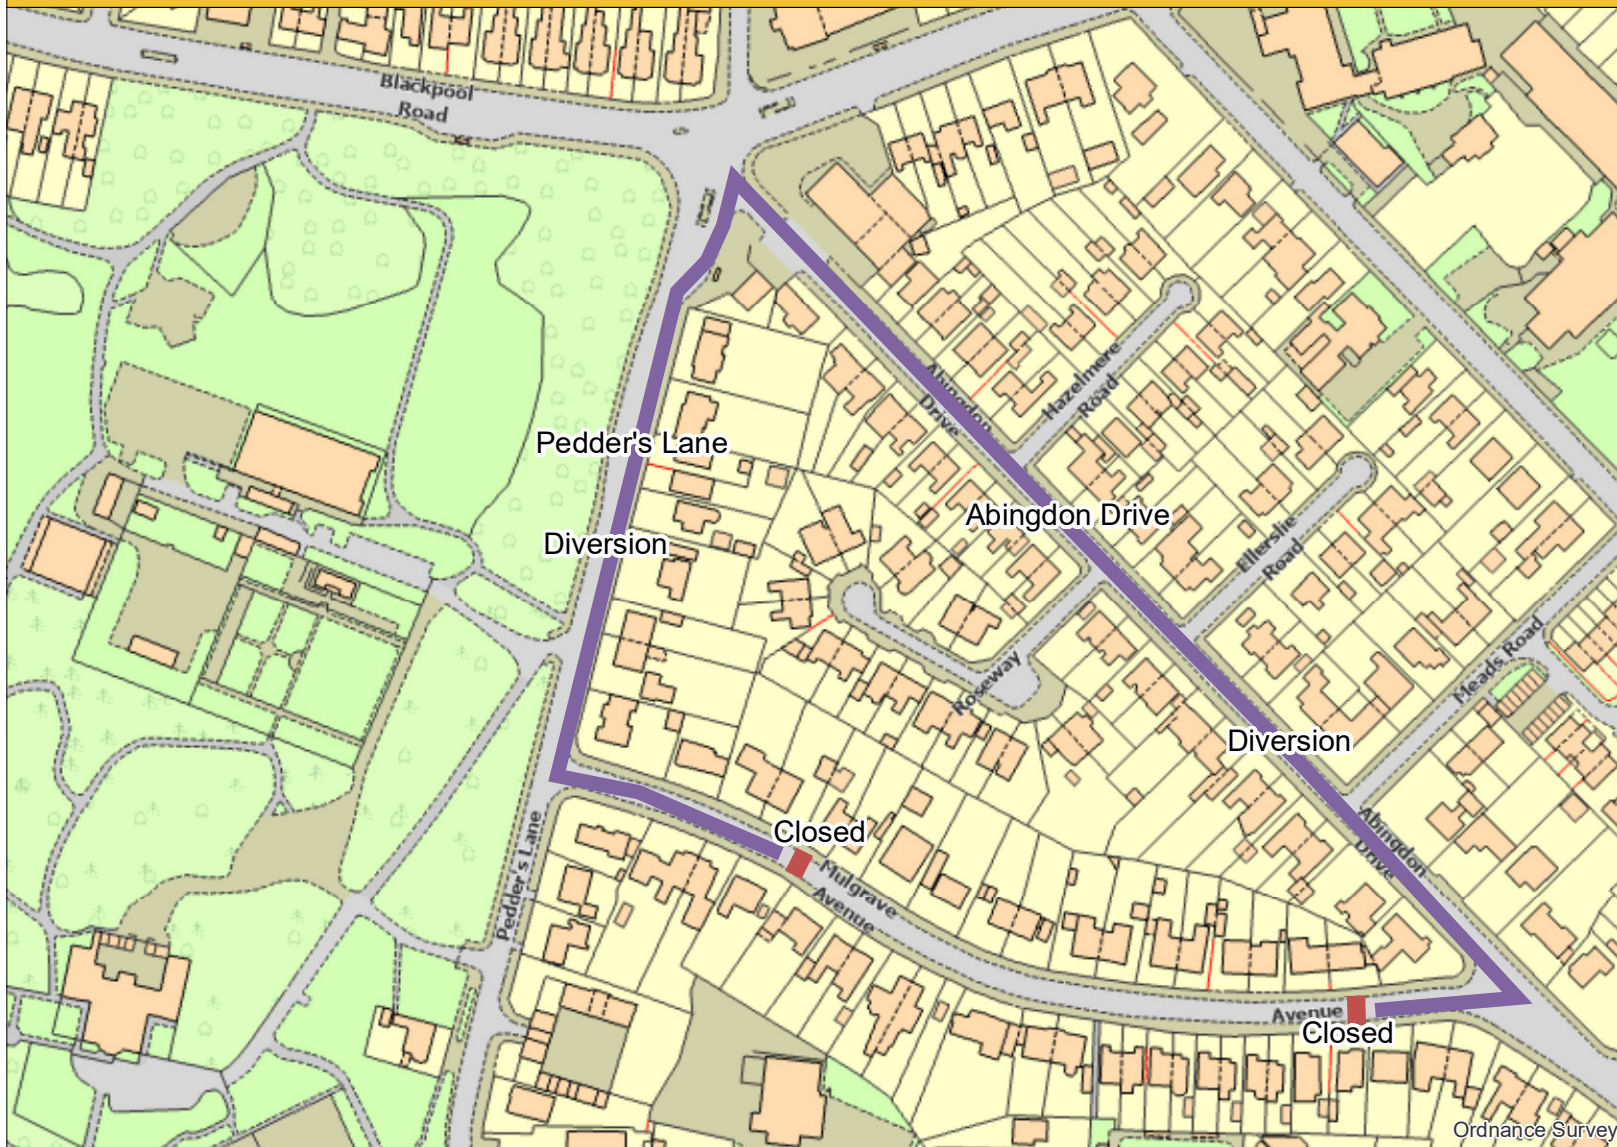

Mulgrave Avenue

Author:

Date Created: 26/04/2022

Map Scale: 1:2,500
Map Centre: 351,388 430,360